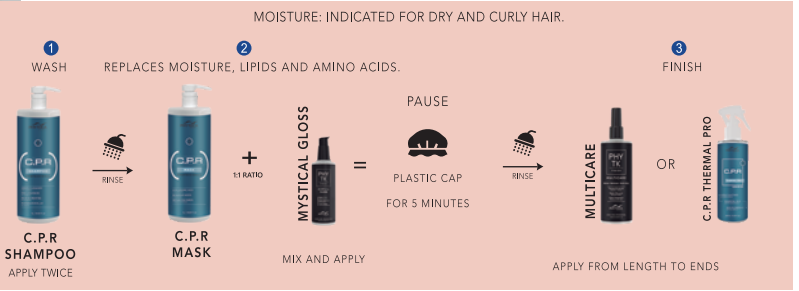

PHYTOCA
COSMETICS

C.P.R

MANY TREATMENTS IN A SINGLE KIT

**KERATIN REPAIR, MOISTURE,
NUTRITION AND HYDRATION.**

THERMO REPAIR

GLOSS THERAPY

KERATIN REPAIR

S.O.S SEALING