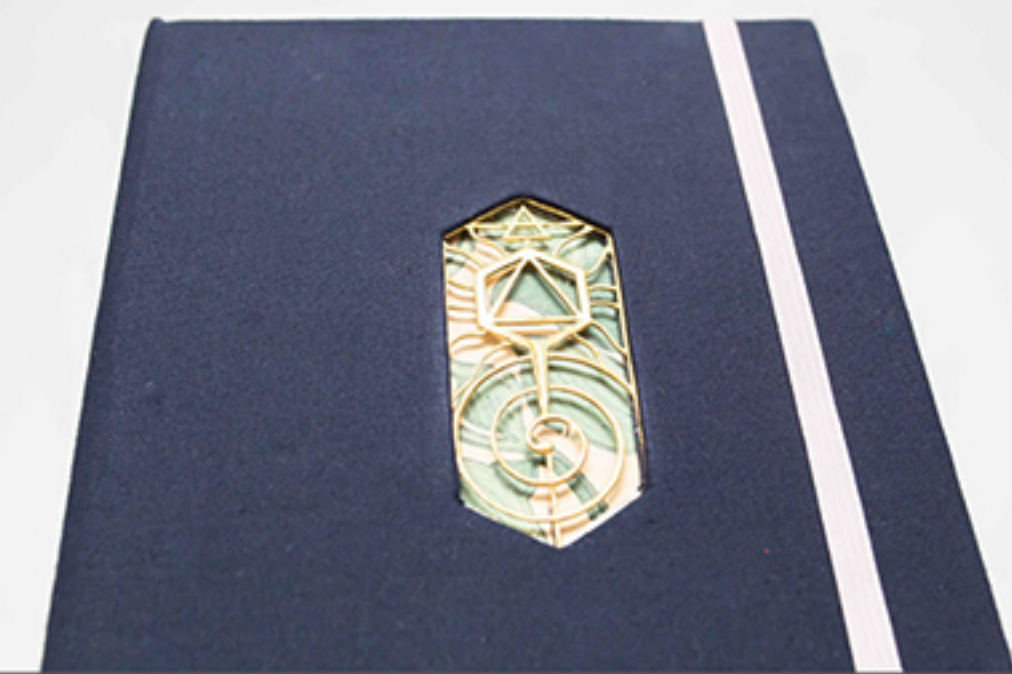

A close-up photograph of a person's hand using silver pliers to work on a dark blue notebook cover. The cover features a gold, faceted geometric logo. The notebook is placed on a green cutting mat with a white grid. In the foreground, there are several intricate, white, circular paper cutouts. The background shows a wooden workbench and a green folder.

· Diseño exclusivo de cada elemento

· Tamaño según modelo

INCLUYE:

· 2 cintas marcadoras

· Elástico de cierre

· Bolsillo trasero

EL PUNTO

TIERRA