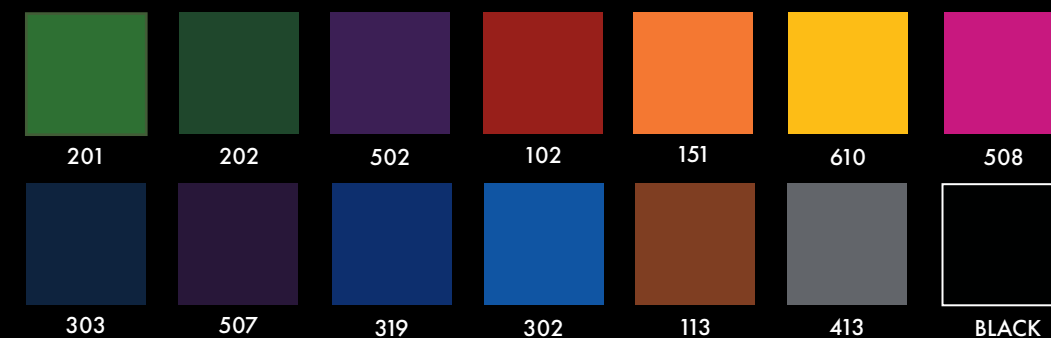

FEATURES & BENEFITS:

AVAILABLE COLOURS: