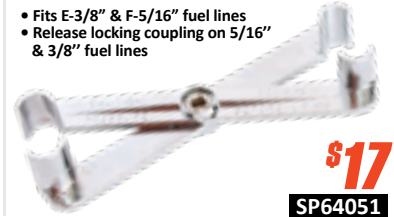

- Aids in the quick removal/installation of stretch fit belts
- Compact, one piece tool can be used on the front or back of pulley

\$85
SP70991

FUEL LINE DISCONNECT TOOL

- Fits E-3/8" & F-5/16" fuel lines
- Release locking coupling on 5/16" & 3/8" fuel lines