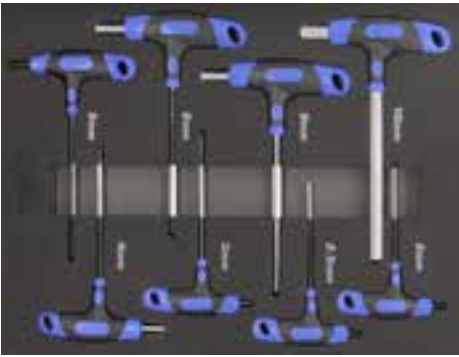

T-HANDLE KEY SETS IN EVA FOAM TRAYS 8 PIECE

$129 EACH

METRIC SP34705

- 2, 2.5, 3, 4, 5, 6, 8 & 10mm

SAE SP34706

- 5/64", 3/32", 1/8", 5/32", 3/16", 1/4", 5/16" & 3/8"

TORX SP34708

- T8, T10, T15, T20, T25, T30, T40 & T50

COLOUR CODED 310(W) x 408(L) x 35(H)mm