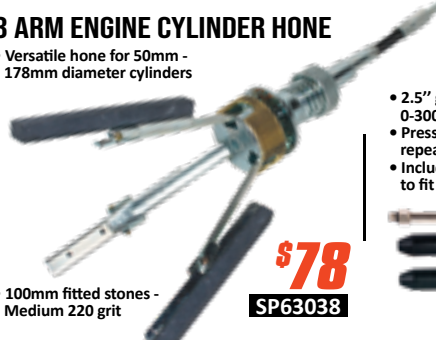

\$20
SP64034

3 ARM ENGINE CYLINDER HONE

- Versatile hone for 50mm - 178mm diameter cylinders

• 100mm fitted stones - Medium 220 grit

\$78
SP63038

COMPRESSION TESTER PETROL

- 2.5" gauge with dual scale, 0-300psi, 0-21kg/cm², 0-300psi
- Pressure relief valve allows repeated on-vehicle test
- Includes multiple adaptors to fit most applications