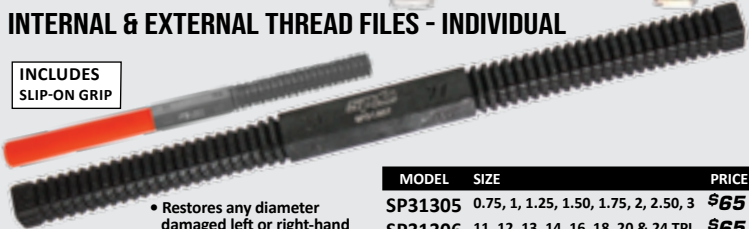

\$179

SP31310

INTERNAL & EXTERNAL THREAD FILES - INDIVIDUAL

INCLUDES
SLIP-ON GRIP

MODEL	SIZE	PRICE
SP31305	0.75, 1, 1.25, 1.50, 1.75, 2, 2.50, 3	\$65
SP31306	11, 12, 13, 14, 16, 18, 20 & 24 TPI	\$65
SP31307	9, 10, 12, 16, 20, 27, 28 & 32 TPI	\$65