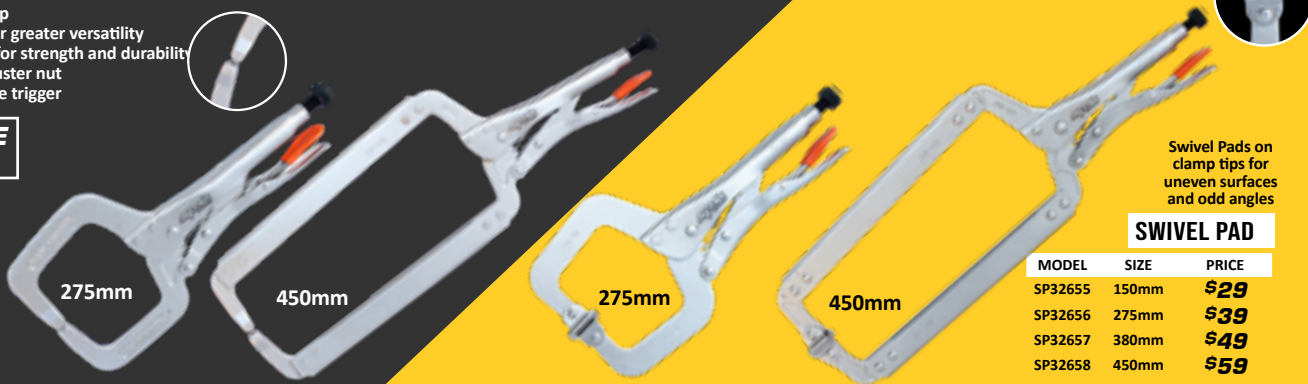

- 1/16, 5/64, 3/32, 1/8, 5/32, 3/16, 1/4, 5/16 & 3/8"

TORX SP34507

- T10, T15, T20, T25, T27, T30, T40, T45 & T50

\$29 EACH

LOCKING PLIERS

G-CLAMP LOCKING PLIERS - STANDARD JAW & SWIVEL PADS AVAILABLE

- Powerful non-slip locking grip
- Large, high clearance jaws for greater versatility
- Chrome Molybdenum steel for strength and durability
- Heavy duty knurled fine adjuster nut
- Soft grip coated quick-release trigger

HIGH CLEARANCE JAWS

POWERFUL NON-SLIP GRIP

MODEL	SIZE	PRICE
SP32650	150mm	\$25
SP32651	275mm	\$35
SP32653	450mm	\$55

SWIVEL PAD

MODEL	SIZE	PRICE
SP32655	150mm	\$29
SP32656	275mm	\$39
SP32657	380mm	\$49
SP32658	450mm	\$59