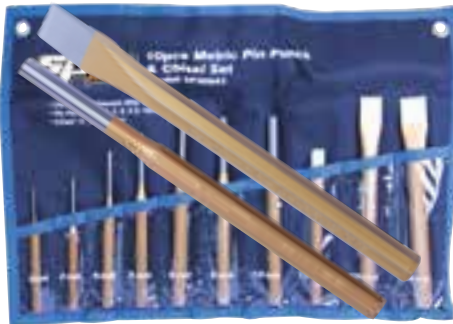

> CHISELS & PUNCHES

PUNCH & CHISEL SET 10 PIECE

SET INCLUDES

- Pin punches: 2, 3, 4, 5, 6, 8 & 10mm
- Cold chisels: 12, 20 & 24mm

$89

SP30841