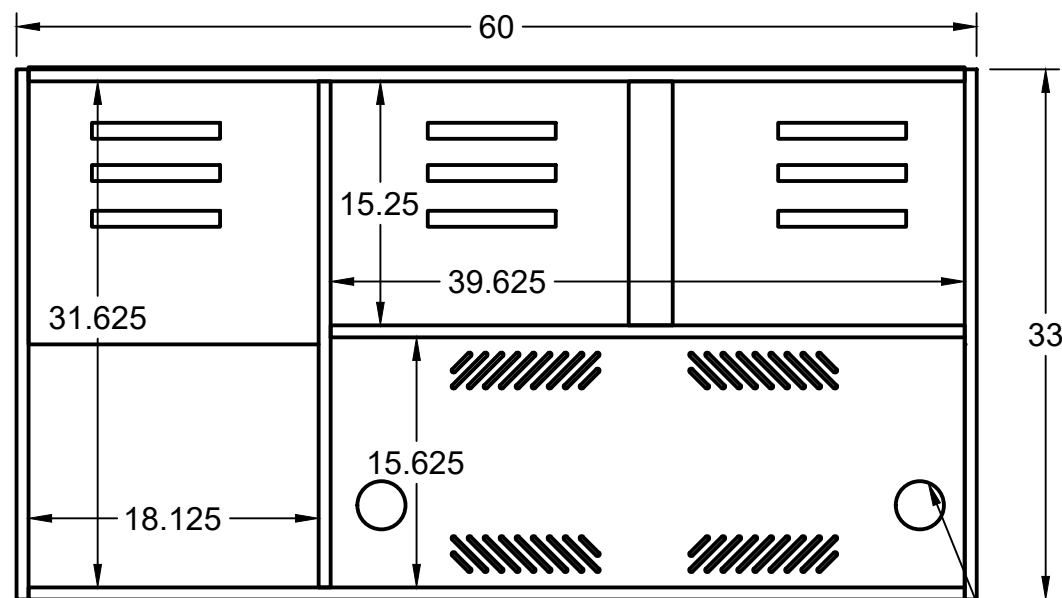

Doors add 0.875" depth

Vertical door on rear. Passenger side enclosure features identical dimensions with flipped orientation.

3" Wire pass-throughs with grommets