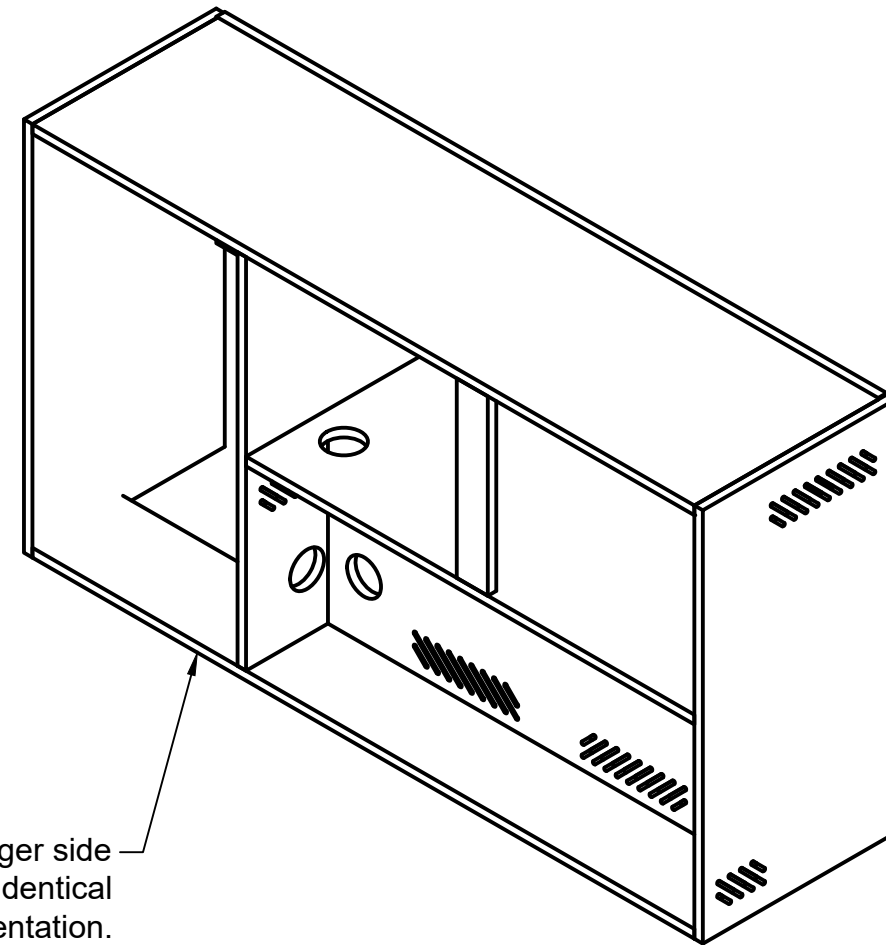

Doors add 0.875" depth

Vertical door on rear. Passenger side enclosure features identical dimensions with flipped orientation.

3" Wire pass-throughs with grommets