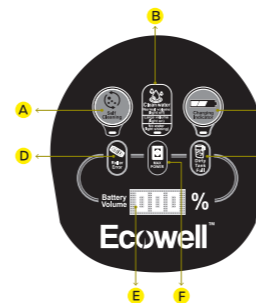

LULU QUICK CLEAN SERIES: P05

Digital Display

- A. Self-Cleaning
- B. Clean Water Status
- C. Charging Indicator
- D. Roller Error
- E. Battery Level Indicator
- F. Max Power
- G. Dirty Water Tank Full

Self-Cleaning & Self-Dryer

- Please empty the dirty water tank before starting self-cleaning.
- Press (1) self-cleaning and (2) self-drying buttons to clean and dry the roller, the cover, and the tunnel automatically.
- The self-drying process starts automatically after the self-cleaning process.
- The drying system will operate for 34 minutes to dry the roller and the tunnel.

- The drying system is at the charging base. Remember to press the self-drying on the charging base while starting self-cleaning.
- Please do not wash the base in the water.
- There will be a slight wind sound when the drying system is running, which is normal. Please feel free to use.

Ecowell™
LULU™
QUICK CLEAN

LULU QUICK CLEAN SERIES: P05

Notice:

- Do not use this product near or on the surface of flammable and explosive objects.
- Do not use this product near a working fireplace or heater.
- Do not use on high-temperature substances, ultra-fine substances, chemical materials, etc.
- Do not use this appliance to absorb oil, wine, etc.
- Do not use this appliance to pick up sharp objects, such as glass shards.

2-YEAR WARRANTY

MAINTENANCE TIPS

EXCLUSIVE DEALS

TO REDUCE THE RISK OF INJURY,
USER MUST READ INSTRUCTION MANUAL
BEFORE OPERATING PRODUCT.

PLEASE DO NOT RETURN TO STORE.
ALTON IS HERE TO HELP.

Helpline:
1-888-899-0146

Alton Industry Ltd. Group
Manufactured by: Alton Industry Ltd. Group
643 Innovation Dr., West Chicago, IL
60185

For more information,
please visit:
www.ecowell.com