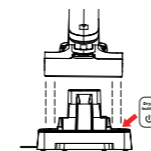

Digital Display

- A. Self-Cleaning
- B. Clean Water Status
- C. Charging Indicator
- D. Roller Error
- E. Battery Level Indicator
- F. Max Power
- G. Dirty Water Tank Full

Self-Cleaning & Self-Dryer

- ▶ Please empty the dirty water tank before starting self-cleaning.
- ▶ Press (1) self-cleaning and (2) self-drying buttons to clean and dry the roller, the cover, and the tunnel automatically.
- ▶ The self-drying process starts automatically after the self-cleaning process.
- ▶ The drying system will operate for 34 minutes to dry the roller and the tunnel.