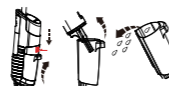

- When the dirty water tank is full of sewage and reaches the warning line, the appliance stops working. Please empty the dirty water tank.