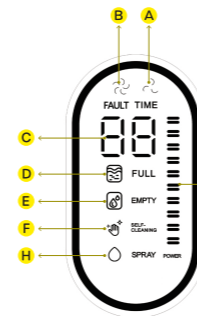

- ▶ When the dirty water tank is full of sewage and reaches the warning line, the appliance stops working. Please empty the dirty water tank.

Charging & Storage

- ▶ Only use Ecowell adapter.
- ▶ Full charging time: 3.5 hours.
- ▶ Charge 3 hours every 2 months in case of long-term storage.
- ▶ Store indoors in a dry place.

LULU QUICK CLEAN SERIES: P04

Digital Light

- A. Eco Mode Indicator (white light)
- B. Max Mode Indicator (white light)
- C. Display according to the operation status: working time/self-cleaning/countdown/faulty code
- D. Dirty Water Tank full (flash red)
- E. Water shortage in the clean water tank (flash red)
- F. Self-Cleaning Indicator (white light)
- G. Battery Indicator (flash white while charging)
- H. Manual Water Spray Indicator (white light)