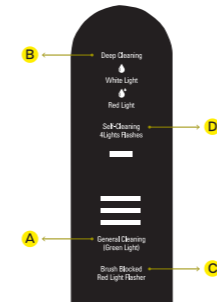

- ▶ When the dirty water tank is full of sewage and reaches the warning line, the appliance stops working. Please empty the dirty water tank.

Charging & Storage

- ▶ Only use Ecowell adapter.
- ▶ Full charging time: 5-6 hours.
- ▶ Charge 3 hours every 2 months in case of long-term storage.
- ▶ Store indoors in a dry place.

LULU QUICK CLEAN SERIES: P03

Digital Light

A. General Cleaning Mode (Green light)

B. Deep Cleaning Mode: Small-Scale (white light) Large-Scale (Red light)

C. Brush Blocked Indicator (Red Light Flashes)

D. Self-Cleaning Mode (4 Lights Flashes)