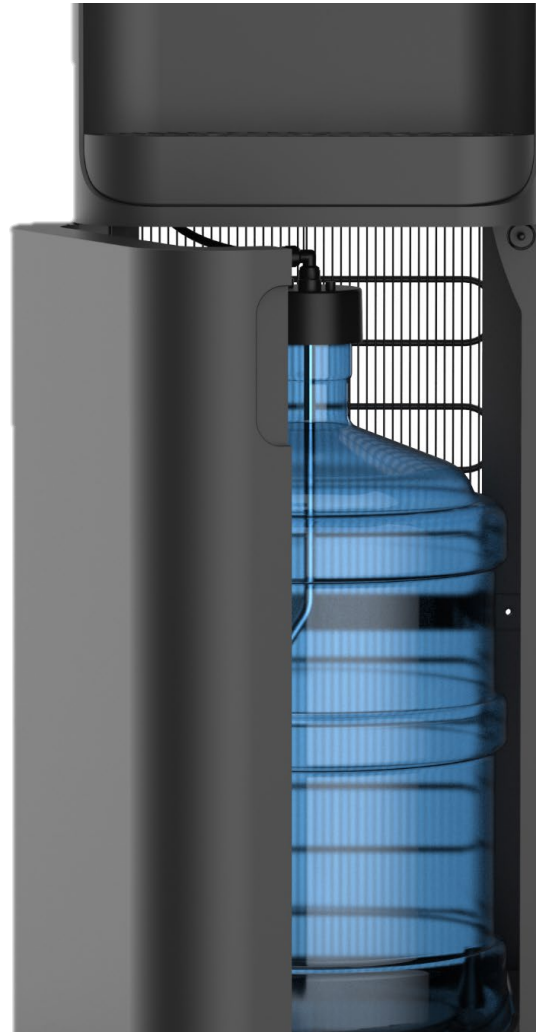

RWD-1800B

Stay healthy and hydrated at your home or workplace by using the Royal Sovereign Bottom-Load Water Dispenser.

Highlights

- **Multi-Purpose:** Push button options of hot, cold, or room-temperature water.
- **Protection** Equipped with child safety lock for hot water.
- **Notification System:** LED indicator lights inform user when ready.
- **Easy Loading:** Bottom-load design eliminates the need to lift heavy bottles.
- **Mess Free:** Removable, dishwasher-safe drip tray for user convenience.
- **Energy Efficient:** cETLus Certified

Ideal for your home or office!

RWD-1800B

**BOTTOM
LOADING**

**PUSH BUTTON
DESIGN**

**HOT / COLD /
ROOM TEMP.**

SPECIFICATIONS

Voltage-Frequency	110 -120V / 60 Hz	Individual Carton Dimensions	14"W x 16"D x 45.5"H
Heating Power	420W / 100W	Individual Carton Weight	37.2 lbs.
Hot Tank Capacity	2 L (0.53 gal.) per hour	Individual Carton UPC Code	849023061205
Cold Tank Capacity	4 L (1.05 gal.) per hour	Master Carton Dimensions	14"W x 16"D x 45.5"H
Bottle Size	3 / 5 Gallon	Master Carton Weight	37.2 lbs.
Temperatures	Hot / Room / Cold	Master Carton Count	1
Cooling Type	Compressor	Master Carton UPC Code	50849023061200
Dimensions	12.2"W x 14.1"D x 42.8"H		
Weight	32.6 lbs.		