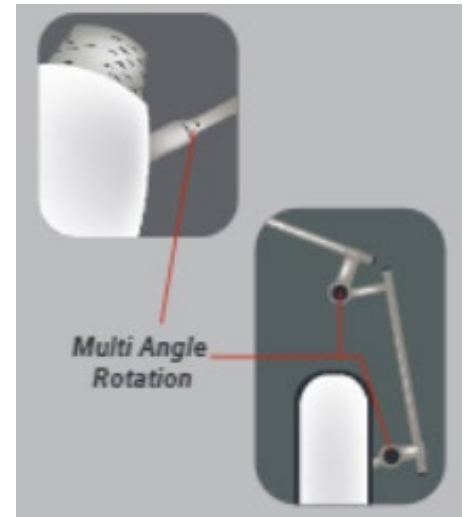

## SPECIFICATIONS

Light Output	550 Lumens	Individual Carton Dimensions	21.5" W x 4.96" D x 8.35" H
Input Power	10 Watts	Individual Carton Weight	2.62 lbs.
Light Modes	3 (Warm, Natural, Daylight)	Individual Carton UPC Code	849023081746
Dimensions	8" W x 7.95" D x 26.14" H	Master Carton Dimensions	22" W x 15.55" D x 17.5" H
Weight	2 lbs.	Master Carton Weight	16.7 lbs.
Certification	cETLus	Master Carton Count	6
		Master Carton UPC Code	50849023081741