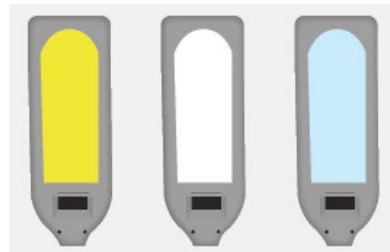

RDL-110U

Light up your workspace with Royal Sovereign's LED Desk Lamp with USB Charging.

Highlights

- **Light Function:** Three modes to cater to your different lighting needs
- **Multi-Feature:** 4 color night light and intelligent memory function
- **Light Technology:** Long life, energy efficient, and high quality SMD LED light
- **Adjustability:** Rotary metallic knob to easily adjust brightness
- **Additional Function:** Fast charging USB charging port

Perfect solution for your lighting needs!

RDL-110U

**3D Adjustable
Gooseneck**

USB Charging Port

**3 Color
Temperatures**

**Touch Sensor +
Metal Rotary Knob**

**Colorful Nightlight
Options**

(Warm, Natural, Daylight)

SPECIFICATIONS

Light Output	450 Lumens	Individual Carton Dimensions	7.48" W x 7.36" D x 13.19" H
Input Power	8 Watts	Individual Carton Weight	1.32 lbs.
Light Modes	3 (Warm, Natural, Daylight)	Individual Carton UPC Code	849023081579
Dimensions	7.2" W x 8.07" D x 24.61" H	Master Carton Dimensions	23" W x 16" D x 14" H
Weight	1 lb.	Master Carton Weight	8.74 lbs.
Certification	cETLus	Master Carton Count	6
		Master Carton UPC Code	50849023081574