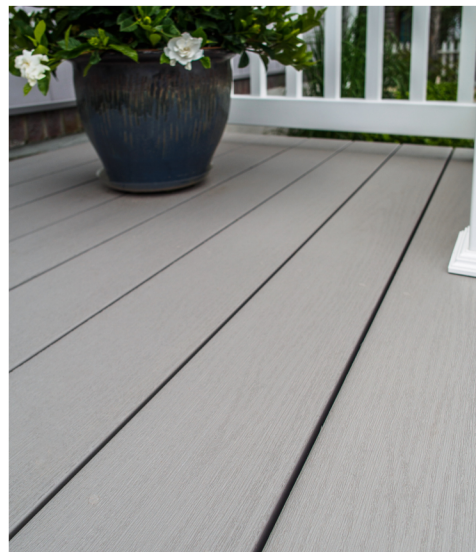

Spring Promotion

10% OFF STOCKED DECKING & RAILING

Offer lasts through the month of May or while supplies last.
Don't hesitate, place your order today!

DECKING

Wolf Potomac Grey

Wolf Harbor Grey

RAILING

TimberTech Classic
Composite Series
(Matte White, Premier Rail)

TimberTech Impression
Rail Express
(Black, Classic & Modern Rail)