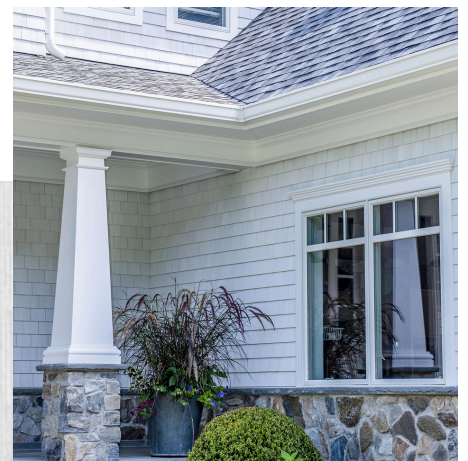

32% off **CLEARANCE**

NU CEDAR ROUGH SAWN SHAKE IN SUPER WHITE

SKU: S0750696001

Sell Price: \$200.00 per box

Originally: \$293.00 per box

Quantity Available: 6 boxes

Description: Composite

PVC Rough Sawn Cedar

shake, Super White 13", high end product that is a nice alternative to a painted cedar shake

Super White