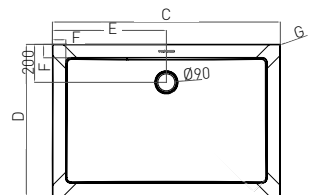

A	B	C	D	E	F	G
SC1080S	1000	800					
SC1090S	1000	900					
SC1280S			1200	800	600	70	R4*4
SC1290S			1200	900	600	70	R4*4
SC1490S			1400	900	700	65	R3*4
SC1690S			1600	900	800	65	R3*4
SC1776S			1700	760	850	70	R4*4
SC1780S			1700	800	850	70	R4*4
SC1890S			1800	900	900	70	R4*4

SCHÜRZE

ART. NR.	SC1890S	AP1080S	AP1280S	AP1290S
EAN	9002827045548	9002827282103	9002827280932	9002827280949
ABMESSUNGEN	90 x 180 x 3,5 cm	Höhe 10 cm	Höhe 10 cm	Höhe 10 cm
BESTANDTEIL		zu SC1080S	zu SC1280S	zu SC1290S