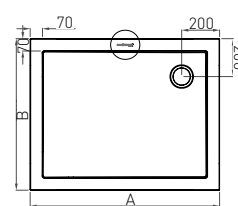

A	B	C	D	E	F	G
SC1080S	1000	800					
SC1090S	1000	900					
SC1280S			1200	800	600	70	R4*4
SC1290S			1200	900	600	70	R4*4
SC1490S			1400	900	700	65	R3*4
SC1690S			1600	900	800	65	R3*4
SC1776S			1700	760	850	70	R4*4
SC1780S			1700	800	850	70	R4*4
SC1890S			1800	900	900	70	R4*4

SCHÜRZE

ART. NR.	SC1890S	AP1080S	AP1280S	AP1290S
EAN	9002827045548	9002827282103	9002827280932	9002827280949
ABMESSUNGEN	90 x 180 x 3,5 cm	Höhe 10 cm	Höhe 10 cm	Höhe 10 cm
BESTANDTEIL		zu SC1080S	zu SC1280S	zu SC1290S