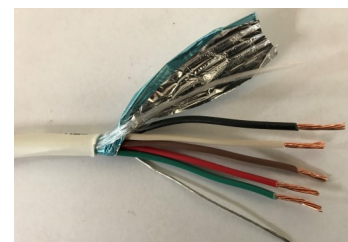

"002360-1000"
BCG Blue Ridge Technology
OUTPUT Signal, 18/2 18
AWG 2 Conductor Bare
Copper, Non-Shielded
Plenum UL Listed C(UL)US
CMP White Jacket, 1000'

"002376-1000"
BCG Blue Ridge Technology
SENSOR, 18/3 Conductor
Bare Copper, Non-Shielded
Plenum UL Listed, Jacket
White with Green Stripe,
1000' Box

"004360-1000"
BCG Blue Ridge Technology
CANbus POWER, 22 AWG 2
Conductor Bare Copper, Non-
Shielded Plenum UL Listed C
(UL)US CMP, White Jacket,
(Wall Switches) 1000' Box

"105500-1000"
BCG Blue Ridge Technology
CANbus COMM, 22 AWG 1 Pair
Bare Copper, Non-Shielded Ple-
num UL Listed C(UL)US CMP,
Blue Jacket, (Wall Switches)
1000' Box

STRANDED WIRE

002320-S
White Jacket
Shielded Plenum
18 AWG Stranded 1 Pair
2 Conductor
Available in 500' and 1000'

002320-S
White Jacket
Shielded Plenum
18 AWG Stranded
3 Conductor
Available in 500' and 1000'

002340-S
White Jacket
Shielded Plenum
18 AWG Stranded
4 Conductor
Available in 500' and 1000'

002350-S
White Jacket
Shielded Plenum
18 AWG Stranded
5 Conductor
Available in 500' and 1000'

002391-S
White Jacket
Shielded Plenum
18 AWG Stranded
6 Conductor
Available in 500' and 1000'