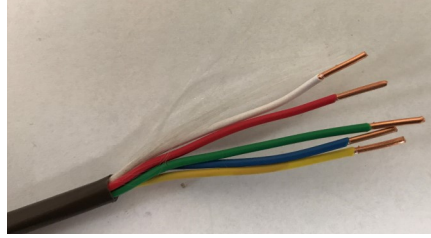

"002360-1000"
BCG Blue Ridge Technology
OUTPUT Signal, 18/2 18
AWG 2 Conductor Bare
Copper, Non-Shielded
Plenum UL Listed C(UL)US
CMP White Jacket, 1000'

"002376-1000"
BCG Blue Ridge Technology
SENSOR, 18/3 Conductor
Bare Copper, Non-Shielded
Plenum UL Listed, Jacket
White with Green Stripe,
1000' Box

"004360-1000"
BCG Blue Ridge Technology
CANbus POWER, 22 AWG 2
Conductor Bare Copper, Non-
Shielded Plenum UL Listed C
(UL)US CMP, White Jacket,
(Wall Switches) 1000' Box

"105500-1000"
BCG Blue Ridge Technology
CANbus COMM, 22 AWG 1 Pair
Bare Copper, Non-Shielded Ple-
num UL Listed C(UL)US CMP,
Blue Jacket, (Wall Switches)
1000' Box

002340-S
White Jacket
Shielded Plenum
18 AWG Stranded
4 Conductor
Available in 500' and 1000'

002350-S
White Jacket
Shielded Plenum
18 AWG Stranded
5 Conductor
Available in 500' and 1000'

002391-S
White Jacket
Shielded Plenum
18 AWG Stranded
6 Conductor
Available in 500' and 1000'

NON-PLENUM THERMOSTAT WIRE

84202
 Brown Jacket, Non-Shielded
 Non-plenum 18AWG
 Solid 3 Conductor
 Available in 250' reel

84204
 Brown Jacket, Non-Shielded
 Non-plenum 18AWG
 Solid 5 Conductor
 Available in 250' reel