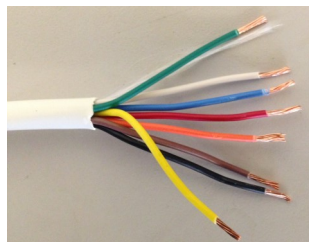

"002360-1000"
BCG Blue Ridge Technology
OUTPUT Signal, 18/2 18
AWG 2 Conductor Bare
Copper, Non-Shielded
Plenum UL Listed C(UL)US
CMP White Jacket, 1000'

"002376-1000"
BCG Blue Ridge Technology
SENSOR, 18/3 Conductor
Bare Copper, Non-Shielded
Plenum UL Listed, Jacket
White with Green Stripe,
1000' Box

"004360-1000"
BCG Blue Ridge Technology
CANbus POWER, 22 AWG 2
Conductor Bare Copper, Non-
Shielded Plenum UL Listed C
(UL)US CMP, White Jacket,
(Wall Switches) 1000' Box

"105500-1000"
BCG Blue Ridge Technology
CANbus COMM, 22 AWG 1 Pair
Bare Copper, Non-Shielded Ple-
num UL Listed C(UL)US CMP,
Blue Jacket, (Wall Switches)
1000' Box

STRANDED WIRE

002320-S
White Jacket
Shielded Plenum
18 AWG Stranded 1 Pair
2 Conductor
Available in 500' and 1000'

002320-S
White Jacket
Shielded Plenum
18 AWG Stranded
3 Conductor
Available in 500' and 1000'

002340-S
White Jacket
Shielded Plenum
18 AWG Stranded
4 Conductor
Available in 500' and 1000'

002350-S
White Jacket
Shielded Plenum
18 AWG Stranded
5 Conductor
Available in 500' and 1000'

002391-S
White Jacket
Shielded Plenum
18 AWG Stranded
6 Conductor
Available in 500' and 1000'