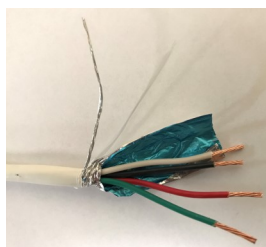

WCW-22/2P-SA-PLN-S
SA Bus Communications wire
Brown Jacket, Shielded 22AWG
Stranded 4 Conductor
Available in 500' and 1000' reels

5556140-S
Ethernet Communications wire
CAT5E
Orange Jacket, Non-Shielded 24AWG
Solid 4 Pair 8 Conductor
Available in 500' and 1000' reels

"002360-1000"
BCG Blue Ridge Technology
OUTPUT Signal, 18/2 18
AWG 2 Conductor Bare
Copper, Non-Shielded
Plenum UL Listed C(UL)US
CMP White Jacket, 1000'

"002376-1000"
BCG Blue Ridge Technology
SENSOR, 18/3 Conductor
Bare Copper, Non-Shielded
Plenum UL Listed, Jacket
White with Green Stripe,
1000' Box

"004360-1000"
BCG Blue Ridge Technology
CANbus POWER, 22 AWG 2
Conductor Bare Copper, Non-
Shielded Plenum UL Listed C
(UL)US CMP, White Jacket,
(Wall Switches) 1000' Box

"105500-1000"
BCG Blue Ridge Technology
CANbus COMM, 22 AWG 1 Pair
Bare Copper, Non-Shielded Ple-
num UL Listed C(UL)US CMP,
Blue Jacket, (Wall Switches)
1000' Box

STRANDED WIRE

002320-S
White Jacket
Shielded Plenum
18 AWG Stranded 1 Pair
2 Conductor
Available in 500' and 1000'

002320-S
White Jacket
Shielded Plenum
18 AWG Stranded
3 Conductor
Available in 500' and 1000'