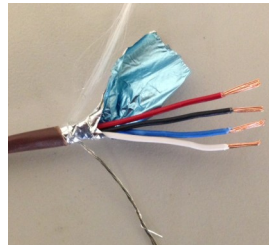

COMMUNICATIONS WIRE

WCW-22/3BLU-WC-S
BACnet Communications wire
Blue Jacket, Shielded 22AWG
Stranded 3 Conductor
Available in 500' and 1000' reels

0043280ALR-S
Alerton / BACnet
Communications wire
Raspberry Jacket, Shielded 22AWG
Stranded 2 Conductor
Available in 500' and 1000' reels

WCW-22/2P-SA-PLN-S
SA Bus Communications wire
Brown Jacket, Shielded 22AWG
Stranded 4 Conductor
Available in 500' and 1000' reels

5556140-S
Ethernet Communications wire
CAT5E
Orange Jacket, Non-Shielded 24AWG
Solid 4 Pair 8 Conductor
Available in 500' and 1000' reels

"002360-1000"
BCG Blue Ridge Technology
OUTPUT Signal, 18/2 18
AWG 2 Conductor Bare
Copper, Non-Shielded
Plenum UL Listed C(UL)US
CMP White Jacket, 1000'

"002376-1000"
BCG Blue Ridge Technology
SENSOR, 18/3 Conductor
Bare Copper, Non-Shielded
Plenum UL Listed, Jacket
White with Green Stripe,
1000' Box

"004360-1000"
BCG Blue Ridge Technology
CANbus POWER, 22 AWG 2
Conductor Bare Copper, Non-
Shielded Plenum UL Listed C
(UL)US CMP, White Jacket,
(Wall Switches) 1000' Box

"105500-1000"
BCG Blue Ridge Technology
CANbus COMM, 22 AWG 1 Pair
Bare Copper, Non-Shielded Ple-
num UL Listed C(UL)US CMP,
Blue Jacket, (Wall Switches)
1000' Box