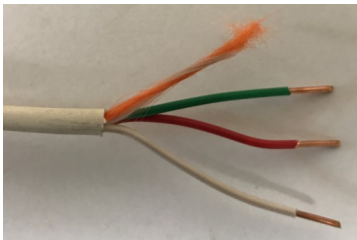

"002360-1000"
BCG Blue Ridge Technology
OUTPUT Signal, 18/2 18
AWG 2 Conductor Bare
Copper, Non-Shielded
Plenum UL Listed C(UL)US
CMP White Jacket, 1000'

"002376-1000"
BCG Blue Ridge Technology
SENSOR, 18/3 Conductor
Bare Copper, Non-Shielded
Plenum UL Listed, Jacket
White with Green Stripe,
1000' Box

"004360-1000"
BCG Blue Ridge Technology
CANbus POWER, 22 AWG 2
Conductor Bare Copper, Non-
Shielded Plenum UL Listed C
(UL)US CMP, White Jacket,
(Wall Switches) 1000' Box

"105500-1000"
BCG Blue Ridge Technology
CANbus COMM, 22 AWG 1 Pair
Bare Copper, Non-Shielded Ple-
num UL Listed C(UL)US CMP,
Blue Jacket, (Wall Switches)
1000' Box

NON-PLENUM THERMOSTAT WIRE

84202
 Brown Jacket, Non-Shielded
 Non-plenum 18AWG
 Solid 3 Conductor
 Available in 250' reel

84204
 Brown Jacket, Non-Shielded
 Non-plenum 18AWG
 Solid 5 Conductor
 Available in 250' reel

84207
 Brown Jacket, Non-Shielded
 Non-plenum 18AWG
 Solid 7 Conductor
 Available in 250' reel

PLENUM THERMOSTAT WIRE

56489301
 White Jacket, Non-Shielded
 Plenum 18AWG
 Solid 3 Conductor
 Available in 250' reel