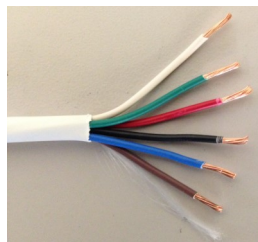

"002360-1000"
BCG Blue Ridge Technology
OUTPUT Signal, 18/2 18
AWG 2 Conductor Bare
Copper, Non-Shielded
Plenum UL Listed C(UL)US
CMP White Jacket, 1000'

"002376-1000"
BCG Blue Ridge Technology
SENSOR, 18/3 Conductor
Bare Copper, Non-Shielded
Plenum UL Listed, Jacket
White with Green Stripe,
1000' Box

"004360-1000"
BCG Blue Ridge Technology
CANbus POWER, 22 AWG 2
Conductor Bare Copper, Non-
Shielded Plenum UL Listed C
(UL)US CMP, White Jacket,
(Wall Switches) 1000' Box

"105500-1000"
BCG Blue Ridge Technology
CANbus COMM, 22 AWG 1 Pair
Bare Copper, Non-Shielded Ple-
num UL Listed C(UL)US CMP,
Blue Jacket, (Wall Switches)
1000' Box

STRANDED WIRE

002320-S
White Jacket
Shielded Plenum
18 AWG Stranded 1 Pair
2 Conductor
Available in 500' and 1000'

002320-S
White Jacket
Shielded Plenum
18 AWG Stranded
3 Conductor
Available in 500' and 1000'

002340-S
White Jacket
Shielded Plenum
18 AWG Stranded
4 Conductor
Available in 500' and 1000'

002350-S
White Jacket
Shielded Plenum
18 AWG Stranded
5 Conductor
Available in 500' and 1000'

002391-S
White Jacket
Shielded Plenum
18 AWG Stranded
6 Conductor
Available in 500' and 1000'