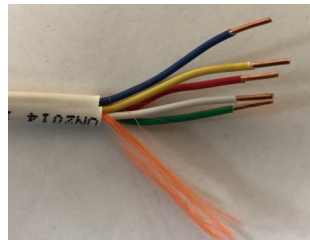

56489501
White Jacket, Non-Shielded
Plenum 18AWG
Solid 5 Conductor
Available in 250' reel