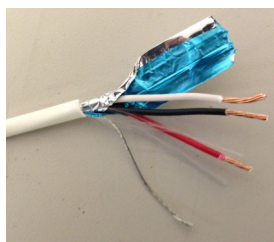

WCW-22/2P-SA-PLN-S
SA Bus Communications wire
Brown Jacket, Shielded 22AWG
Stranded 4 Conductor
Available in 500' and 1000' reels

5556140-S
Ethernet Communications wire
CAT5E
Orange Jacket, Non-Shielded 24AWG
Solid 4 Pair 8 Conductor
Available in 500' and 1000' reels

"002360-1000"
BCG Blue Ridge Technology
OUTPUT Signal, 18/2 18
AWG 2 Conductor Bare
Copper, Non-Shielded
Plenum UL Listed C(UL)US
CMP White Jacket, 1000'

"002376-1000"
BCG Blue Ridge Technology
SENSOR, 18/3 Conductor
Bare Copper, Non-Shielded
Plenum UL Listed, Jacket
White with Green Stripe,
1000' Box

"004360-1000"
BCG Blue Ridge Technology
CANbus POWER, 22 AWG 2
Conductor Bare Copper, Non-
Shielded Plenum UL Listed C
(UL)US CMP, White Jacket,
(Wall Switches) 1000' Box

"105500-1000"
BCG Blue Ridge Technology
CANbus COMM, 22 AWG 1 Pair
Bare Copper, Non-Shielded Ple-
num UL Listed C(UL)US CMP,
Blue Jacket, (Wall Switches)
1000' Box

STRANDED WIRE

002320-S
White Jacket
Shielded Plenum
18 AWG Stranded 1 Pair
2 Conductor
Available in 500' and 1000'

002320-S
White Jacket
Shielded Plenum
18 AWG Stranded
3 Conductor
Available in 500' and 1000'