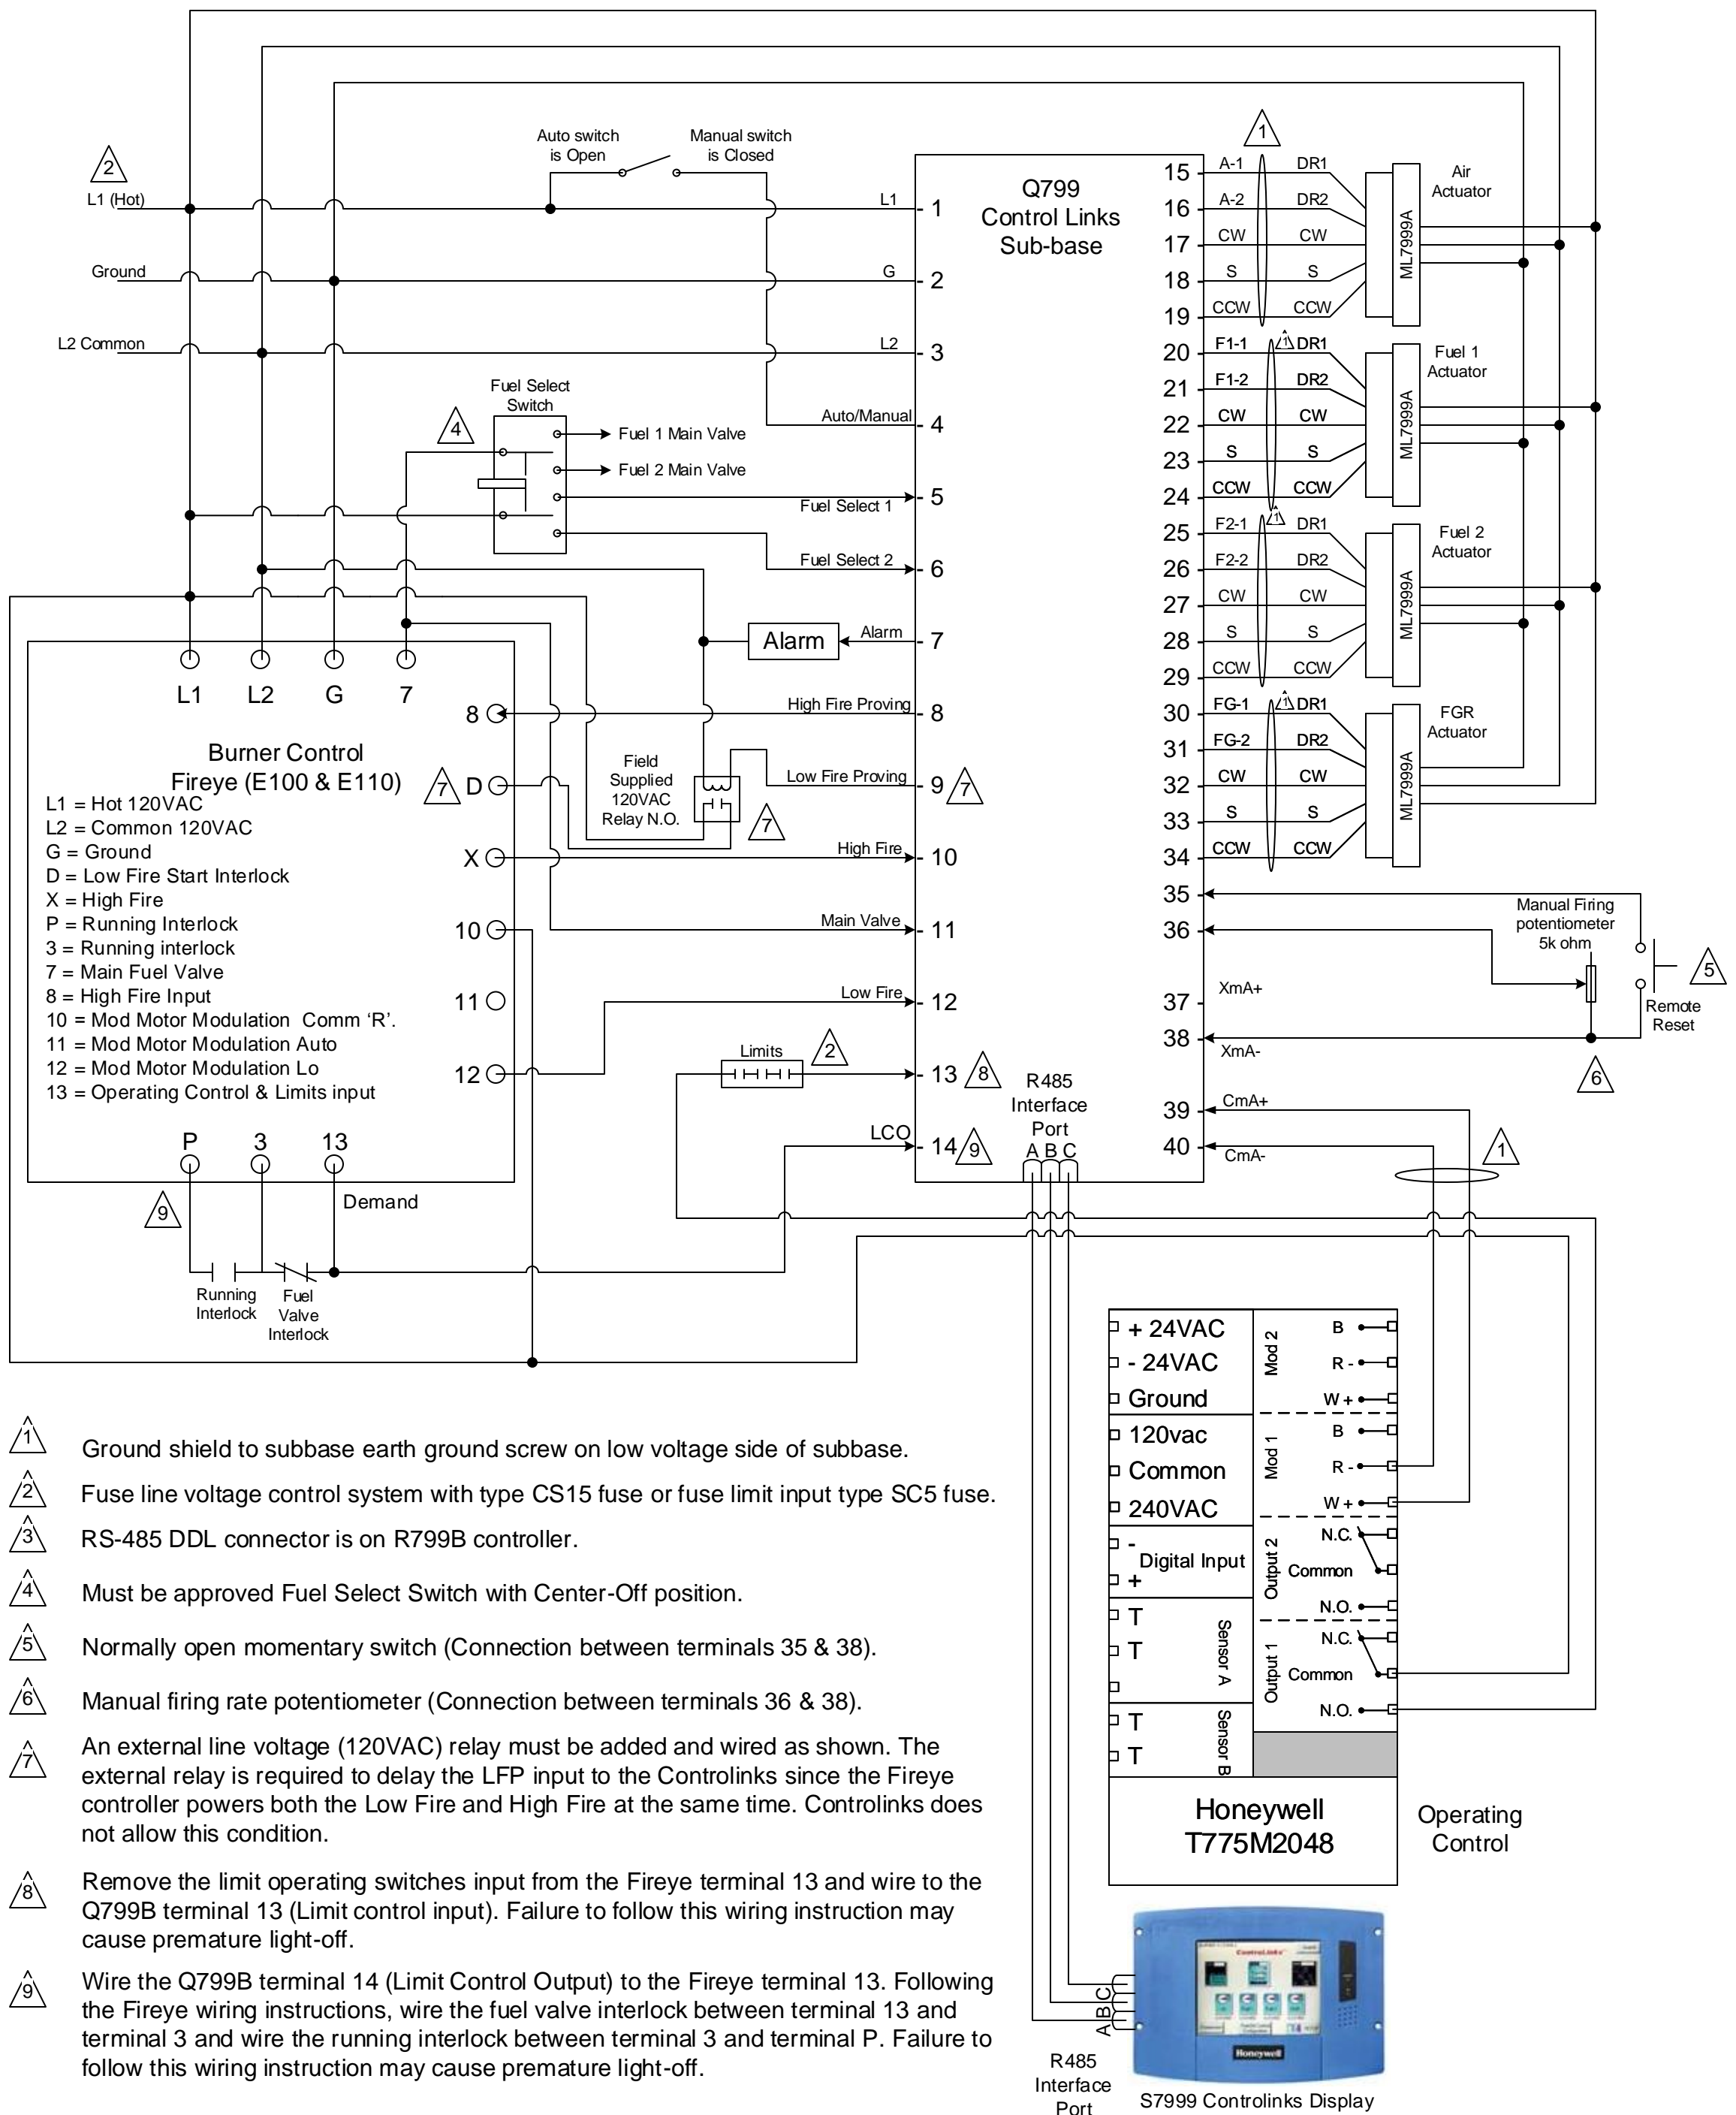

Honeywell Controlinks interface to Temperature Controlled

Honeywell Controlinks interface to RM78xxL Temperature Controlled