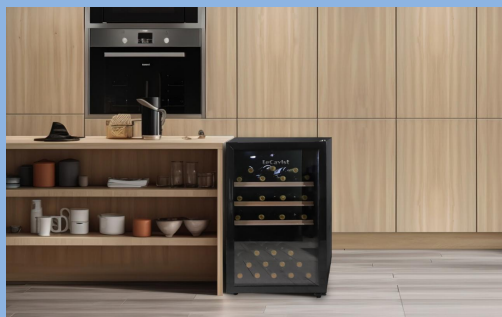

LeCavist

LKCV63N

SINGLE ZONE WINE FRIDGE

49 - 63 bottle capacity - 126 litres

- Tested for the Australian climate
- Tempered glass door in black frame
- Integrated handle and wood trim shelves
- Dimensions (WxDxH):
50 X 57.5 X 84.7cm

LCD display and touch screen controls

Ideal for keeping your wine at a stable temperature

Label holders

FEATURES:

- ✓ 3 metal shelves, wooden trim
- ✓ 2 adjustable feet
- ✓ Reversible door
- ✓ Label holder

PRODUCT TECHNICAL SHEET WINE FRIDGE 63 BOTTLES LKCV63N

LeCavist

PRODUCT CODE	LKCV63N
COLOUR	BLACK FRAME, GLASS DOOR
HANDLE	ON SIDE OF THE DOOR
DOOR	REVERSIBLE
FEATURES	
CAPACITY	126 L - 63 BOTTLES *
CONTROLS	DIGITAL
TECHNOLOGY	FAN COOLING - ELECTRONIC REGULATION WITH DIGITAL DISPLAY
INTERIOR LIGHTING	LED LIGHT
INTERIOR EQUIPMENT	
SHELVES	3 METAL SHELVES, WOODEN TRIM
INTERIOR MATERIAL	PVC BLACK
PERFORMANCE	
COMPRESSOR	ANTI-VIBRATION SYSTEM
ZONE	1 ZONE
VOLTAGE	220-240V
REFRIGERANT	R600a
CLIMATE CLASS	N / ST / T (16 to 43°C)
NOISE	43 DB
RATED CURRENT	2.0A
SPECIFICATIONS	
PRODUCT DIMENSIONS WxDxH (cm)	50 x 57.5 x 84.7 cm
PACKAGE DIMENSIONS WxDxH (cm)	57 x 63 x 91.2 cm
NET WEIGHT (kg)	29
GROSS WEIGHT (kg)	34.5
EAN CODE	633710296762

* Capacity defined as an indication with 75cl light Bordeaux type bottles and with a composition of 3 shelves.