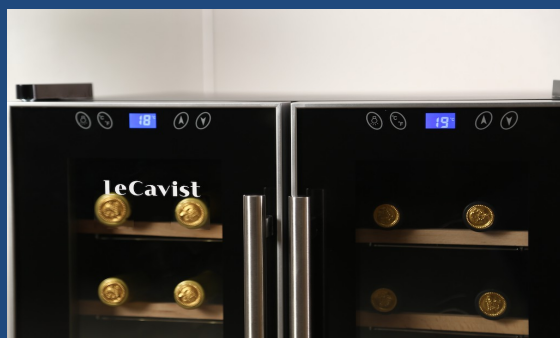

LeCavist

LCCV24B2Z

Dual Zone Wine Fridge

24 bottle capacity - 67 Litres

- Tested for the Australian climate
- Tempered glass door in black cabinet
- Stainless steel handle and wood trim shelves
- Dimensions (WxDxH): 50.5 x 51.5 x 65 cm
- 220-240V

Adjustable feet

LCD display and touch screen controls

Ideal for keeping your wine at a stable temperature

- No vibration
- Thermoelectric cooling technology
- Very low noise (35-39dB)
- Ventilation fan
- Auto-defrost
- Soft internal lighting

FEATURES:

- ✓ 10 shelves with wood trim
- ✓ Black PVC interior
- ✓ Climate class N, SN & T

LECAVIST WINE FRIDGE DUAL ZONE 24 BOTTLES

5/2/2022

BRAND: LECAVIST

LeCavist

PRODUCT CODE	LCCV24B2Z
COLOUR	TEMPERED GLASS DOOR, BLACK CABINET+B7:B32
HANDLE	STAINLESS STEEL HANDLE
DOOR	LEFT & RIGHT-HINGED
FEATURES	
CAPACITY	24 BOTTLES - 67 LITRES
CONTROLS	DIGITAL
TECHNOLOGY	COOL AIR VENTILATION – DIGITAL TOUCHSCREEN CONTROLS
WINTER FUNCTION	NO
LOCK	NO
INTERIOR LIGHTING	WHITE LED
SHELVES	10 SHELVES WITH WOOD TRIM
INTERIOR MATERIAL	BLACK PVC
PERFORMANCE	
COOLING TECHNOLOGY	THERMOELECTRIC
ZONE	2 ZONE
TEMPERATURE RANGE	11 - 18 °C
VOLTAGE	220-240V
REFRIGERANT	NO
INSULATION GAS	CYCLOPENTANE
CLIMATE CLASS (AMBIENT TEMPERATURE)	N / SN / T (10 - 43 °C)
NOISE	35-39 Db
RATED CURRENT	0.9 A
SPECIFICATIONS	
PRODUCT DIMENSIONS WxDxH (cm)	50.5 x 51.5 x 65 cm
PACKAGE DIMENSIONS WxDxH (cm)	54.5 x 56.5 x 69.5 cm
NET WEIGHT (kg)	24.8
GROSS WEIGHT (kg)	25.3
EAN CODE	0712221470264

* Capacity is determined using Bordeaux wine bottles and a 5 shelf configuration