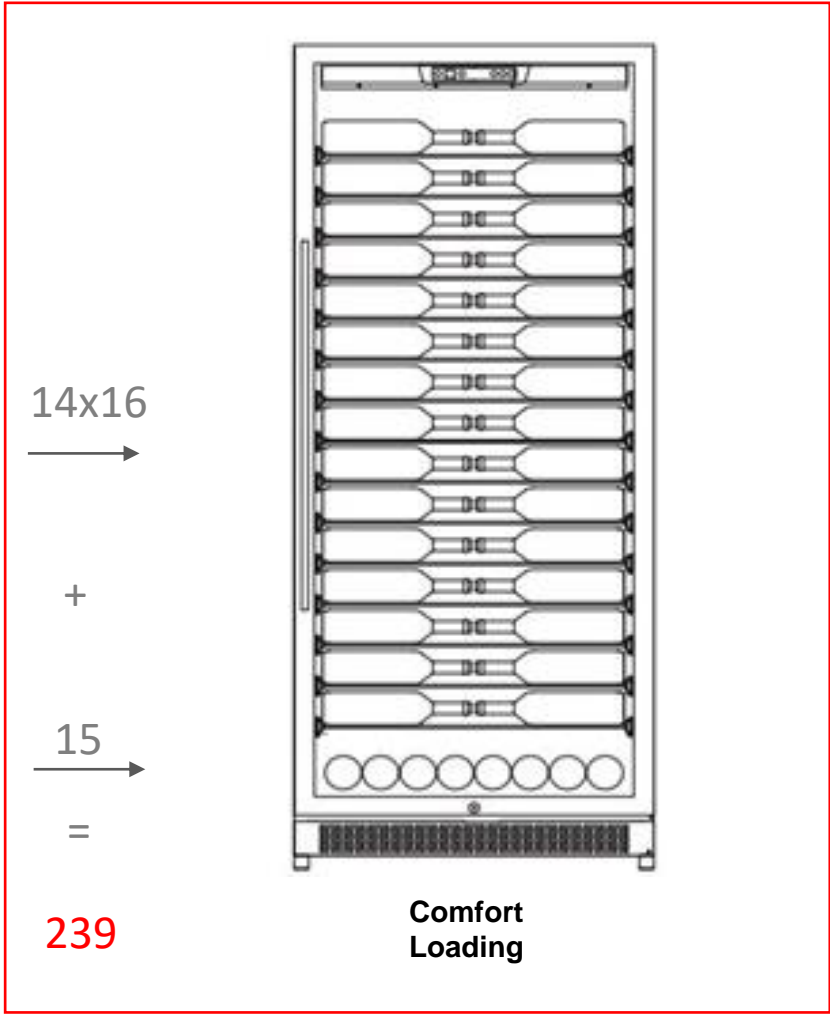

LCS300VX1ZPRO

239 Bottle Single Zone Wine Fridge

Cuvee Rothschild

Bottle Loading Capacity

Ideal Wine Temperature

- Amarone Classic Dry Red Wine 17°C
- Amarone Classic Dry Red Wine 17°C
- Barbaresco Wine 17°C
- Barolo Wine 17°C
- Beaujolais Wine 13°C
- Bordeaux Blanc 6°C
- Dry white wine 8°C
- Bordeaux Red Wine 17°C
- White Burgundy 11°C
- Red Burgundy 18°C
- Brunello Wine 17°C
- Champagne 6°C
- Chianti Classico 16°C
- Languedoc-Roussillon 13°C
- Passito di Pantelleria 6°C
- Provence Rose 12°C
- Sweet Sparkling Wine 6°C
- Verdicchio di Matelica 8°C
- Verdicchio dei Castelli di Jesi 8°C
- Trentino White Wine 11°C
- Franciacorta White Wine 11°C
- Aromatic White 10°C
- Fruity Dry White 8°C
- Friulano Venetian Julia White Wine 11°C
- Rodano White Wine 15°C
- Loire Dry White Wine 10°C
- Loire Liqueur Wine 10°C
- Loire Red Wine 14°C
- Passito Liqueur Wine 8 - 18°C
- Rose Wine, New Wine 12°C
- Light Red Wine with Malt Tannins 14°C
- Red Wine with a Little of Tannins 16°C