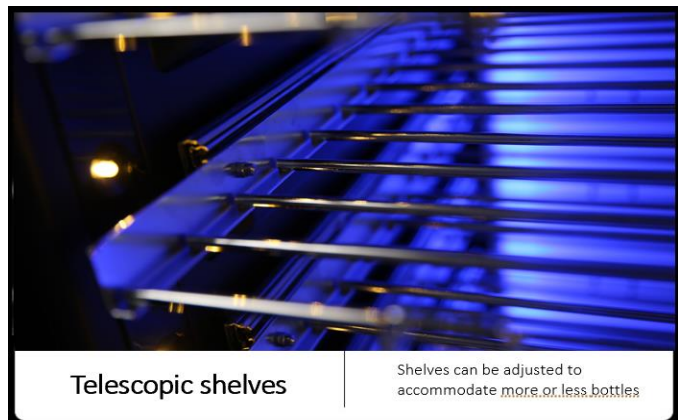

Telescopic shelves

Shelves can be adjusted to accommodate more, or, less, bottles