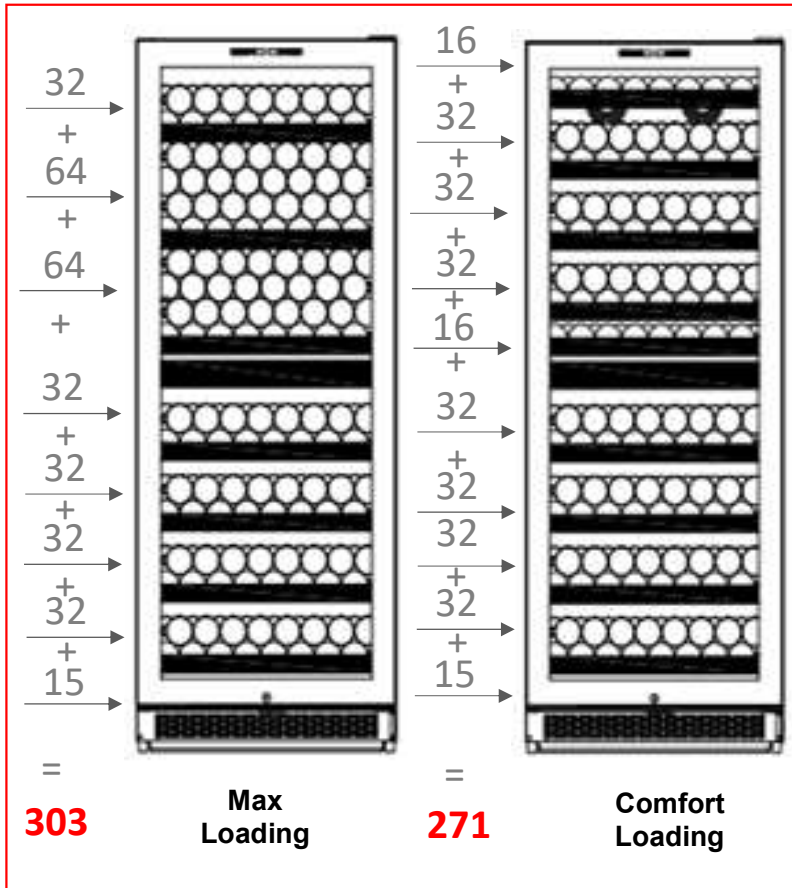

LCS300VN2Z1D

303 Bottle Dual Zone Wine Fridge

Cuvee Rothschild

Bottle Loading Capacity

Ideal Wine Temperature

- Amarone Classic Dry Red Wine 17°C
- Amarone Classic Dry Red Wine 17°C
- Barbaresco Wine 17°C
- Barolo Wine 17°C
- Beaujolais Wine 13°C
- Bordeaux Blanc 6°C
- Dry white wine 8°C
- Bordeaux Red Wine 17°C
- White Burgundy 11°C
- Red Burgundy 18°C
- Brunello Wine 17°C
- Champagne 6°C
- Chianti Classico 16°C
- Languedoc-Roussillon 13°C
- Passito di Pantelleria 6°C
- Provence Rose 12°C
- Sweet Sparkling Wine 6°C
- Verdicchio di Matelica 8°C
- Verdicchio dei Castelli di Jesi 8°C
- Trentino White Wine 11°C
- Franciacorta White Wine 11°C
- Aromatic White 10°C
- Fruity Dry White 8°C
- Friulano Venetian Julia White Wine 11°C
- Rodano White Wine 15°C
- Loire Dry White Wine 10°C
- Loire Liqueur Wine 10°C
- Loire Red Wine 14°C
- Passito Liqueur Wine 8 - 18°C
- Rose Wine, New Wine 12°C
- Light Red Wine with Malt Tannins 14°C
- Red Wine with a Little of Tannins 16°C