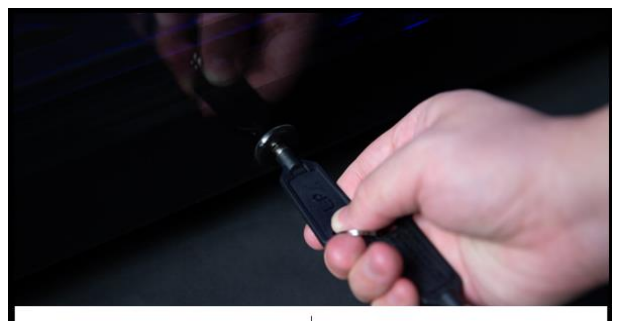

LED light

- Side LED lights line both sides of the unit for a full view of your wine bottle labels

Safety Lock & Charcoal filter

Charcoal filter

- Charcoal filter will help cleaning the internal air. Safety lock to protect your bottles

Wine label

To classify and identify quickly your wine collection

LED lighting

Soft led light to keep your wine in good condition

Air Flow system

Internal fan distributing the airflow evenly inside the compartment