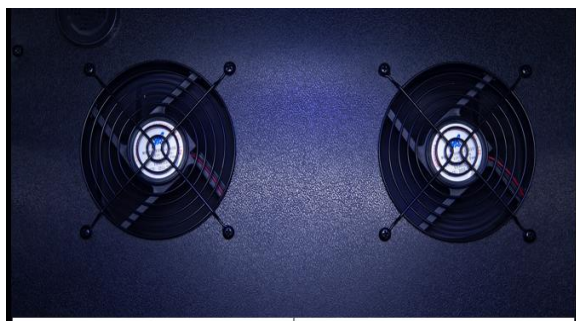

Double layer tempered glass

- Protect your wine collection from harmful UV rays, while keeping the interior insulated and moisture out

Precise Temperature & Humidity Control System

- Digital LED display and intuitive digital control to monitor and adjust for optimal temperature and humidity with just a touch of your fingertips

LED light

- Side LED lights line both sides of the unit for a full view of your wine bottle labels

Safety Lock & Charcoal filter

Charcoal filter

- Charcoal filter will help cleaning the internal air. Safety lock to protect your bottles

Wine label

To classify and identify quickly your wine collection

LED lighting

Soft led light to keep your wine in good condition

Air Flow system

Internal fan distributing the airflow evenly inside the compartment