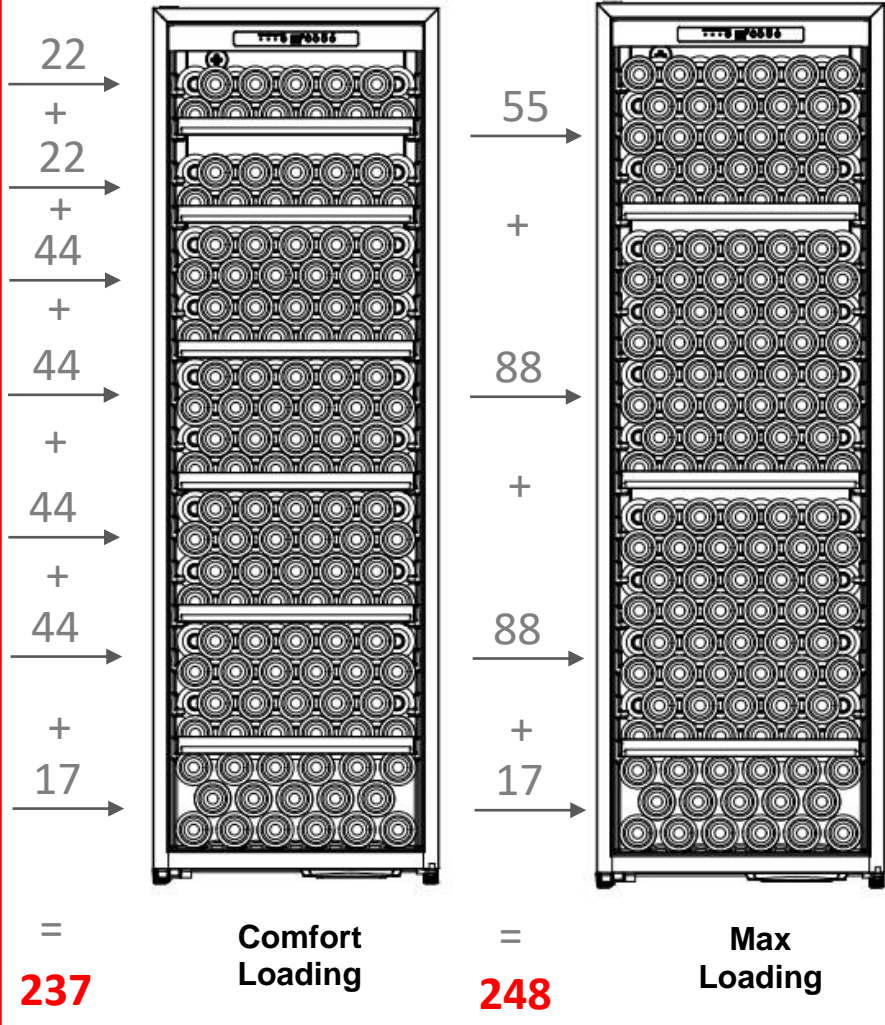

LCS230VN2Z1D 248 Bottle Dual Zone Wine Fridge

Cuvee Rothschild

Bottle Loading Capacity

Ideal Wine Temperature

- Amarone Classic Dry Red Wine 17°C
- Amarone Classic Dry Red Wine 17°C
- Barbaresco Wine 17°C
- Barolo Wine 17°C
- Beaujolais Wine 13°C
- Bordeaux Blanc 6°C
- Dry white wine 8°C
- Bordeaux Red Wine 17°C
- White Burgundy 11°C
- Red Burgundy 18°C
- Brunello Wine 17°C
- Champagne 6°C
- Chianti Classico 16°C
- Languedoc-Roussillon 13°C
- Passito di Pantelleria 6°C
- Provence Rose 12°C
- Sweet Sparkling Wine 6°C
- Verdicchio di Matelica 8°C
- Verdicchio dei Castelli di Jesi 8°C
- Trentino White Wine 11°C
- Franciacorta White Wine 11°C
- Aromatic White 10°C
- Fruity Dry White 8°C
- Friulano Venetian Julia White Wine 11°C
- Rodano White Wine 15°C
- Loire Dry White Wine 10°C
- Loire Liqueur Wine 10°C
- Loire Red Wine 14°C
- Passito Liqueur Wine 8 - 18°C
- Rose Wine, New Wine 12°C
- Light Red Wine with Malt Tannins 14°C
- Red Wine with a Little of Tannins 16°C