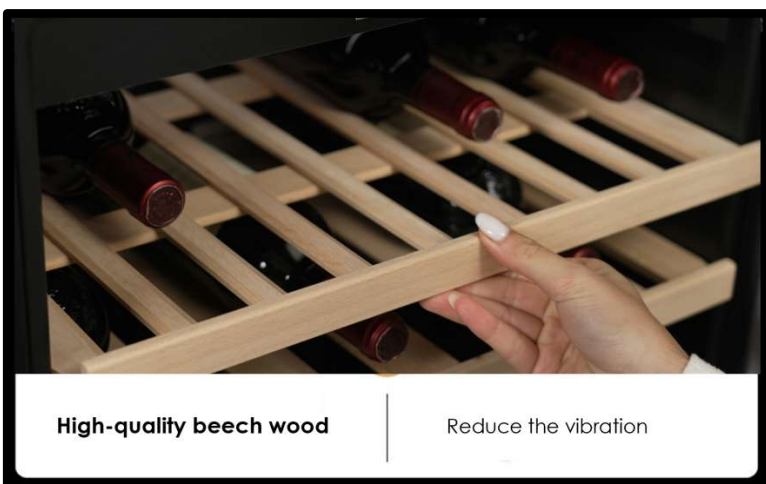

Actual color may vary. Design, specifications, and color availability are subject to change without notice, check lecast.com for up-to-date information. © Lecavist| Australia
JUN22.V01