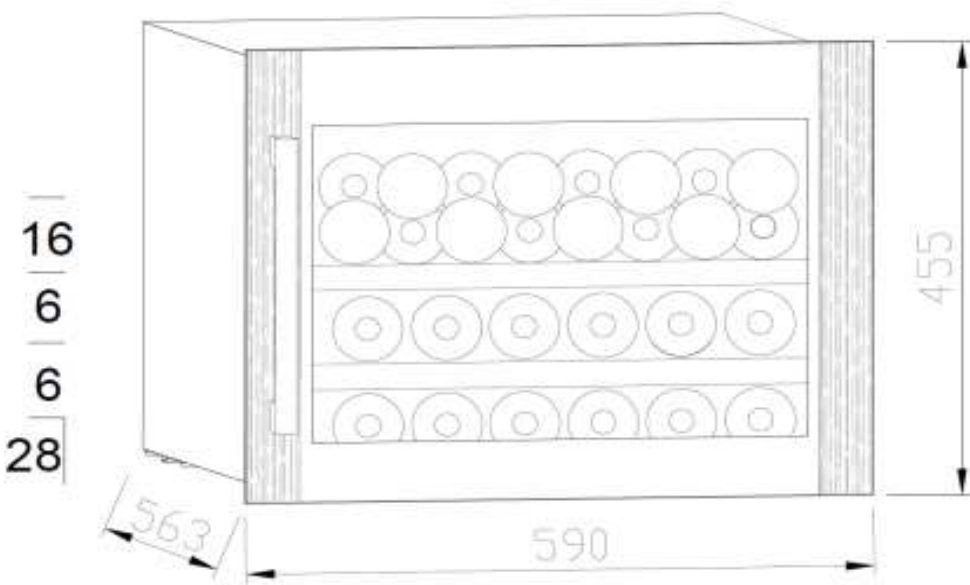

TAS28VXBI

28 Bottle Built in Wine Fridge

Cuvee Pomerol

Bottle Loading Capacity