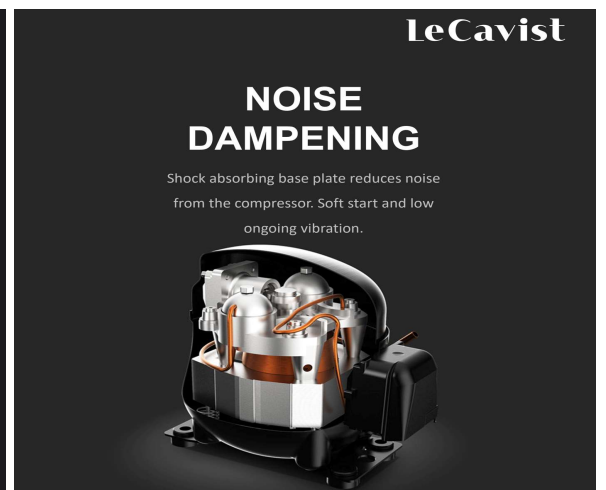

TAS28VXBI

28 Bottle Built in Wine Fridge

Cuvee Pomerol

Features

- 28 Bordeaux bottles capacity
- 62L fridge capacity
- Built-in installation
- 1 zone (5-20°C)
- SN/N/ST Climate class
- Double layer tempered glass door
- Digital LED temperature & humidity control system
- Energy efficiency
- 2 beech wood shelves
- Anti-vibration system
- High efficiency compressor
- No frost system
- Quiet operation
- Stainless steel handle and door edge
- 220-240W / 50Hz

Aesthetics

- Full black glass with Stainless steel decoration
- White LED light
- Inside temperature control display
- Door is reversible

Warranty

- One (1) year parts and labor
- **Extend 1 year your warranty by registering your product lecast.com*

Product Dimensions & Weight

- Outside: 590 (W) x 455 (H) x 563 (D) mm
- Weight: 26.6kg

Shipping Dimensions & Weight

- Dimensions: 650 (W) x 515 (H) x 650 (D) mm
- Weight: 30kg

Actual color may vary. Design, specifications, and color availability are subject to change without notice, check lecast.com for up-to-date information. © Lecavist | Australia
JUN22.V01