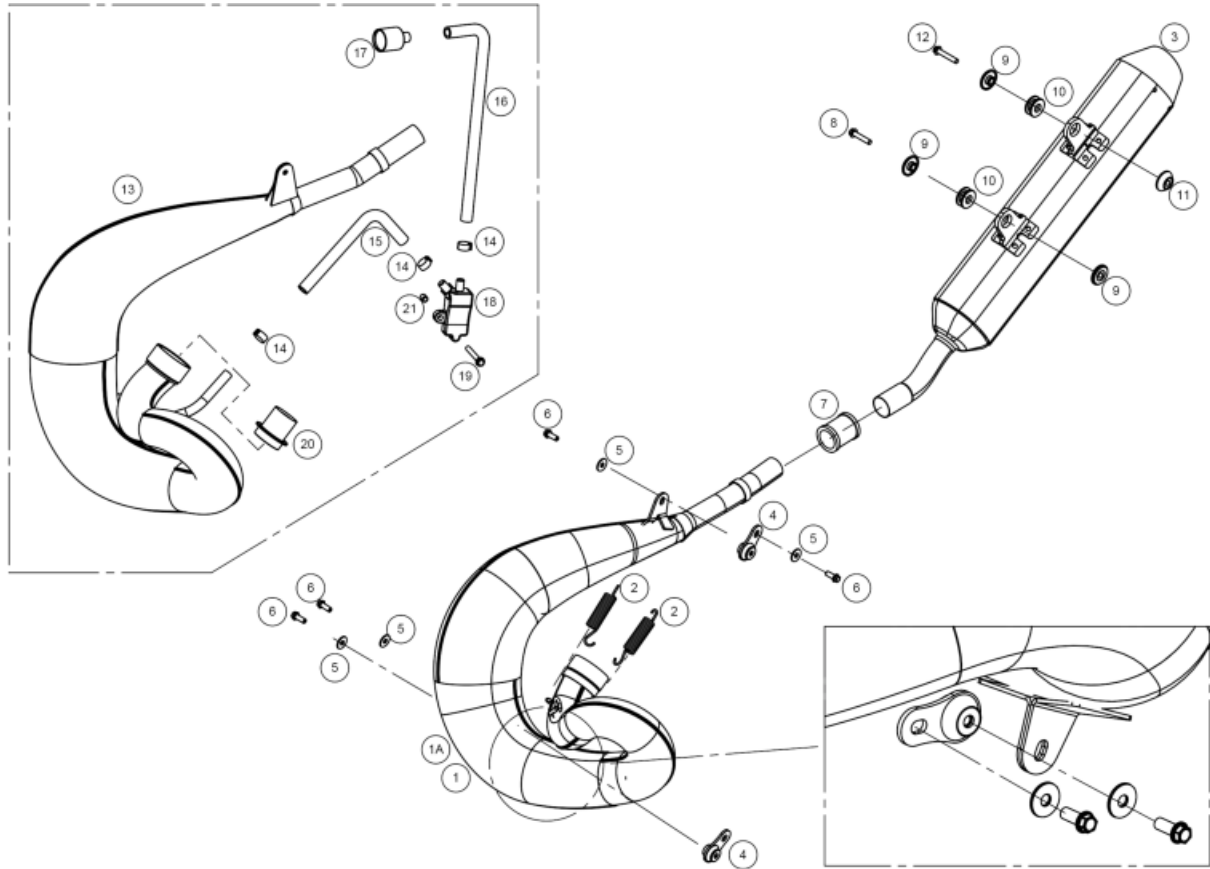

EXHAUST SYSTEM

1	RJ-ESCAPE FMF MR 300 0/000.290.9127 (u. 1)
2	RJ-MR EXHAUST PIPE SPRING (2016-2019) : BE25610042 : BE86050GG-EKF-1 0/000.470.9106 (u. 2)
3	RJ-FIBER FOR MUFFLER (0/000.870.9104) {RIEJU MR 22} 0/000.870.9105 (u. 1) RJ-MUFFLER {MR 22} 0/000.870.9104 (u. 1)
4	RJ-MR EXHAUST SILENBLOCK (2018-2019) : BE86055GG-CEQ-1 0/000.360.9107 (u. 2)
5	WASHER 6x18x1.5 : T4006018 0/000.440.9126 (u. 4)
6	HEX FLANGE SCREW 6x16 : T0206016/2, T0106016N, T0106016, BE25618032, BE250018029 : T0206016 0/000.460.9119 (u. 4)
7	RJ-MR EXHAUST RUBBER GASKET : C280705, BE25626003 0/000.490.9103 (u. 1)
8	ALLEN BOLT 6X30 : BE250114144 : T0206030 0/000.460.9123 (u. 1)
9	RJ-MR BUSH SILENCER (SHORT) (2018-2019) : BE87301GG-CLJ-1 0/000.480.9115 (u. 3)
10	RJ-MR EXHAUST PIPE SILENBLOCK : BE86055GG-CLJ-1 0/000.360.9108 (u. 2)
11	RJ-MR MUFFLER LONG BUSHING (2018-2019) : BE87300GG-CLJ-1 0/000.480.9114 (u. 1)
12	SPECIAL BOLT 6x35 : T0206035 0/000.460.9124 (u. 1)
13	RJ-ESCAPE FMF MR 300 0/000.290.9127 (u. 1)