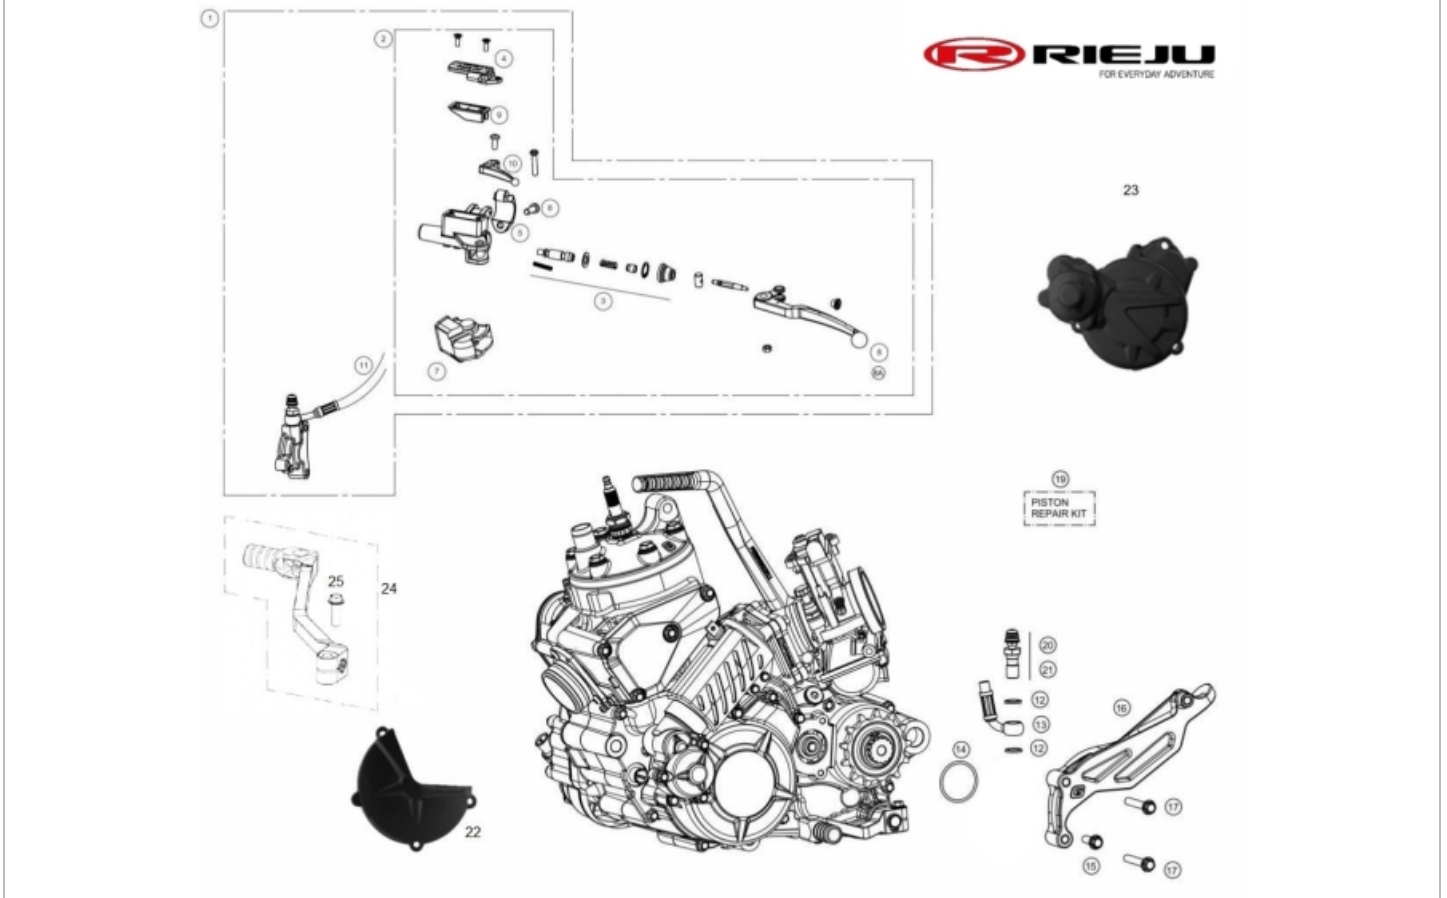

CLUTCH CONTROL

1	RJ-MR COMPLETE MAGURA CLUTCH PUMP, 9.5 (167) (2018-2019) : BE4500003011 : ME250632026 0/000.830.9101 (u. 1)
2	MAGURA MASTER CYLINDER UPGRADE *200,250,300cc* (GASGAS 01-19) BE45000013011 (u. 1)
3	(ENDURO) CLUTCH PISTON KIT 9.5mm (0723184) BE45000043011 (u. 1)
4	(ENDURO) CLUTCH MINERAL OIL COVER (0723164) BE45000053011 (u. 1)
	RJ-CLUTCH PUMP COVER 167.2 (BLACK) 0/000.350.9119 (u. 1)
5	(ENDURO) CLUTCH HOLDER CLAMP BE45000063011 (u. 1)
6	HEX BOLT 6x20 10.9 : T0206020/2, T0206020/3 : T0206020 0/000.460.9120 (u. 1)
7	(ENDURO) CLUTCH DUST SHIELD BE45000093011 (u. 1)
8A	(ENDURO) LONG CLUTCH LEVER (MAGURA) (2011-2019) BE45000033011 (u. 1)
8	(ENDURO) SHORT CLUTCH LEVER (MAGURA) BE45000023011 (u. 1)
9	RJ-CLUTCH PUMP COVER 167.2 (BLACK) 0/000.350.9119 (u. 1)
	OBSOLETE - CLUTCH MINERAL OIL MEMBRANE (0723162) 0/000.350.9119 BE45000103011 (u. 1)
	OBSOLETE
10	(ENDURO) CHOKE LEVER (2011-2019) BE45000073011 (u. 1)
11	CLUTCH HOSE (GASGAS) : BE25622003, R310705 BE250522003 (u. 1)