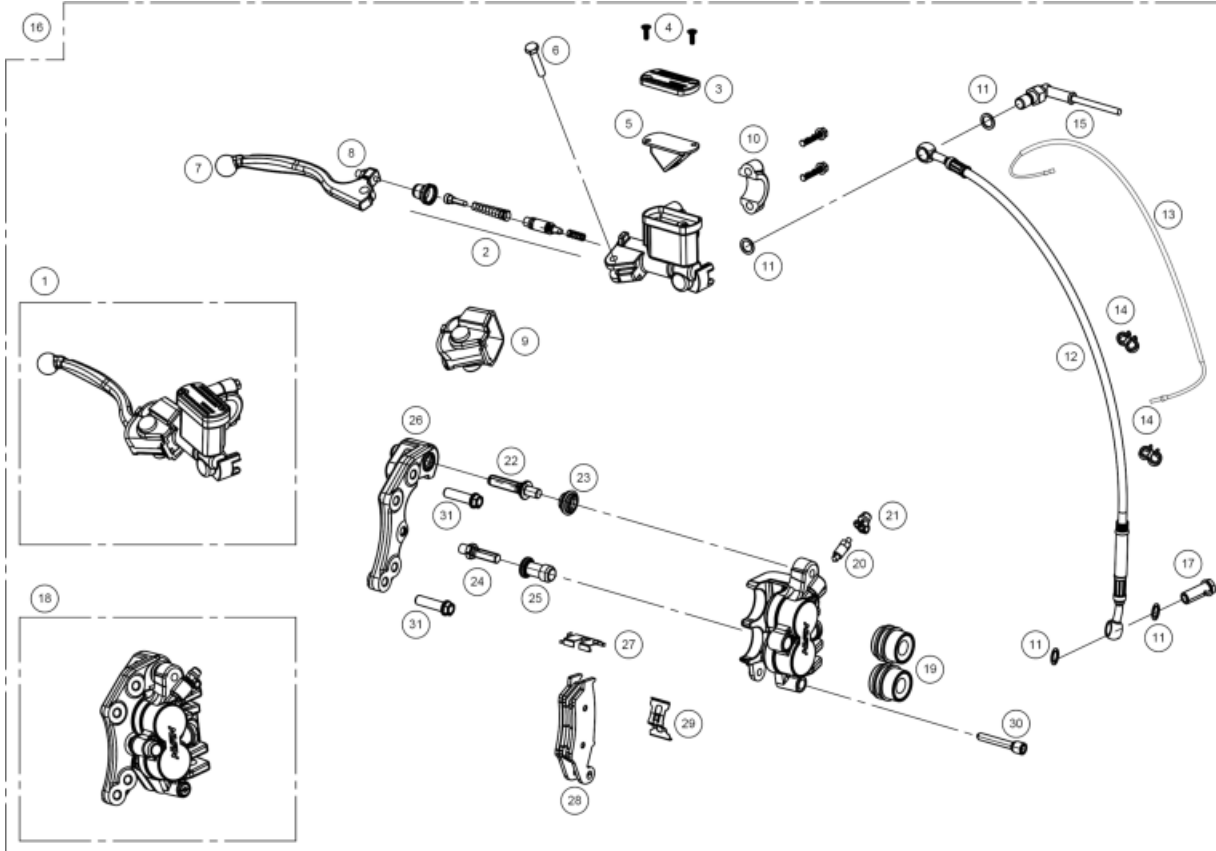

FRONT BRAKE

OBSOLETE - 0/000.820.9106 : (ENDURO) BRAKE MASTER CYLINDER (2001-2019): BC25922008
BC25922008/2 (u. 1)

OBSOLETE

1 RJ-MR BRAKE PUMP DEL.NISSIN=BC25922008/2 : BC25922008
0/000.820.9106 (u. 1)

2 BRAKE PUMP PISTON KIT : BC25922220
BC25922219 (u. 1)

3 (FRONT) BRAKE PUMP COVER
BC25922210 (u. 1)

4 (FRONT) BRAKE PUMP COVER SCREW
BC25922217 (u. 2)

5 NOFOAM RUBBER
BC25922216 (u. 1)

6 SPECIAL BRAKE SCREW (2001-2019)
BC25922212 (u. 1)

7 RIGHT BRAKE LEVER (GASGAS EC/XC 01-19) : BC250022045
BC250022045R (u. 1)

8 (ENDURO) PUMP LEVER TENSOR
BC25922218 (u. 1)

9 DUST COVER
BC25922213 (u. 1)

10 (FRONT) BRAKE PUMP CLAMP (BLACK)
BC25922211 (u. 1)

11 RJ-CLUTCH HOSE WASHER 10x4x1 : R330700
BE25622007 (u. 4)

12 FRONT BRAKE HOSE (GASGAS EC/XC) : BE250022002, BE25622002
BE250422002 (u. 1)

13 RJ-MR MULTI-FUNCTION HOSE TT : BE250634050
0/001.010.9100 (u. 1)