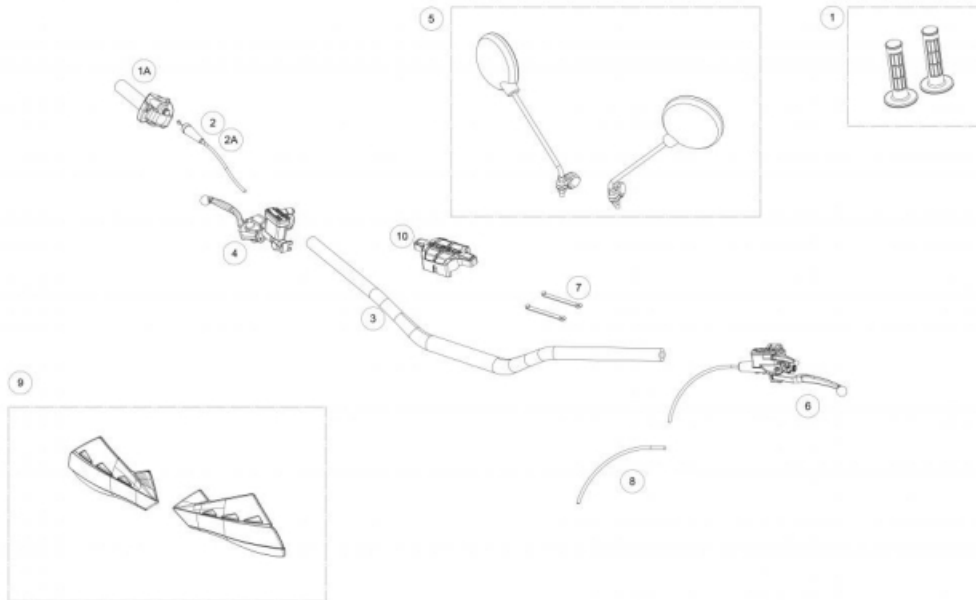

FAIRING

TRANSPARENT STICKER

ENGINE MR 2022 80 ANIV

HANDLEBAR

1	RJ-HANDLEBAR RENTAL GRIPS (GASGAS EC/XC 18-19, MR 20→) (GRAY) : BE26100GG-CRB-1 0/000.530.9103 (u. 1)	
1A	RJ-MR THROTTLE GRIP TWIST (2001-2019) : BE25624007 : BE25724007 0/000.530.9100 (u. 1)	
2	RJ-MR THROTTLE CABLE (HOMOLOGATED) (2018-2019) : BE78501GG-CLJ-1 0/000.550.9102 (u. 1)	
2A	RJ-MR THROTTLE CABLE (HOMOLOGATED) (2018-2019) : BE78501GG-CLJ-1 0/000.550.9102 (u. 1)	
3	OBSOLETE - 0/000.160.9112 RJ-RENTAL HANDLBAR {GASGAS EC/XC 18-19, MR 20→} 0/000.170.9102 (u. 1)	OBSOLETE
4	RJ-MR BRAKE PUMP DEL.NISSIN=BC25922008/2 : BC25922008 0/000.820.9106 (u. 1)	
5	REAR VIEW MIRROR SET : 1610010211, L300760 : BT29000GG-CKR-1 0/000.990.9100 (u. 1)	
6	RJ-MR COMPLETE MAGURA CLUTCH PUMP, 9.5 (167) (2018-2019) : BE45000003011 : ME250632026 0/000.830.9101 (u. 1)	
7	RJ-MR HANDLEBAR ZIP-TIES 0/000.680.0060 (u. 2) RUBBER CABLE TIES : BFS450320067 0/000.360.9110 (u. 2)	
8	RJ-MR STARTER CABLE (2018-2019) : BE25601GG-CLJ-1 0/000.550.9100 (u. 1)	
9	RIEJU/GASGAS (LEFT/RIGHT) POLISPORT HAND GUARDS KIT (WHITE) (2012--->) : BFS945003013, BE94500GG-CAF-1, BE94500CT-CLJ-1 BE90000223012 (u. 1)	
10	RJ-MR HANDLEBAR GUARD (2019) : BE25001GG-CSK-1 0/000.220.9105 (u. 1)	