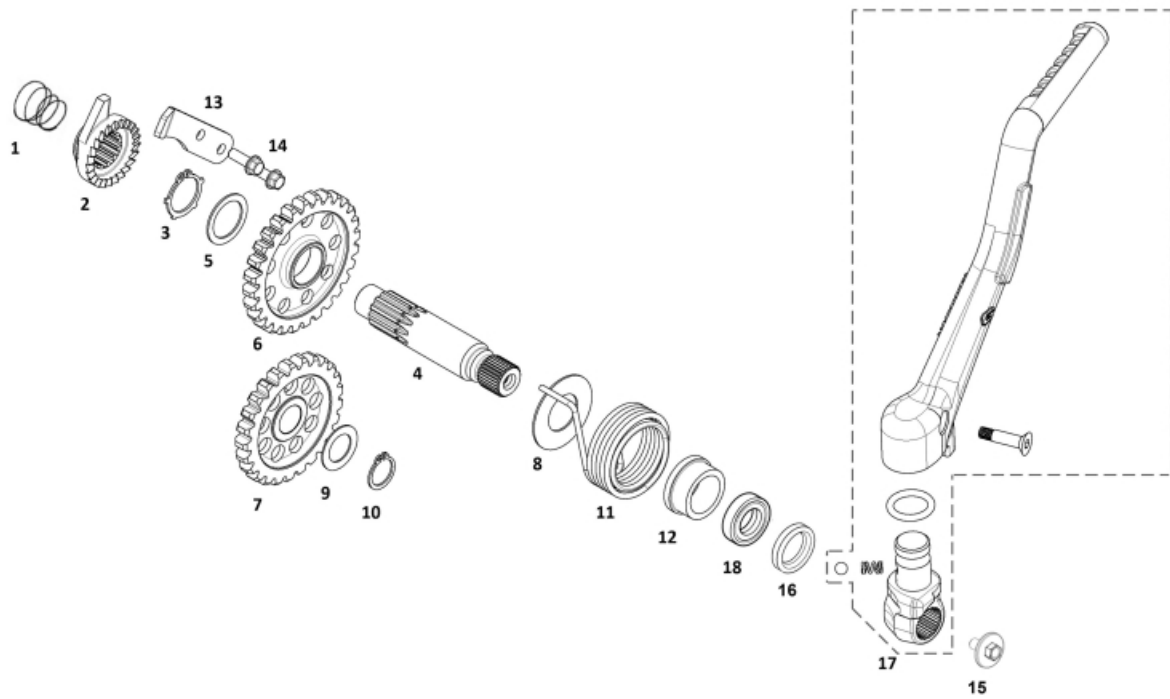

KICK STARTER

1	RJ-MR KICKSTART SPRING : ME25636006 0/000.470.9109 (u. 1)
2	RJ-MR INNER KICKSTART GEAR : ME250126004, ME25636004 : ME120126004 0/005.400.9110 (u. 1)
3	RJ-MR KICKSTART CIRCLIP : M03615000 : ME25636052 0/000.300.9105 (u. 1)
4	RJ-MR KICKSTARTER SHAFT : ME25636003 : ME250126003 0/005.400.9106 (u. 1)
5	RJ-MR KICKSTART WASHER 27x202x1 : ME25636000 0/000.440.9109 (u. 1)
6	RJ-KICKSTART GEAR {GASGAS/RIEJU} : ME25636002 : ME250126002 0/005.400.9105 (u. 1)
7	RJ-MR KICKSTART INNER PINION : ME880002508 0/005.400.9108 (u. 1)
8	RJ-MR KICKSTART WASHER 20x40x1 : ME25636051 0/000.440.9111 (u. 1)
9	RJ-MR WASHER 24x15x.08 : ME25636018 : ME25636012 0/000.440.9110 (u. 1)
10	CIRCLIP 15mm : MIT50036512 : M02623000 0/000.300.9101 (u. 1)
11	RJ-MR KICKSTART RETURN SPRING : ME86000GG-CAB-1 0/000.470.9110 (u. 1)
12	RJ-MR KICKSTART RETURN SPRING BUSHING : ME250136053 : ME86500GG-CAB-1 0/000.480.9125 (u. 1)
13	RJ-MR KICKSTART RATCHET BRACKET : ME25636005 0/000.980.9114 (u. 1)
14	HEAD SCREW 5x15: T0205015/2, T0205010 : T0205015 0/000.460.9115 (u. 2)
15	SPECIAL SCREW 6x11 : BE250036062, T0226011 0/000.460.9134 (u. 1)
16	RJ-MR KICKSTART LEVER BUSHING (2014-2019) : ME89025GG-CAB-1 0/000.480.9126 (u. 1)