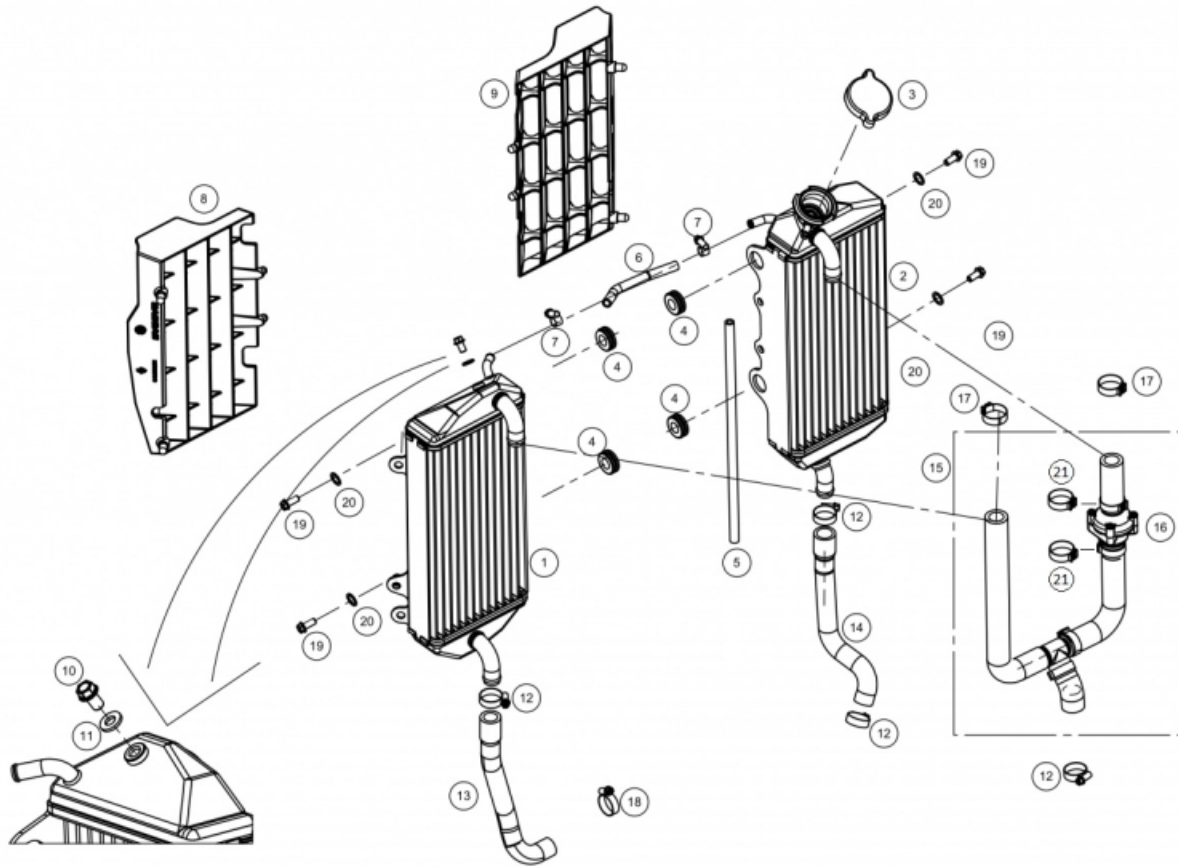

RADIATOR

1	RJ-MR (LEFT) RADIATOR (SIX-DAYS) (2019) : BE70500GG-CSK-1, 0/000.580.9101 0/000.580.9103 (u. 1)
2	RJ-MR (RIGHT) RADIATOR (SIX-DAYS) (2019) : BE70000GG-CSK-1, BE70000GG-CLJ-1 0/000.580.9102 (u. 1)
3	RJ-MR FLOWERED RADIATOR CAP 1.8 REDUCED 0/000.410.9112 (u. 1)
4	(ENDURO) RADIATOR SILENBLOCK GROMMET : G210700 BIE500132031 (u. 4)
5	RJ-MR RADIATOR BREATHER HOSE 5X8 39CM (2018-2019) : BE25632009 0/000.290.9117 (u. 1)
6	RJ-MR RADIATOR UNION HOSE (2018-2019) : BE71015GG-CLJ-1 0/000.290.9103 (u. 1)
7	TORRO COLLAR WITHOUT END (10107270010) : L200060 0/000.680.9108 (u. 2)
8	RJ-LEFT RADIATOR GRID {GASGAS EC/XC 18-19, RIEJU MR RACING/PRO 2021->} (BLACK) : BE73055GG-CLJ-1 0/000.220.9113 (u. 1)
9	RJ-RIGHT RADIATOR GRID {GASGAS EC/XC 18-19, RIEJU MR RACING/PRO 2021->} (BLACK) : BE73050GG-CLJ-1 0/000.220.9112 (u. 1)
10	FLANGE SCREW 6x10 : T0226010 0/000.460.9133 (u. 1)
11	HEAD BOLT WASHER 6x8 : ME25916002 : T4006008 0/000.440.9122 (u. 1)
12	RJ-TORRO COLLAR WITHOUT END 16-27 (10107270027) : L200059 0/000.680.9107 (u. 4)
13	RJ-MR (LEFT) RADIATOR LOWER HOSE (2018-2019) : BE71085GG-CLJ-1 0/000.290.9105 (u. 1)
14	RJ-RIGHT RADIATOR LOWER HOSE {GASGAS 18-19, RIEJU MR 20->} : BE71080GG-CAB-1 0/000.290.9104 (u. 1)