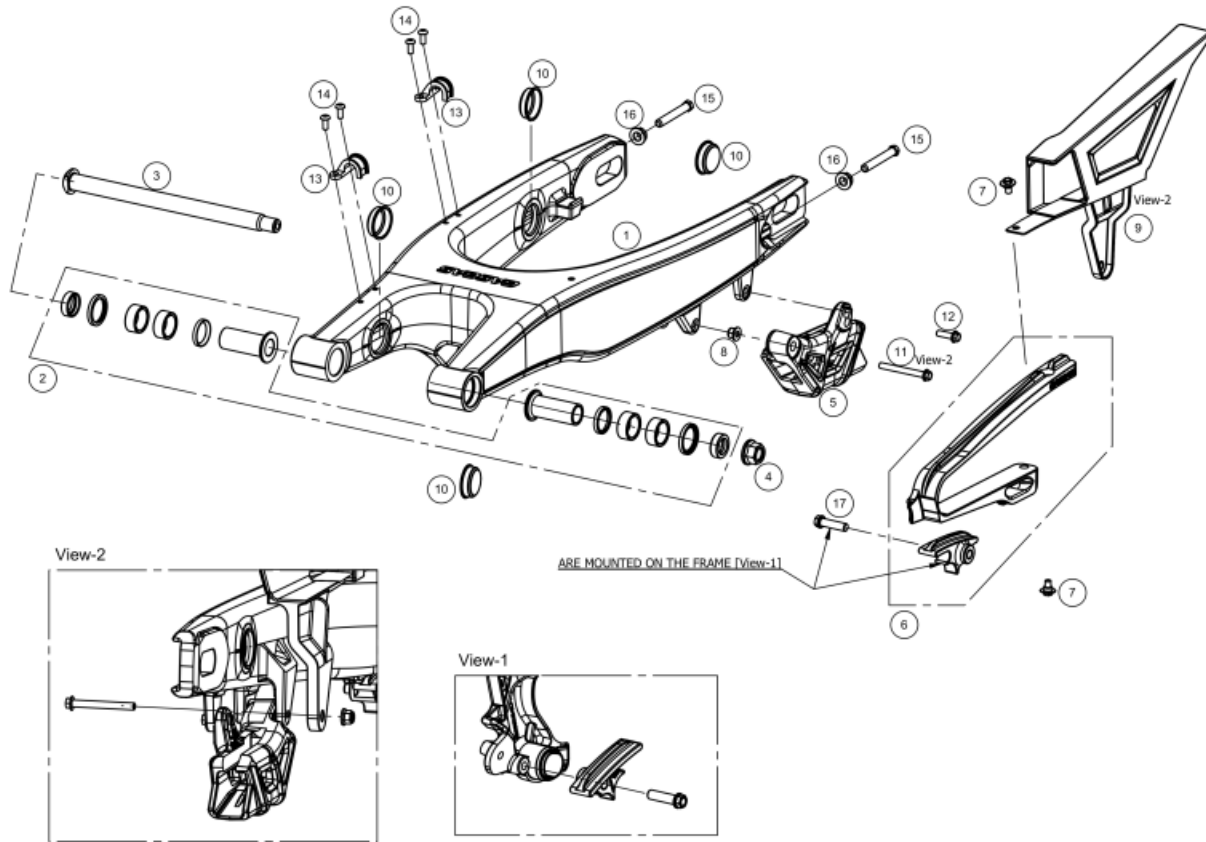

SWINGARM

1	RJ-MR SWINGARM (2018-2019) : BE4000GG-CLJ-1 0/000.020.9100 (u. 1)
2	SWINGARM REPAIR KIT {GASGAS 18-19, RIEJU MR 20->} BE41000CT-CLJ-1 (u. 1)
3	RJ-MR SWINGARM AXLE (2018-2019) : BE44500GG-CLJ-1 0/000.190.9101 (u. 1)
4	RJ-MR SWINGARM NUT : B260700 : BE25612009 0/000.340.9103 (u. 1)
5	RJ-GUIDE CHAIN {GASGAS EC/XC 18-19, MR 20->} : BE42000GG-CLJ-1 0/000.710.9100 (u. 1)
6	CHAIN SLIDER KIT {GASGAS EC/XC 18-19} : BE43015GG-CLJ-1, BE43016GG-CLJ-1, BE43017GG-CLJ-1 BE43015CT-CLJ-1 (u. 1)
7	SCREW +WASHER 6x7 : T0806007 0/000.460.9161 (u. 2)
8	RJ-FLANGE NUT 6926 M6 Cal.8 Z : T2206002, 0/000.340.9117 0/000.340.0170 (u. 1)
9	RJ-MR CHAIN PROTECTION (STD) : BE44520GG-CLJ-1 0/000.220.9107 (u. 1)
10	RJ-MR SWINGARM CAP (2018-2019) (465658) : BE43000GG-CLJ-1 0/000.410.9100 (u. 4)
11	SPECIAL SCREW 6X55 : T0206055 0/000.460.9127 (u. 1)
12	HEX BOLT 6x20 10.9 : T0206020/2, T0206020/3 : T0206020 0/000.460.9120 (u. 1)
13	RJ-SWINGARM HOSE HOLDER {GASGAS EC/XC 18-19} : BE25612006, BE25612008, B240700 0/000.630.9101 (u. 2)
14	HEAD SCREW 5x15: T0205015/2, T0205010 : T0205015 0/000.460.9115 (u. 4)
15	WHEEL TENSOR SCREW : BFS450722212 0/000.460.9105 (u. 2)