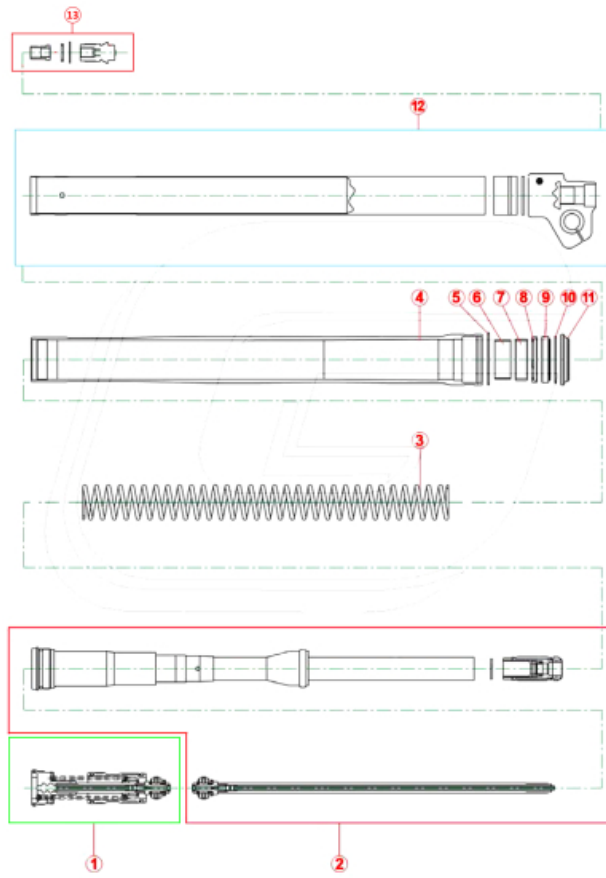

FORK PARTS

1	(ENDURO) KAYABA SUSPENSION COMPLETE CARTRIDGE CAPSULE BE20240CT-CLJ-1 (u. 1)
2	(ENDURO) KAYABA HYDRAULIC SUSPENSION SET BE20220GG-CLJ-1 (u. 1)
3A	(ENDURO) KAYABA SUSPENSION SPRINGS SET 4.0 BE20170CT-CLJ-1 (u. 1)
3B	(ENDURO) KAYABA SUSPENSION SPRINGS SET 4.2 BE20171CT-CLJ-1 (u. 1)
3C	(ENDURO) KAYABA SUSPENSION SPRINGS SET 4.4 BE20172CT-CLJ-1 (u. 1)
4	(ENDURO) KAYABA SUSPENSION BOTTEL SET BE20100CT-CLJ-1 (u. 1)
5	KAYABA SUSPENSION RETENTION RING {GASGAS EC/XC} BE20145GG-CLJ-1 (u. 1)
6	(ENDURO) KAYABA GLACIER FORK-LEG SUSPENSION (110034800102) BE20150GG-CLJ-1 (u. 1)
7	(ENDURO) KAYABA SUSPENSION GLACIER BAR (110044800202) BE20151GG-CLJ-1 (u. 1)
8	(ENDURO) KAYABA SUSPENSION WASHER BE20186GG-CLJ-1 (u. 1)
9	(ENDURO) KAYABA SUSPENSION SEALS SET BE20140CT-CLJ-1 (u. 1)
10	(ENDURO) KAYABA SUSPENSION CIRCLIP CTO. BE20135GG-CLJ-1 (u. 1)
11	KAYABA SUSPENSION DUSTKEEPER SET {RIEJU} BE20130CT-CLJ-1 (u. 1)
12A	(ENDURO) (RIGHT) KAYABA COMPLETE SUSPENSION BAR BE20110CT-CLJ-1 (u. 1)