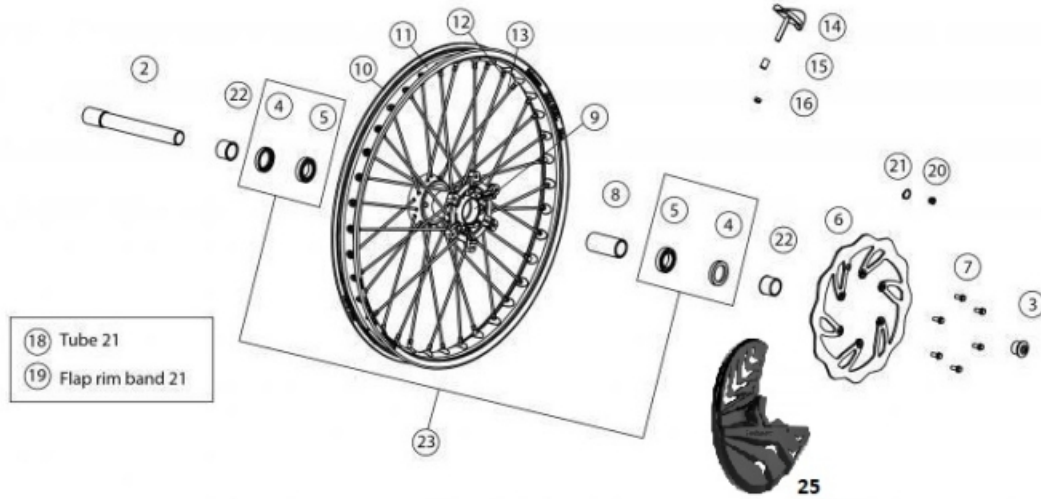

FRONT WHEEL

2	RJ-FRONT AXLE INNER SCREW {RIEJU MR 22} 0/000.460.9166 (u. 1)
	RJ-MR (FRONT) WHEEL AXLE 208CM (2011-CURRENT) : BE53000R3011 0/000.190.9102 (u. 1)
3	RJ-MR (FRONT) WHEEL AXLE BOLT (2007-2019) : BE250718026 0/000.340.9100 (u. 1)
4	FRONT WHEEL GASKET {GASGAS EC/XC} BE250418057 (u. 2)
5	(ENDURO) (FRONT) WHEEL BEARING ME120136055 (u. 2)
6	RJ-MR FRONT BRAKE DISC DIAM. 260 FLOATING : 0/001.200.9102 0/001.090.9106 (u. 1)
7	BOLT 0.6x14 : T0246014 0/000.460.9142 (u. 1)
8	RJ-MR FRONT WHEEL SPACER BE250418058 (u. 1)
9	RJ-FRONT WHEEL HUB {GASGAS 14-19/RIEJU 20} BE54110GG-CAB-1 (u. 1)
10	RJ-MR (FRONT) EXCEL RIM (BLACK) (2001-2019) : BE54000R2509 : BE54001R2509 0/000.230.9101 (u. 1)
11	RJ-MR (FRONT) WHEEL RIM + HUB + SPOKES (SILVER) MOUNTED : BE54000CT-CLJ-1 0/000.110.9100 (u. 1)
12	FRONT WHEEL SPOKE NUT {GASGAS EC/XC} BE542503013 (u. 36)
13	(ENDURO) (FRONT) WHEEL SPOKE (SILVER) BE542003013 (u. 36)
14	RJ-MR (FRONT) TIRE HOLDER : BE505002509 0/000.220.9114 (u. 1)
15	RJ-MR (FRONT) WHEEL HOLDING BUSHING 8X12X12 : BE250518048/2, BE250518048 : BE555102510 0/000.480.9112 (u. 1)
16	NYLOC NUT 8mm : T2108001, T2108001/2 0/000.340.9114 (u. 1)