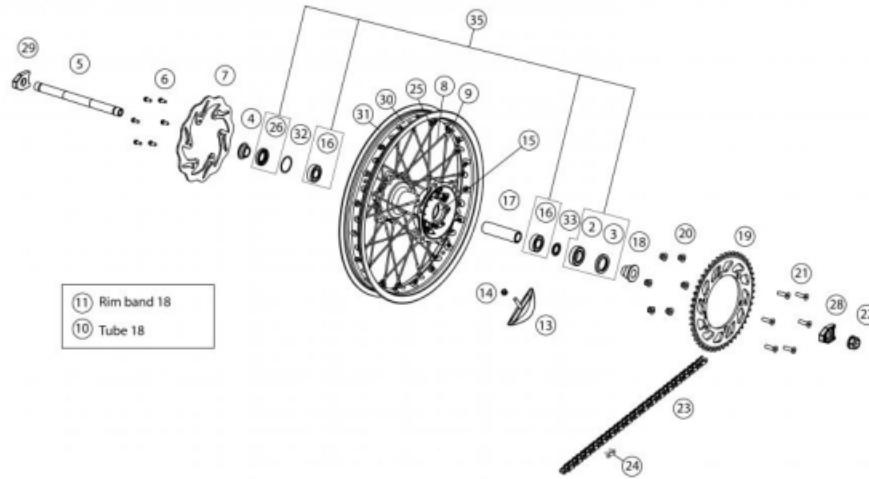

REAR WHEEL

2	WHEEL BEARING {GASGAS EC/XC 04-19} BE250318054 (u. 1)
3	(ENDURO) (REAR) WHEEL SEAL BE250318055 (u. 1)
4	RJ-REAR SHORT WHEEL SPACER : R600701 : BE250018025 0/000.480.9104 (u. 1)
5	RJ-WHEEL AXLE {GASGAS 18-19} : BE58000GG-CLJ-1 0/000.190.9103 (u. 1)
6	HEX FLANGE BOLT 6x14 : T0206014/2 : T0206014 0/000.460.9118 (u. 6)
7	RJ-REAR BRAKE DISC {GASGAS EC/XC 18-19} 0/001.090.9108 (u. 1)
8	REAR WHEEL SPOKE 192x4.5 *BRAKE SIDE 18** {GASGAS} (SILVER) BE59200GG-CLJ-1 (u. 18)
9	REAR WHEEL SPOKE 188x4.5 (SILVER) (CROWN SIDE 18") {GASGAS EC/XC} BE59210GG-CLJ-1 (u. 18)
10	RJ-MR (REAR) AIR HOSE ME-CR18F NHS M/CV1-09-1 : BE25618004, N180705 : BE552002511 0/000.520.9102 (u. 1)
11	RJ-MR (REAR) WHEEL RIM BAND : BE25618003, N160700 : BE553002511 0/000.220.9110 (u. 1)
13	RJ-MR (REAR) TIRE HOLDER (2001-2019) : R520003, BE25618008/3, BE25618008, BE250218008 : BE555002509 0/000.220.9115 (u. 1)
14	NYLOC NUT 8mm : T2108001, T2108001/2 0/000.340.9114 (u. 1)
15	(ENDURO) (REAR) WHEEL HUB BE59100GG-CLJ-1 (u. 1)
16	WHEEL BEARING : C160700 C160001 (u. 2)