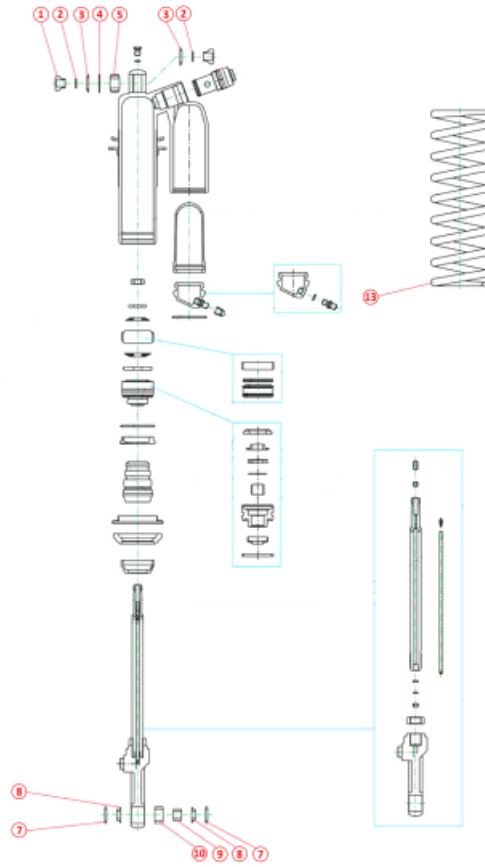

SHOCK ABSORBER

1	(ENDURO) KAYABA SUSPENSION BUSHING (2018-2019) BE20210GG-CLJ-1 (u. 1)
2	(ENDURO) KAYABA SUSPENSION BALL-JOINT O-RING BE30025GG-CLJ-1 (u. 3)
3	(ENDURO) KAYABA SUSPENSION SUPERIOR BALL-JOINT SEAL BE23295GG-CLJ-1 (u. 3)
4	(ENDURO) KAYABA SUSPENSION BALL-JOINT WASHER : BE23290GG-CLJ-1 BE232990GG-CLJ-1 (u. 1)
5	(ENDURO) KAYABA SUSPENSION SUPERIOR BALL-JOINT BE23250GG-CLJ-1 (u. 1)
7	KAYABA SUSPENSION DUST KEEPER LOWER BALL-JOINT SEAL {GASGAS EC/XC} BE23280GG-CLJ-1 (u. 2)
8	KAYABA SUSPENSION LOWER BALL-JOINT BUSHING {RIEJU MR} BE23285GG-CLJ-1 (u. 1)
9	(ENDURO) KAYABA SUSPENSION LOWER NOZZLE BEARING BE36060GG-CLJ-1 (u. 1)
10	(ENDURO) KAYABA SUSPENSION LOWER BALL-JOINT BEARING BE23300GG-CLJ-1 (u. 1)
13	(ENDURO) KYB SUSPENSION SPRING SHOCK ABSORBER 46 mm 52n BE30011GG-CLJ-1 (u. 1)
	(ENDURO) KAYABA SUSPENSION MUZZLE SHOCK ABSORBER 46mm 50N BE30010GG-CLJ-1 (u. 1)
	(ENDURO) KAYABA SUSPENSION MUZZLE SHOCK ABSORBER 46mm 54N BE30012GG-CLJ-1 (u. 1)