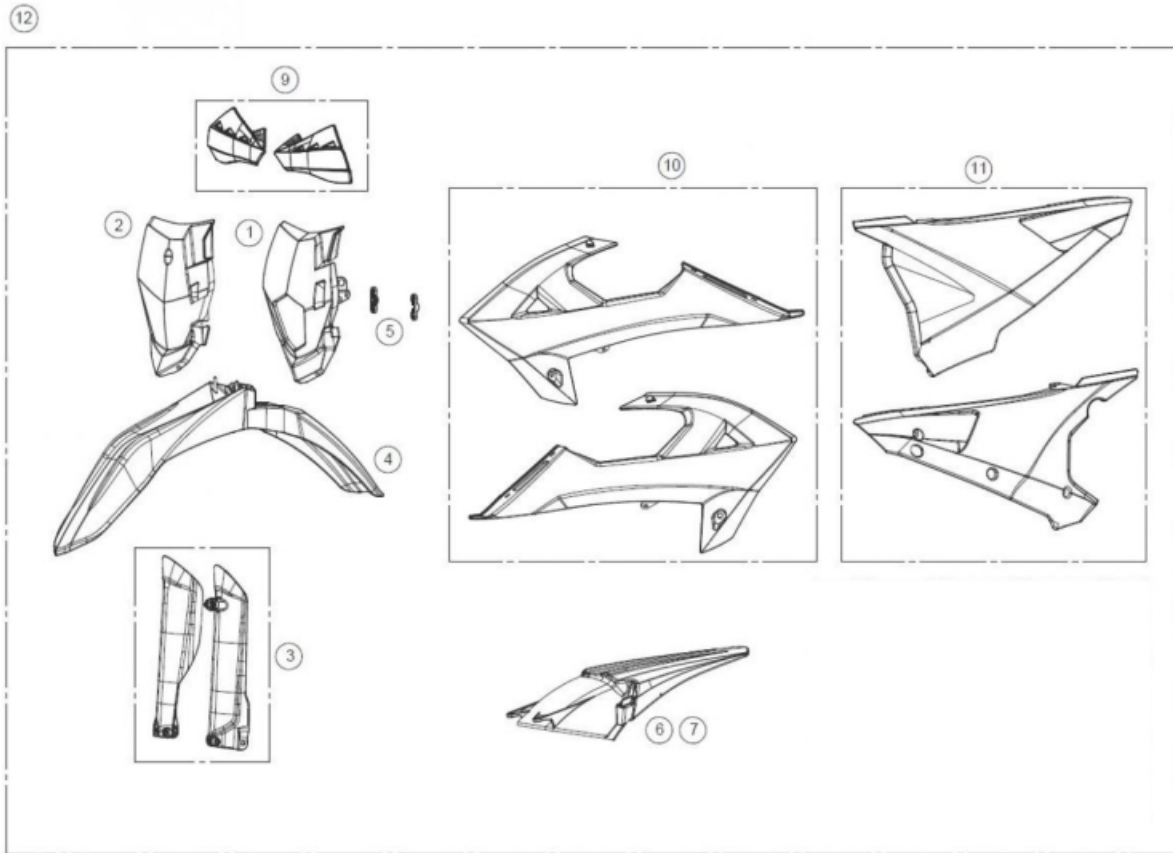

FAIRING

1	RJ-MR (FRONT) EC NUMBER PLATE (WHITE) (2018-2019) : BE90500GG-CLJ-1 0/000.620.9100 (u. 1)
2	RJ-FRONT NUMBER PLATE {GASGAS XC 18-19, RIEJU 21 →} (WHITE) : BE90500GG-MXC-1 0/000.570.9113 (u. 1)
3	RJ-FORK PROTECTOR SET {GASGAS EC/XC 18-19, RIEJU MR 2021->} (BLACK) 0/000.220.9118 (u. 1)
4	RJ-FRONT FENDER {GASGAS EC 18-19, RIEJU MR 21 →} (WHITE) : BE91004GG-CLJ-1 0/000.050.9101 (u. 1)
5	RJ-PLASTIC LIGHT SUPPORT {MR} (BLACK) 0/000.980.9127 (u. 1) RJ-MR PLASTIC LIGHT SUPPORT (WHITE) (2012- 2019) : BE905102511 0/000.980.9104 (u. 1)
6	RJ-MR (REAR) FENDER (WHITE) (2018-2019) : BE93500GG-CLJ-1 0/000.060.9100 (u. 1)
7	RJ-REAR FENDER {GASGAS XC 18-19} (WHITE) : BE93500GG-MXC-1 0/000.060.9103 (u. 1)
9	CTO.PARAMANOS ENDURO BLANCO(QWEST) : BE94500CT-CLJ-1 0/000.770.9100 (u. 1)
10	RJ-MR (LEFT/RIGHT) MR RADIATOR COVER SET (BLACK) 0/K00.570.9102 (u. 1)
11	RJ-MR MR NUMBER PLATE SET (WHITE) 0/K00.570.9101 (u. 1)