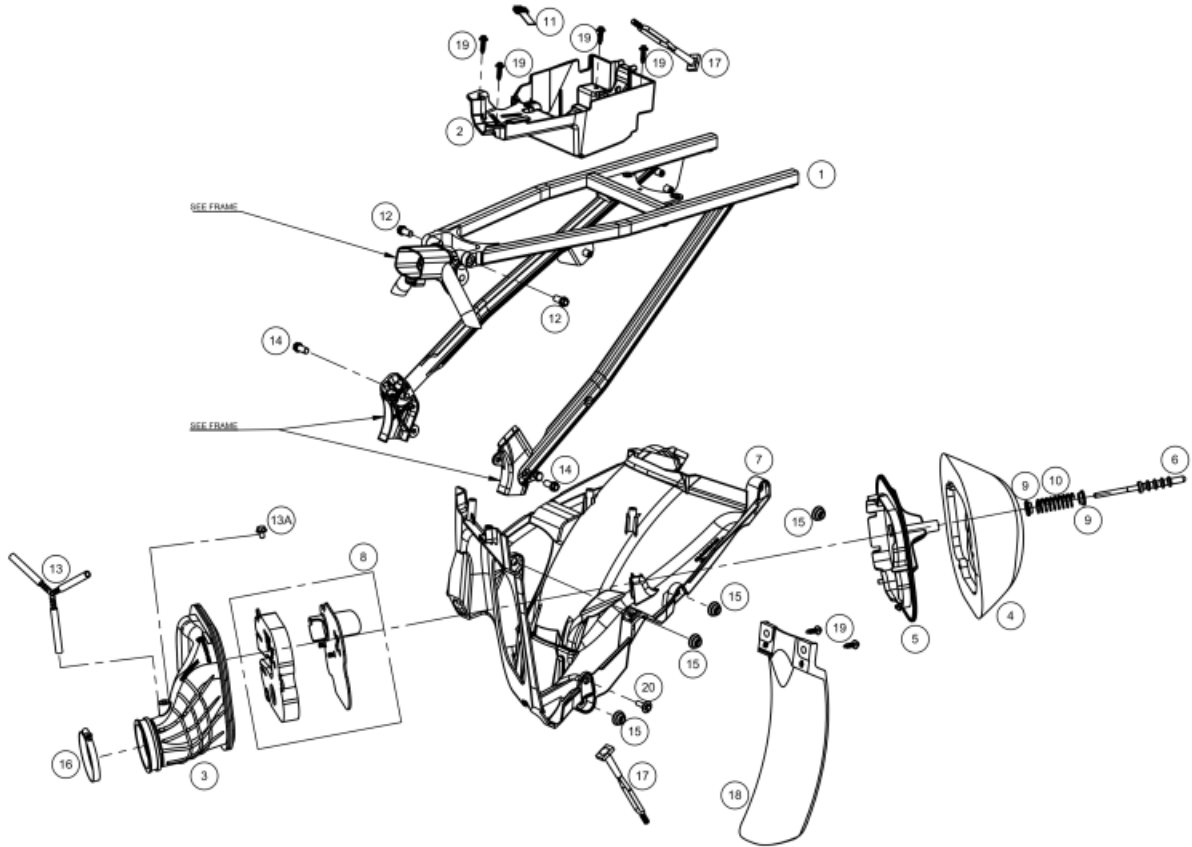

REAR FRAME

1	RJ-SUB-FRAME {MR} 0/K00.010.9102 (u. 1)	
2	RJ-MR BATTERY BRACKET-CDI-RELE STARTER (2018-2019) : BE41010GG-CLJ-1 0/000.570.9101 (u. 1)	
3	RJ-MR MANIFOLD C. FILTER (2018-2019) : BE79200GG-CLJ-1 0/000.360.9113 (u. 1)	
4	OBSOLETE - 90-07121 : FWF FILTER *RIEJU 2021* 0/001.070.9101 (u. 1)	OBSOLETE
5	RJ-MR AIR FILTER HOLDER (2018-2019) : BE79505GG-CLJ-1 0/000.570.9104 (u. 1)	
6	BE250728003 : AIR FILTER SUPPORT ROD (SILVER) (2018-2019) : MF25000032512 0/000.980.9117 (u. 1)	
7	RJ-MR FILTER AIR BOX (2018-2019) : BE79000GG-CLJ-1 0/000.570.9103 (u. 1)	
8	(ENDURO) AIR FILTER RESTRICTOR KIT (2018-2019) BE79800CT-CLJ-1 (u. 1)	
9	RJ-MR AIR FILTER NYLON WASHER (2018-2019) : BE250728052 0/000.440.9100 (u. 2)	
10	RJ-MR AIR FILTER BOX SPRING (2018-2019) : BE79525GG-CAK-1 : BE250728051 0/000.470.9105 (u. 1)	
11	RJ-MR CDI HOLD-DOWN BAND : BE250034100 0/000.360.9101 (u. 1)	
12	SCREW ESP. 8x25 : T0228025 0/000.460.9137 (u. 2)	
13A	M6X12 BLACK ESPECIAL PLASTIC SCREW : BT35000083012 0/000.460.9109 (u. 1)	
13	RJ-MR BLOW-BY DEVAPORIZING TUBE SET (2018-2019) : BE71155CT-CLJ-1 0/000.290.9106 (u. 1)