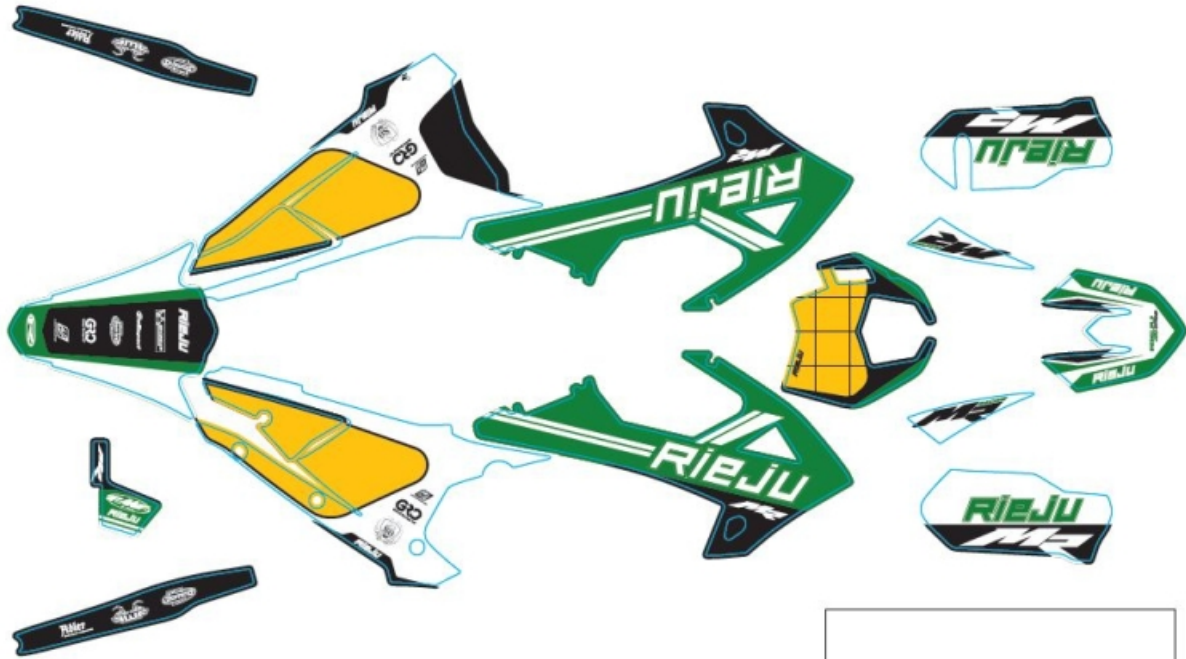

STICKERS

0/000.390.9135 JUEGO CALCAS MR EDICION LIMITADA 80

1	Kit, Sticker, Limited Edition 80th Anniversary, RIEJU 0/000.390.9135 (u. 1)	
2	OBSOLETE - RJ-NUMBERED DECEMBER EDITION 80 ANNIVERSARY MR 0/000.390.9140 (u. 1)	OBSOLETE
3	RJ-CALCA "COMPETITION USE ONLY" MR 0/000.390.9116 (u. 1)	
4	RJ-APPROVAL LABEL R78 MR 0/000.390.9128 (u. 1)