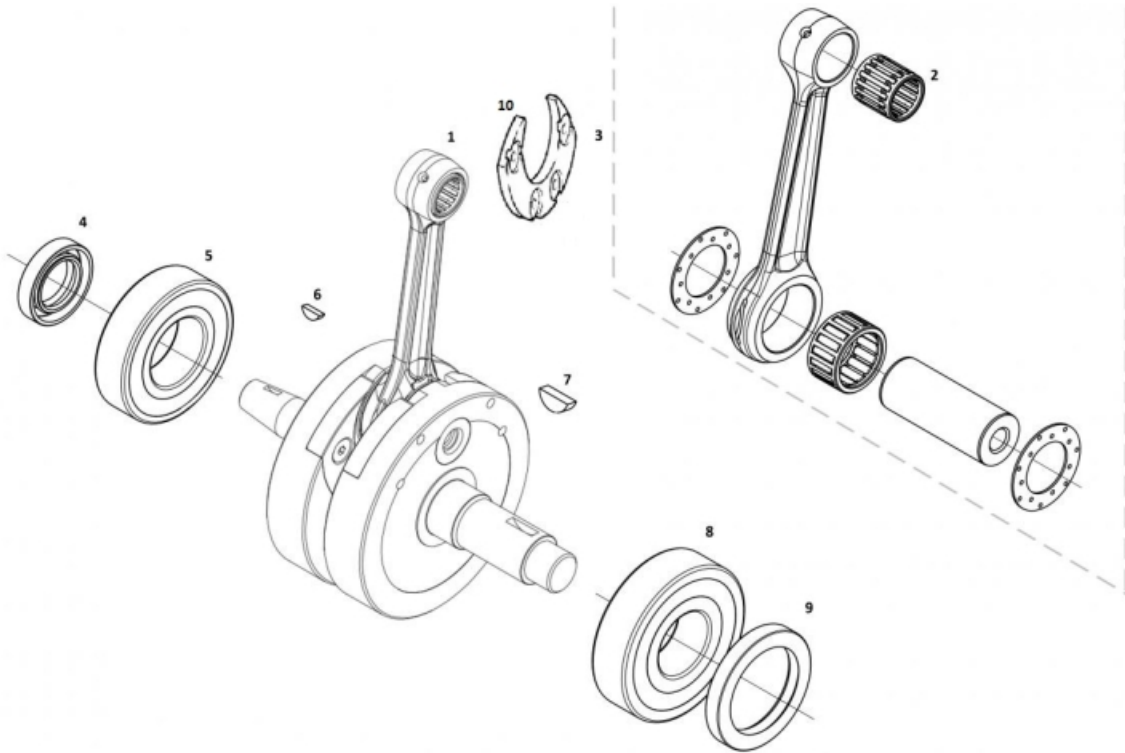

CRANKSHAFT

1	RJ-MR CRANKSHAFT ASSEMBLY (250,300cc) : ME30000CT-CLJ-1, 0/005.380.9101 0/005.380.9100 (u. 1)	
1	RJ-MR CRANKSHAFT (200cc) (2014) 0/005.380.9102 (u. 1)	
2	(ENDURO) PISTON PIN BEARING : ME2561627 ME25616035 (u. 1)	
3	OBSOLETE - 0/000.980.9102 : CONECTING ROD *250cc, 300cc* {GASGAS} : ME30912100, 25018249 ME25612100 (u. 1)	OBSOLETE
4	RJ-LEFT CRANKSHAFT SEAL : 12504002, 25004000, ME25612009 : ME250112009 0/000.890.9103 (u. 1)	
5	Bearing, Crankshaft, Left, RIEJU 0/000.960.9115 (u. 1)	
6	CRANKSHAFT FLYWHEEL KEY : MT280234016 0/005.490.9102 (u. 1)	
7	RJ-MR CRANKSHAFT KEY : ME31030GG-CAB-1 0/005.490.9100 (u. 1)	
8	Bearing, Crankshaft, Right, RIEJU 0/000.960.9116 (u. 1)	
9	RJ-RIGHT CRANKSHAFT SEAL TB2J 38-52 7 : ME250112008 0/000.890.9102 (u. 1)	
10	RJ-MR COUNTER WEIGHT NYLON (200cc) : ME20812021 0/005.075.9100 (u. 1)	
10	COUNTERWEIGHT NYLON EC250,300 : MC25712021 : ME250212021 0/005.075.9101 (u. 1)