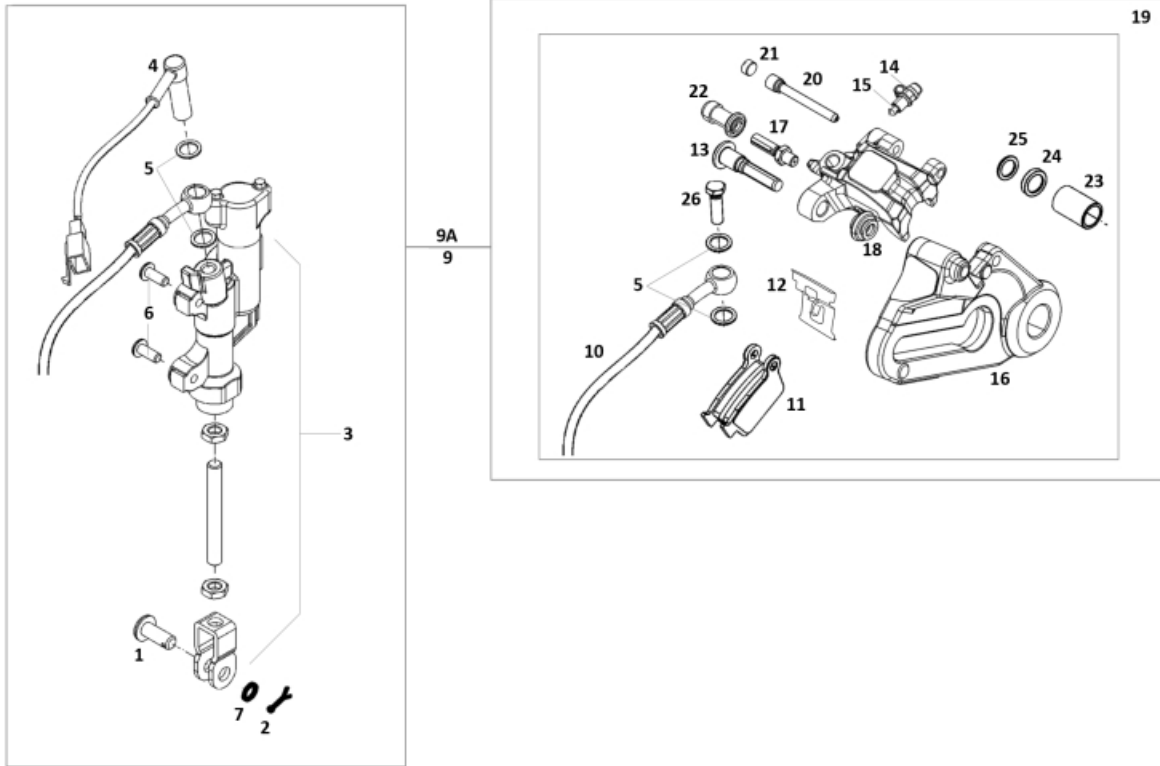

REAR BRAKE

1	RJ-MR (REAR) BRAKE PEDAL PIN 8x20 : BE25622026 0/000.840.9101 (u. 1)
2	RJ-MR (REAR) BRAKE PEDAL PIN STOPPER 2x20 : BE25622027 0/000.840.9102 (u. 1)
3	RJ-MR (REAR) COMPLETE BRAKE PUMP (2018-019) : BE66000GG-CLJ-1 0/000.820.9105 (u. 1)
4	RJ-INTERRUPTOR 23-016/1 STOP BOMBA NISSIN 3 0/000.720.9104 (u. 1)
5	RJ-CLUTCH HOSE WASHER 10x4x1 : R330700 BE25622007 (u. 4)
6	HEX FLANGE SCREW 6x16 : T0206016/2, T0106016N, T0106016, BE25618032, BE250018029 : T0206016 0/000.460.9119 (u. 2)
7	RJ-WASHER 8x16x1 ZINC PLATED BRAKE PEDAL GASGAS 0/000.440.0302 (u. 1)
8	RJ-MR SHORT UNEX CLAMP 2.5x98 : BE25634010 0/000.660.9106 (u. 3) RJ-FLANGE 2.5x100 T18ROS-PA66HS-BK 0/000.680.0081 (u. 3)
9	RJ-MR (REAR) COMPLETE BRAKE SET (EC) (2018-2019) : BE65000CT-CLJ-1 0/000.820.9104 (u. 1)
10	(ENDURO) (REAR) BRAKE HOSE (NISSIN) BE661002509 (u. 1)
11	RJ-REAR BRAKE PADS *NISSIN* {GASGAS EC/XC 09-19/RIEJU MR 21->} BE675002509 (u. 1)
12	REAR BRAKE PAD BRACKET (B) {GASGAS EC/XC} BE250022091 (u. 1)
13	(ENDURO) (REAR) BRAKE CALIPER HOLDER SCREW BE250022096 (u. 1)
14	(ENDURO) RUBBER BLEEDER CAP (2001-2019) BE250022055 (u. 1)