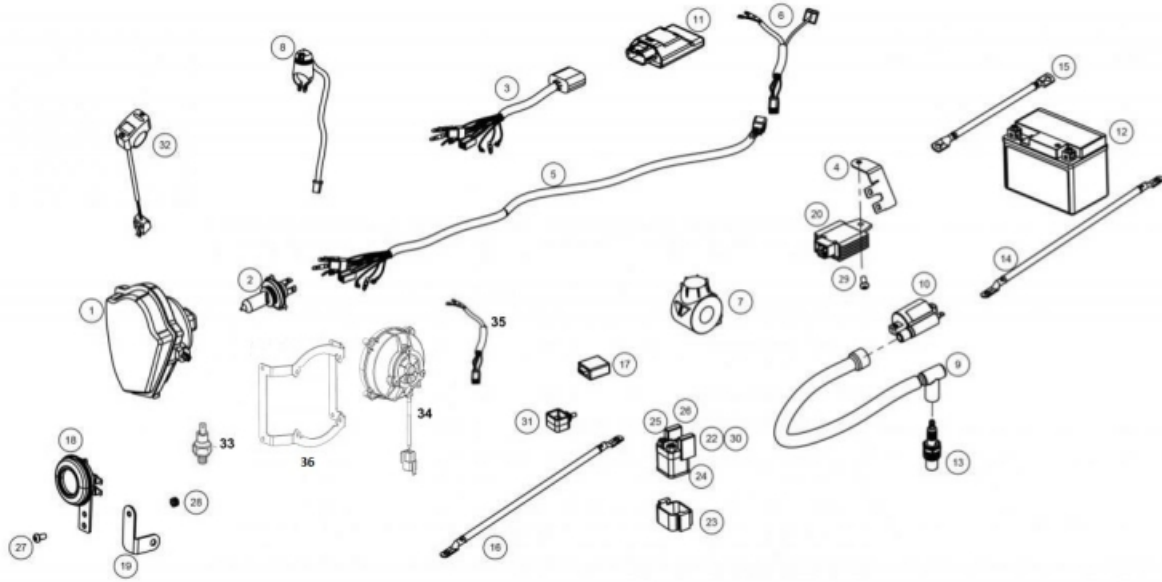

ELECTRICAL PARTS

1	RJ-MR COMPLETE HEADLAMP BEAM UNIT: EE200002511 0/000.600.0270 (u. 1)	
	RJ-LED KIT + SHORT/LONG LENS SYSTEM + LENS PROTECTOR, GasGas 18-19, RIEJU MR 21-Up 0/000.600.9101 (u. 1)	
2	HS1 12V3535W HALOGEN BULB L300125 (u. 1)	
3	RJ-MR CDI WIRE HARNESS : EE10000GG-CSK-1 0/000.160.9101 (u. 1)	
4	RJ-MR IGNITION CONNECTOR BRACKET (2018-2019) : EE75050GG-CLJ-1 0/000.980.9110 (u. 1)	
5	OBSOLETE - 0/000.160.9112 : RJ-MR EC GENERAL WIRE HARNESS (2018-2019) : EE10010GG-CLJ-1 0/000.160.9102 (u. 1)	OBSOLETE
	RJ-GENERAL WIRE HARNESS : 0/000.160.9102, EE10010GG-CLJ-1 0/000.160.9112 (u. 1)	
6	RJ-MR (REAR) TAIL LIGHT WIRE HARNESS (2018-2019) : EE30010GG-CLJ-1 0/000.160.9103 (u. 1)	
7	RJ-MR EC STARTING SWITCH (2018-2019) : EE60201GG-CLJ-1 0/000.720.9101 (u. 1)	
8	RJ- KILL SWITCH : ET85500GG-CGI-1 0/000.720.9102 (u. 1)	
9	RJ-MR SPARK PLUG CAP NGK 5K OHM : BT280634000, BT27934000 : BE25934000 0/005.110.9100 (u. 1)	
10	RJ-IGNITION COIL : ET500002809, ET500003013 0/005.070.9100 (u. 1)	
11	RJ-CDI PROGRAM *250,300cc* {GASGAS EC/XC 2019} EE51100CT-CSK-2 (u. 1)	
	RJ-BS LITHIUM BATTERY - BSLI-02 0/000.900.9103 (u. 1)	
12	OBSOLETE - LITHIUM BATTERY 4.0 AH : EE40000GG-CSK-1 0/000.900.9100 (u. 1)	OBSOLETE
	RJ-BS LITHIUM BATTERY - BSLI-02 0/000.900.9103 (u. 1)	
13	RJ-MR SPARK PLUG DENSO W24ESRU : ME25634000, 25006012, NGK BR8EG : ME25934000 0/005.110.9101 (u. 1)	
14	RJ-MR POSITIVE BATTERY CABLE (2019) : EE40015GG-CSK-1 0/000.160.9105 (u. 1)