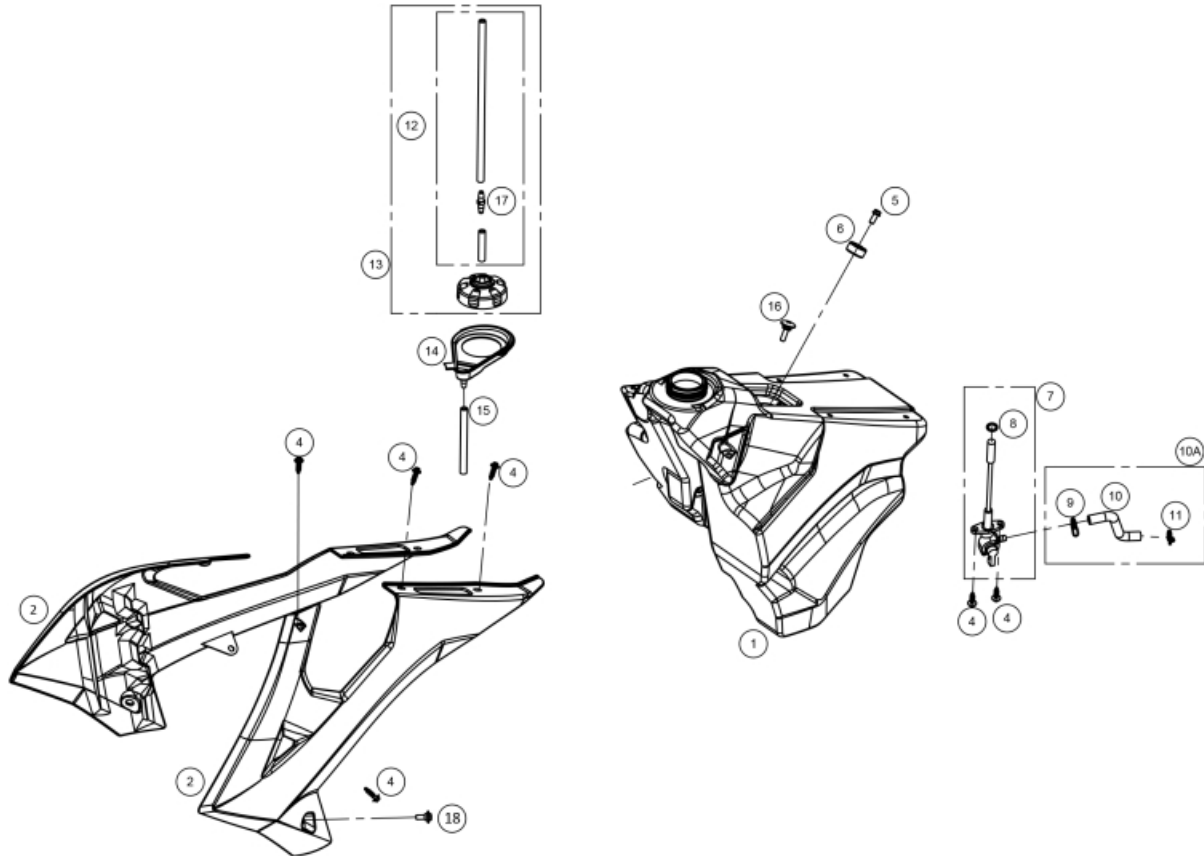

TANK

1	RJ-MR FUEL TANK (2018-2021) : BE76000GG-CLJ-1 0/000.030.9100 (u. 1)
2	RJ-MR (LEFT/RIGHT) MR RADIATOR COVER SET (BLACK) 0/K00.570.9102 (u. 1)
4	TORNILLO ESPECIAL ROSCA PLASTI T0806023 (u. 10) PENDING - T0806023 : SPECIAL SCREW THREAD PLASTIC HEXAGON CABOT WITH WASHER 6x20 T0806020 (u. 10)
5	HEX FLANGE BOLT 6x14 : T0206014/2 : T0206014 0/000.460.9118 (u. 1)
6	RJ-MR GAS TANK SILENTBLOCK GROMMET+WASHER : BE76065GG-CLJ-1 0/000.360.9105 (u. 1)
7	PETCOCK ASSEMBLY {RIEJU MR 18→} : BE76020GG-CLJ-1 0/000.370.9100 (u. 1)
8	FUEL TAP O-RING 10x25 B740120 (u. 1)
9	RJ-MR SPRING CLAMP : BE25610044 0/000.680.9102 (u. 1)
10A	RJ-MR GASOLINE TUBE (BENT) (2018-2019) : BE78005GG-CLJ-1 0/000.290.9108 (u. 1)
10	RJ-MR GASOLINE TUBE (STRAIGHT) (2018-2019) : BE78006GG-CLJ-1 0/000.290.9109 (u. 1)
11	RJ-MR COLLAR SPRING M-12X1.5 : BE25610046 0/000.680.9103 (u. 1)
12	RJ-MR FUEL TANK VENT HOSE 26cm : BE25636004, BT27810018, BT280310018E, G470000 : BT280310018 0/000.290.9115 (u. 1)
13	(ENDURO) GAS CAP KIT+TUBE : BE76010GG-CAB-1, BE250520010CT, BE250520010 BE76010CT-CAB-1 (u. 1)