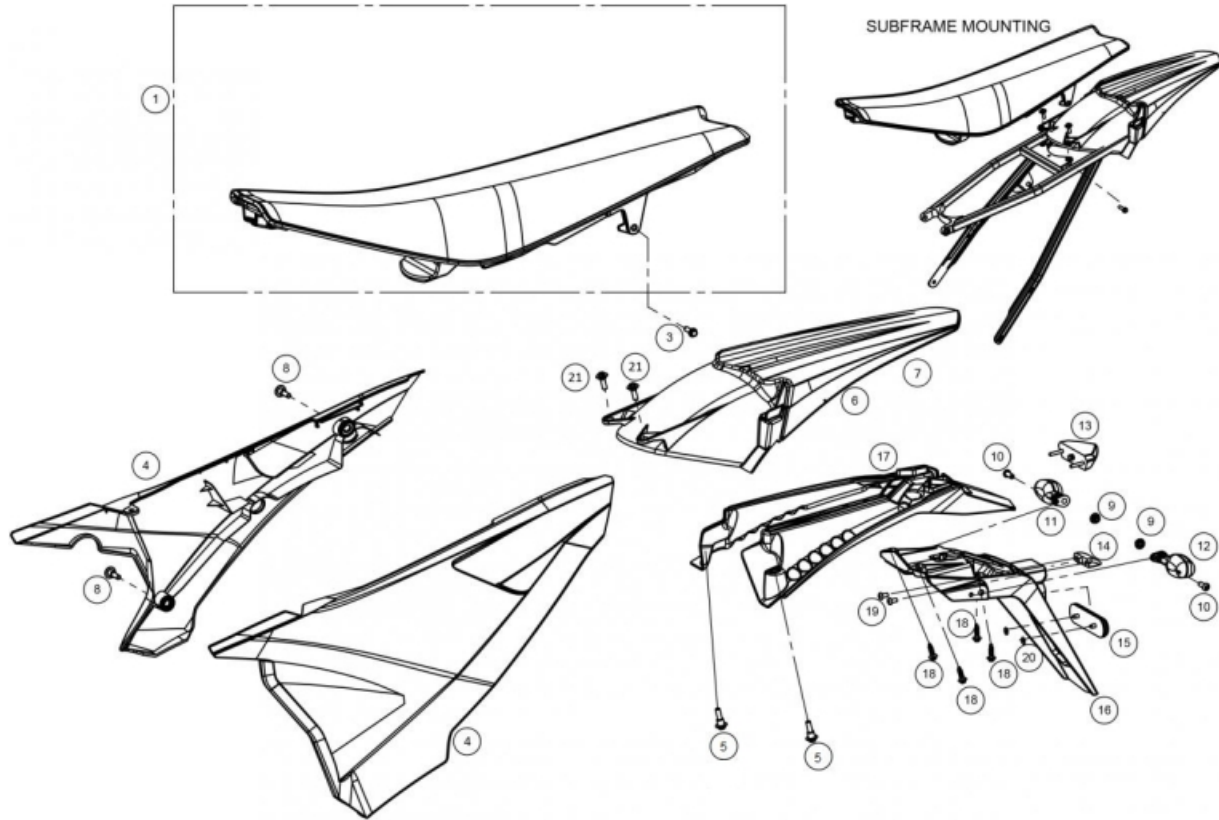

REAR FAIRING

1	RJ-MR COMPLETE SEAT (2018-2019) : BE94000GG-CLJ-1 0/000.040.9100 (u. 1)	
	RJ-SEAT COVER (BLACK) 0/000.040.9107 (u. 1)	
3	FLANGE BOLT 6x25 10.9 : T0206025/2 : T0206025 0/000.460.9121 (u. 1)	
4	RJ-MR MR NUMBER PLATE SET (WHITE) 0/K00.570.9101 (u. 1)	
5	RJ-SPECIAL SCREW 6x16 WITH DRACOMET CENTERING 0/000.460.9163 (u. 2)	
6	RJ-MR (REAR) FENDER (WHITE) (2018-2019) : BE93500GG-CLJ-1 0/000.060.9100 (u. 1)	
8	SCREW +WASHER 6x16 : T0806016 0/000.460.9100 (u. 2)	
9	FLANGE NUT 6mm : T2306000 : T2206000 0/000.340.9116 (u. 2)	
10	6X16 ULS SCREW : T0506016N, T0506016N/2 0/000.460.9156 (u. 2)	
11	RJ-MR (RIGHT REAR) INDICATOR (2005-2019) : BE250134021, BE250634021 : BE250634021/2 0/000.150.9102 (u. 1)	
12	RJ-MR (LEFT REAR) INDICATOR (2005-2019) : BE250634022, BE250134022 : BE250634022/2 0/000.150.9103 (u. 1)	
13	OBSOLETE - RJ - MR (REAR) LED TAIL LIGHT : EE30000GG-CLJ-1, 0/000.150.9106 0/000.150.9105 (u. 1)	OBSOLETE
14	RJ-MR (REAR) LIGHT PLATE (HD008000) (2018-2019) : BE30020GG-CLJ-1 0/000.150.9104 (u. 1)	
15	CATADIOPTRIC 700R ENDURO 2007 : BQ300234125 : BQ300234125/2 0/000.630.9103 (u. 1)	
16	OBSOLETE - RJ-0/K00.060.5302: MR (REAR) LICENSE PLATE HOLDER 0/000.060.9102 (u. 1)