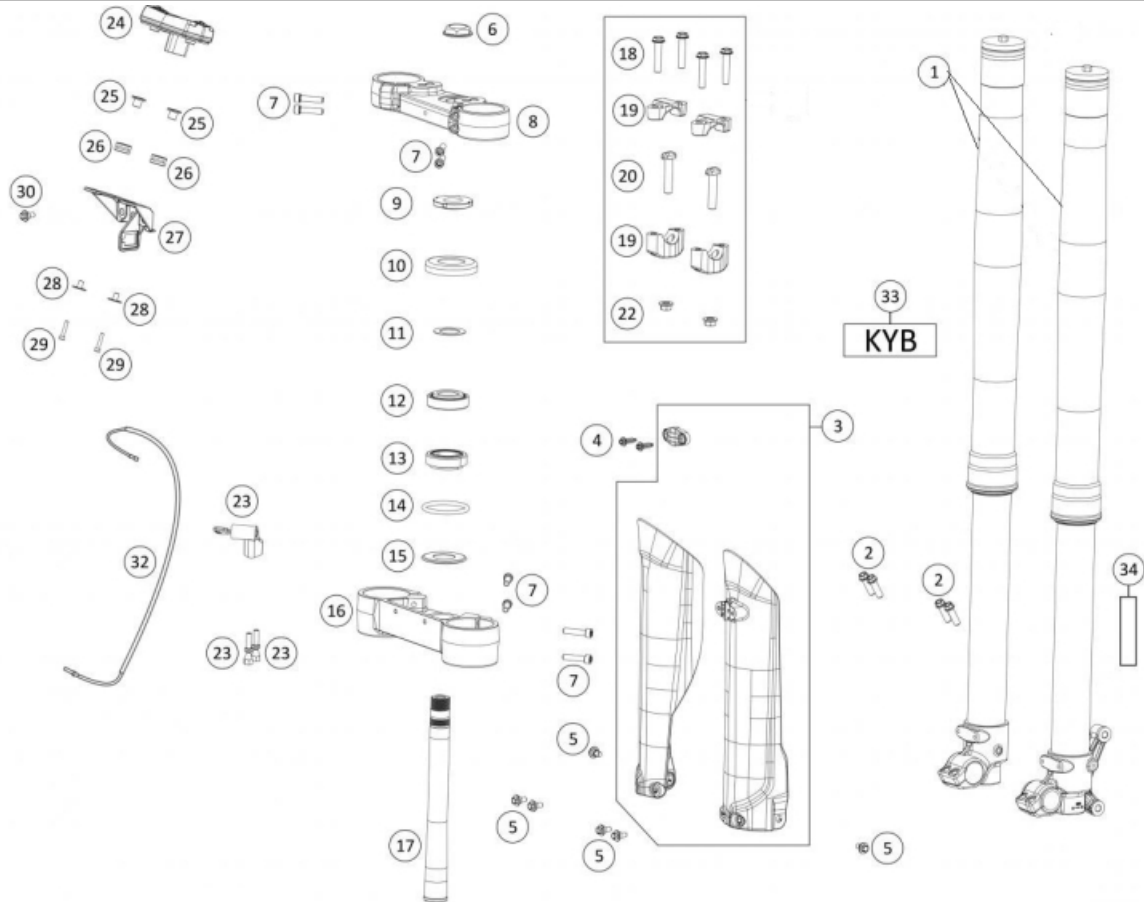

FORK

1	RJ-COMPLETE MR RACING SUSPENSION 0/K00.130.9100 (u. 1)
2	SCREW ESP. 8x25 : T0228025 0/000.460.9137 (u. 4)
3	RJ-FORK PROTECTOR SET {GASGAS EC/XC 18-19, RIEJU MR 2021->} (BLACK) 0/000.220.9118 (u. 1)
4	TORNILLO ESPECIAL ROSCA PLASTI T0806023 (u. 2) PENDING - T0806023 : SPECIAL SCREW THREAD PLASTIC HEXAGON CABOT WITH WASHER 6x20 T0806020 (u. 2)
5	SCREW ESP.6X8 PLASTIC : T0806008 0/000.460.9162 (u. 6)
6	RJ-MR STEERING SHAFT NUT : S220730 : BE25610030 0/000.340.9102 (u. 1)
7	ALLEN BOLT 7x30 : T0307030 0/000.460.9151 (u. 10)
8	RJ-MR TOP SUSPENSION BRIDGE (BLACK) : BE22000GG-CLJ-1 0/000.660.9102 (u. 1)
9	RJ-MR LOWER STEERING SHAFT NUT : S220720 : BE25610029 0/000.340.9101 (u. 1)
10	RJ-MR BEARING DUST COVER (BLACK) (STD. 2019) : BE24005GG-CSK-1 0/000.200.9100 (u. 1)
11	RJ-MR STEERING WASHER (2018-2019) : S220715 : BE25610028 0/000.440.9101 (u. 1)
12	RJ-MR STEERING BEARING (2018-2018) : C140700 : BE25610008 0/000.960.9101 (u. 1)
13	RJ-MR STEERING BEARING (2018-2019) : BE250610008 0/000.960.9100 (u. 1)