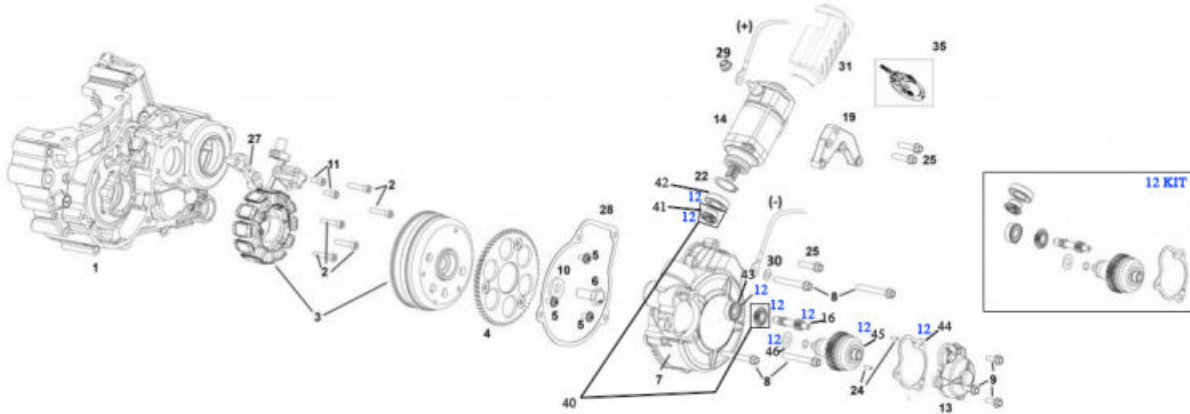

Generator

1	RJ-MR ELECTRIC START KIT : EE80000CT-CBR-3 0/005.480.9101 (u. 1) OBSOLETE : 0/005.480.9101 : (ENDURO) ELECTRIC START KIT OBSOLETE EE80000CT-CBR-3 (u. 1)
2	ALLEN BOLT 5x25 : T0205025, T0315025N : T0305025 0/000.460.9146 (u. 5) OBSOLETE : 0/000.460.9146 : ALLEN BOLT 5x25 : T0205025, T0315025N OBSOLETE T0305025 (u. 5)
3	FLYWHEEL AND CDI SET *250,300cc* {GASGAS 18} EE70000CT-CLJ-1 (u. 1)
4	OBSOLETE : 0/005.400.9102 : (ENDURO) ELECTRIC START SPROCKET OBSOLETE EE80200GG-CBR-2 (u. 1) RJ-MR ELECTRIC START SPROCKET : EE80200GG-CBR-2 0/005.400.9102 (u. 1)
5	TORX SCREW 5x8 : 050808BB : T0455008 0/000.460.9154 (u. 3) OBSOLETE : 0/000.460.9154 : TORX SCREW 5x8 : 050808BB OBSOLETE T0455008 (u. 3)
6	OBSOLETE : 0/000.460.9112 : FLYWHEEL BOLT 10x25 : T02010020 OBSOLETE T02010025 (u. 1) FLYWHEEL BOLT 10x25 : T02010020 : T02010025 0/000.460.9112 (u. 1)
7	(ENDURO) IGNITION COVER ME60100GG-CBR-3 (u. 1)
8	HEAD SCREW 6x40 : MFS400116351 : T0206040 0/000.460.9125 (u. 4) TT-HEAD SCREW 6x40 T0206040 (u. 4)
9	OBSOLETE : 0/000.460.9115 : HEAD SCREW 5x15: T0205015/2, T0205010 OBSOLETE T0205015 (u. 3) HEAD SCREW 5x15: T0205015/2, T0205010 : T0205015 0/000.460.9115 (u. 3)
10	OBSOLETE : FLYWHEEL BOLT WASHER T4001024 (u. 1)