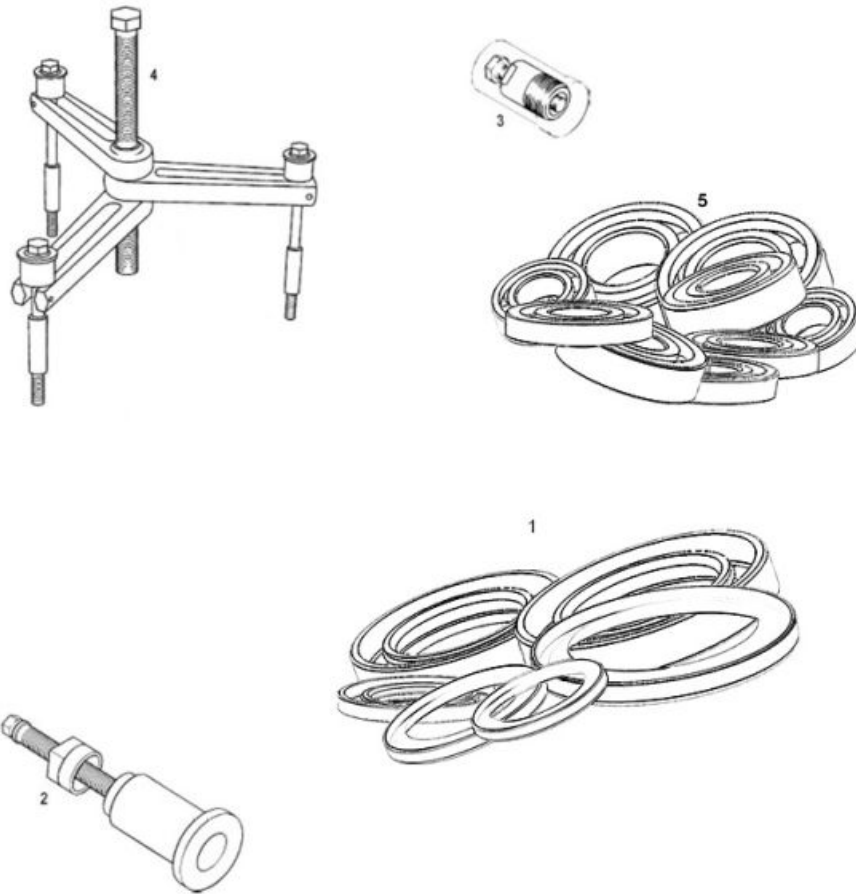

Engine assistance tools

1	SET SEAL EC 250-300 : ME90600CT-CAB-1 ME906002510 (u. 1)
2	OBSOLETE : SEMI CRANK SHAFT EXTRACTOR OBSOLETE ME25950000 (u. 1)
3	FLYWHEEL PULLER PRO MT280234045 (u. 1)
4	OBSOLETE : CRANKCASE EXTRACTOR ME25950005 (u. 1)
5	MOTOR ASSEMBLY BEARINGS {GASGAS EC/XC 18 → , RIEJU MR 21 →} ME90500CT-CLJ-1 (u. 1)