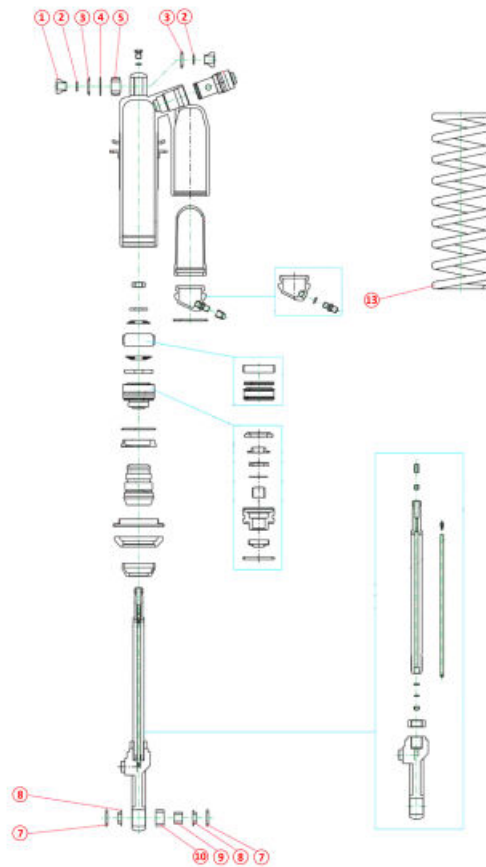

Rear Shock

1	(ENDURO) KAYABA SUSPENSION BUSHING (2018-2019) BE20210GG-CLJ-1 (u. 1)
2	(ENDURO) KAYABA SUSPENSION BALL-JOINT O-RING BE30025GG-CLJ-1 (u. 3)
3	(ENDURO) KAYABA SUSPENSION SUPERIOR BALL-JOINT SEAL BE23295GG-CLJ-1 (u. 3)
4	(ENDURO) KAYABA SUSPENSION BALL-JOINT WASHER : BE23290GG-CLJ-1 BE232990GG-CLJ-1 (u. 1) OBSOLETE : BE232990GG-CLJ-1 : (ENDURO) BEARING BODY STOP RING (2018-2019)OBSOLETE BE23290GG-CLJ-1 (u. 1)
5	OBSOLETE : BE23250GG-CLJ-1 : UPPER SHOCK BEARINGOBSOLETE BE23350GG-CLJ-1 (u. 1)
7	KAYABA SUSPENSION DUST KEEPER LOWER BALL-JOINT SEAL {GASGAS EC/XC} BE23280GG-CLJ-1 (u. 2)
9	(ENDURO) KAYABA SUSPENSION LOWER BALL-JOINT BEARING BE23300GG-CLJ-1 (u. 1)
10	(ENDURO) KAYABA SUSPENSION LOWER NOZZLE BEARING BE36060GG-CLJ-1 (u. 1)
13	(ENDURO) KAYABA SUSPENSION MUZZLE SHOCK ABSORBER 46mm 50N BE30010GG-CLJ-1 (u. 1)
	(ENDURO) KAYABA SUSPENSION MUZZLE SHOCK ABSORBER 46mm 54N BE30012GG-CLJ-1 (u. 1)
	(ENDURO) KYB SUSPENSION SPRING SHOCK ABSORBER 46 mm 52n BE30011GG-CLJ-1 (u. 1)