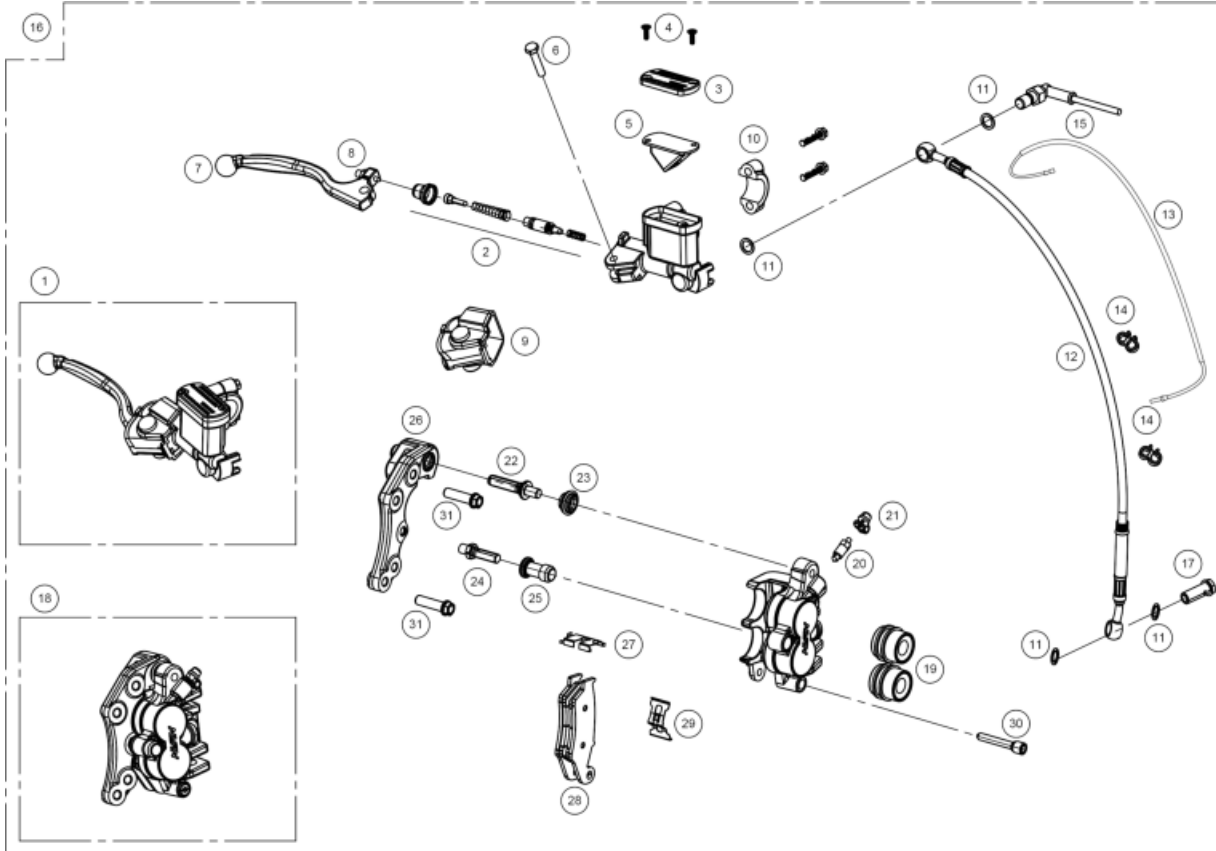

Front brake

RJ-MR BRAKE PUMP DEL.NISSIN=BC25922008/2 : BC25922008
0/000.820.9106 (u. 1)

1 OBSOLETE : 0/000.820.9106 : (ENDURO) BRAKE MASTER CYLINDER (2001-2019): BC25922008**OBSOLETE**
BC25922008/2 (u. 1)

2 BRAKE PUMP PISTON KIT : BC25922220
BC25922219 (u. 1)

3 (FRONT) BRAKE PUMP COVER
BC25922210 (u. 1)

4 (FRONT) BRAKE PUMP COVER SCREW
BC25922217 (u. 2)

5 NOFOAM RUBBER
BC25922216 (u. 1)

6 SPECIAL BRAKE SCREW (2001-2019)
BC25922212 (u. 1)

7 RIGHT BRAKE LEVER {GASGAS EC/XC 01-19} : BC250022045
BC250022045R (u. 1)

8 (ENDURO) PUMP LEVER TENSOR
BC25922218 (u. 1)

9 DUST COVER
BC25922213 (u. 1)

10 (FRONT) BRAKE PUMP CLAMP (BLACK)
BC25922211 (u. 1)

11 RJ-CLUTCH HOSE WASHER 10x4x1 : R330700
BE25622007 (u. 4)

12 FRONT BRAKE HOSE {GASGAS EC/XC} : BE250022002, BE25622002
BE250422002 (u. 1)

13 RJ-MR MULTI-FUNCTION HOSE TT : BE250634050
0/001.010.9100 (u. 1)

OBSOLETE : 0/001.010.9100 : (ENDURO) MULTI-FUNCTION HOSE TT**OBSOLETE**
BE250634050 (u. 1)