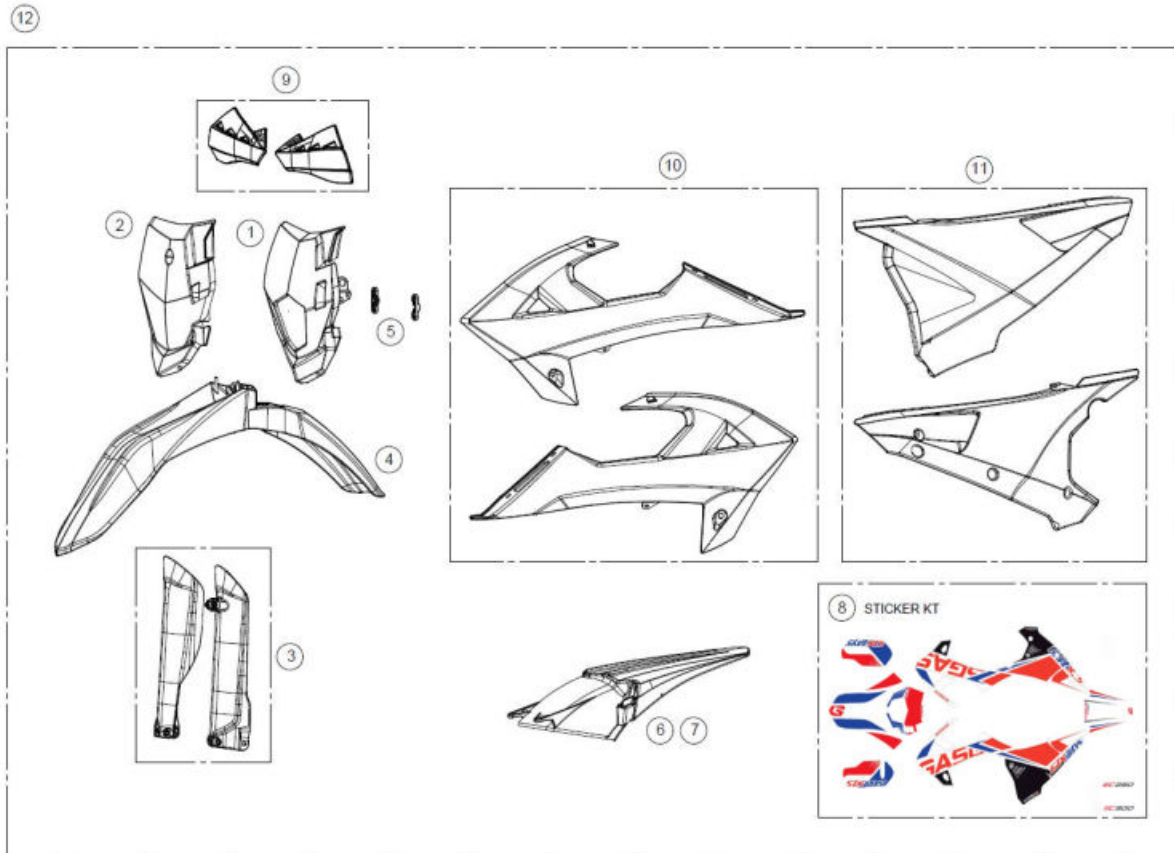

PLASTIC + DECAL SET SIX DAYS 2018

1	OBSOLETE : 0/000.620.9100 : (ENDURO) (FRONT) EC NUMBER PLATE (WHITE) (2018-2019)OBSOLETE BE90500GG-CLJ-1 (u. 1) RJ-MR (FRONT) EC NUMBER PLATE (WHITE) (2018-2019) : BE90500GG-CLJ-1 0/000.620.9100 (u. 1)
2	RJ-FRONT NUMBER PLATE {GASGAS XC 18-19, RIEJU 21 ->} (WHITE) : BE90500GG-MXC-1 0/000.570.9113 (u. 1) OBSOLETE : 0/000.570.9113 : (ENDURO) (FRONT) XC NUMBER PLATE (WHITE) (2018-2021)OBSOLETE BE90500GG-MXC-1 (u. 1)
3	OBSOLETE : FORK PROTECTORS {GASGAS EC/XC 18->, RIEJU MR 21->} (WHITE)OBSOLETE BE94600CT-CLJ-1 (u. 1) RJ-FORK PROTECTOR SET {GASGAS EC/XC 18-19, RIEJU MR 2021->} (BLACK) 0/000.220.9118 (u. 1) RJ-FORK PROTECTOR SET {GASGAS EC/XC 18->, RIEJU MR 21->} (WHITE) 0/000.220.9144 (u. 1)
4	OBSOLETE : 0/000.050.9101 : (ENDURO) (FRONT) FENDER (WHITE) (2018-2019)OBSOLETE BE91004GG-CLJ-1 (u. 1) RJ-FRONT FENDER {GASGAS EC 18-19, RIEJU MR 21 ->} (WHITE) : BE91004GG-CLJ-1 0/000.050.9101 (u. 1)
5	OBSOLETE : 0/000.980.9104 : (ENDURO) PLASTIC LIGHT SUPPORT (WHITE) (2012- 2019)OBSOLETE BE905102511 (u. 2) RJ-MR PLASTIC LIGHT SUPPORT (WHITE) (2012- 2019) : BE905102511 0/000.980.9104 (u. 2)
6	OBSOLETE : 0/000.060.9100 : (ENDURO) (REAR) FENDER (WHITE) (2018-2019)OBSOLETE BE93500GG-CLJ-1 (u. 1) RJ-MR (REAR) FENDER (WHITE) (2018-2019) : BE93500GG-CLJ-1 0/000.060.9100 (u. 1)