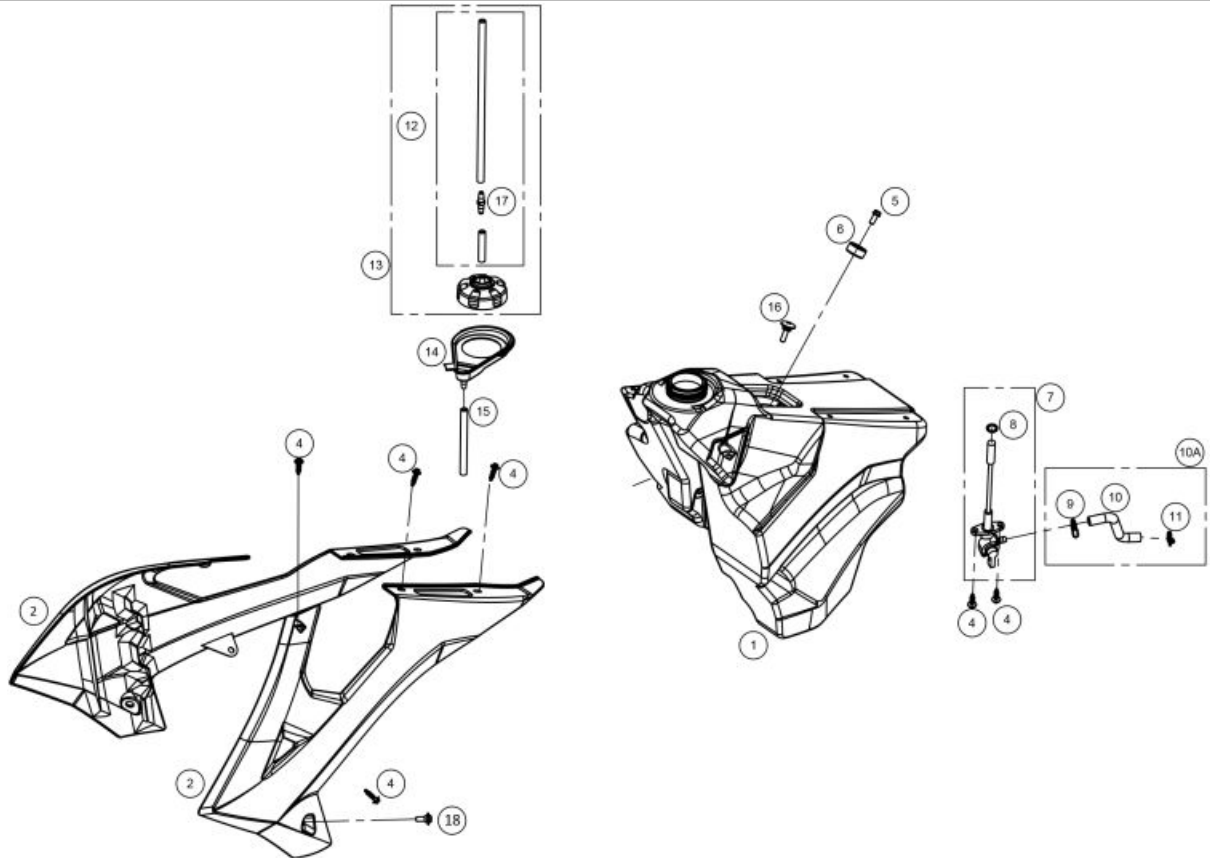

Fuel Tank

1	RJ-MR FUEL TANK (2018-2021) : BE76000GG-CLJ-1 0/000.030.9100 (u. 1)
	OBSOLETE : 0/000.030.9100 : (ENDURO) FUEL TANK (2018-2019)OBSOLETE BE76000GG-CLJ-1 (u. 1)
2	ENDURO RADIATOR COVER KIT {RIEJU 2018-2019} (RED W/ 2018 DECAL) : BE91500GG-CLJ-1, BE92000GG-CLJ-1 BE92000CT-CLJ-1 (u. 1)
	RJ-LEFT/RIGHT RADIATOR COVER {GASGAS EC/XC 2018-2019} (NO INMOLD RED) BE92001CT-CLJ-1 (u. 1)
2A	(ENDURO) (LEFT/RIGHT) RADIATOR COVER SET (NO INMOLD) (WHITE) (2018-2019) BE92004CT-CLJ-1 (u. 1)
	TT-TORNILLO ESPECIAL ROSCA PLASTI T0806023 (u. 10)
	SPECIAL SCREW THREAD PLASTIC HEXAGON CABOT WITH WASHER 6x20 T0806020 (u. 10)
4	TT-TORNILLO ESPECIAL ROSCA PLASTI T0806023 (u. 10)
	SPECIAL SCREW THREAD PLASTIC HEXAGON CABOT WITH WASHER 6x20 T0806020 (u. 10)
	TT-TORNILLO ESPECIAL ROSCA PLASTI T0806023 (u. 10)
5	OBSOLETE : 0/000.460.9118 : TT-HEX FLANGE BOLT 6x14 : T0206014/2OBSOLETE T0206014 (u. 1)
	HEX FLANGE BOLT 6x14 : T0206014/2 : T0206014 0/000.460.9118 (u. 1)
6	OBSOLETE : 0/000.360.9105 : (ENDURO) GAS TANK SILENTBLOCK GROMMET+WASHEROBSOLETE BE76065GG-CLJ-1 (u. 1)
	RJ-MR GAS TANK SILENTBLOCK GROMMET+WASHER : BE76065GG-CLJ-1 0/000.360.9105 (u. 1)