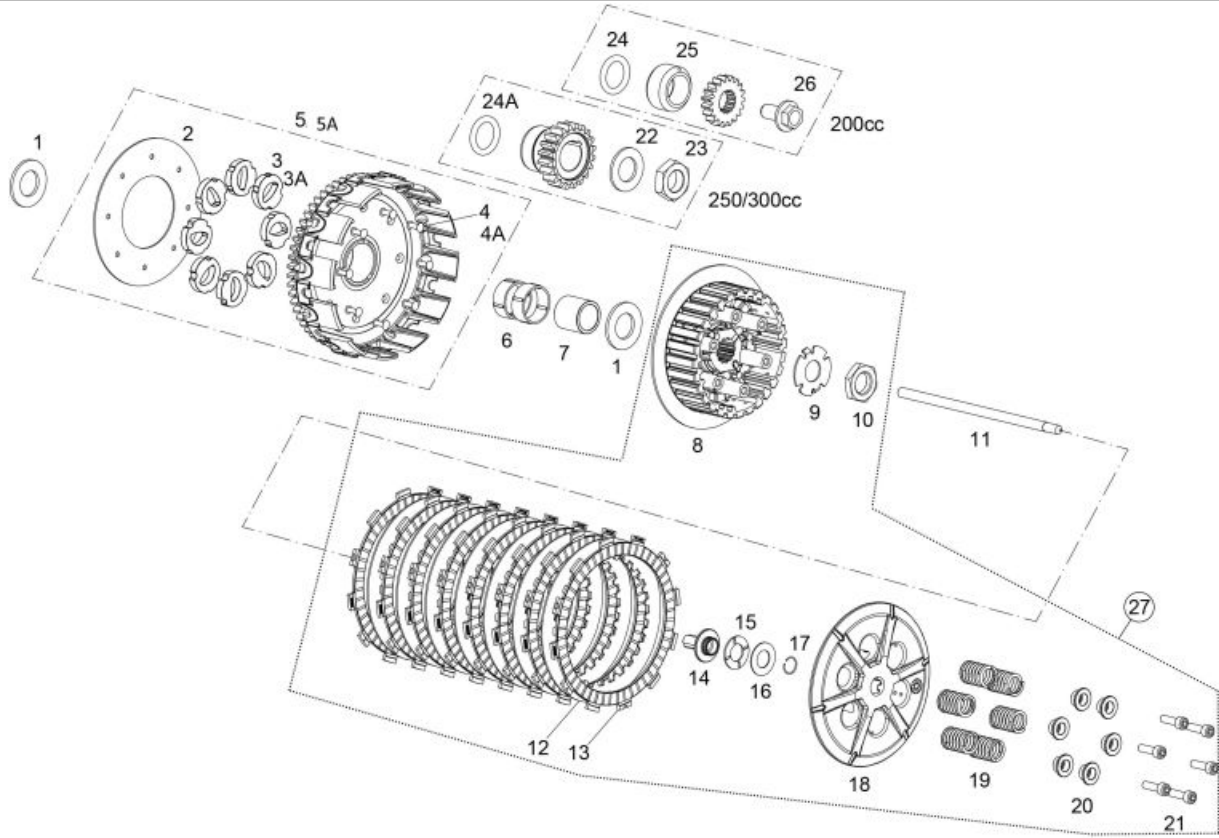

Clutch

	RJ-MR CLUTCH THRUST BELL WASHER : ME25632011 0/000.440.9106 (u. 2)
1	OBSOLETE : 0/000.440.9106 : (ENDURO) CLUTCH THRUST BELL WASHER OBSOLETE ME25632011 (u. 2)
2	(ENDURO) CLUTCH BASKET BACK PLATE ME20932009 (u. 1)
3	CLUTCH BASKET SILENTBLOCK {GASGAS EC/XC} ME20932008 (u. 8)
3A	(ENDURO) REKLUSE CLUTCH BASKET SILENTBLOCK ME22030GG-CRB-1 (u. 8)
4A	(ENDURO) REKLUSE CLUTCH BASKET RIVETS ME22040GG-CRB-1 (u. 8)
4	(ENDURO) CLUTCH BASKET RIVETS ME250132010 (u. 8)
5A	(ENDURO) REKLUSE CLUTCH BELL SET GP (250,300cc) (2018) ME21000CT-CRB-1 (u. 1) - EnduroGP 250cc / 300cc
5	OBSOLETE : 0/005.400.9104 : (ENDURO) COMPLETE CLUTCH BASKET (250,300cc) : ME250032003, ME250432003, ME250432003CT, OBSOLETE ME25932003, ME25632003, ME25612004 ME21000CT-CAB-1 (u. 1) - 250cc / 300cc
	RJ-MR COMPLETE CLUTCH BASKET (250,300cc) : ME250032003, ME250432003, ME250432003CT, ME25932003, ME25632003, ME25612004 : ME21000CT-CAB-1 0/005.400.9104 (u. 1)
6	RJ-MR CLUTCH PRIMARY BEARING : ME25632029 0/000.980.9113 (u. 2)
	OBSOLETE : 0/000.980.9113 : (ENDURO) CLUTCH PRIMARY BEARING OBSOLETE ME25632029 (u. 2)
7	OBSOLETE : 0/000.480.9121 : (ENDURO) CLUTCH PRIMARY BUSHING OBSOLETE ME25632012 (u. 1)
	RJ-MR CLUTCH PRIMARY BUSHING : ME25632012 0/000.480.9121 (u. 1)