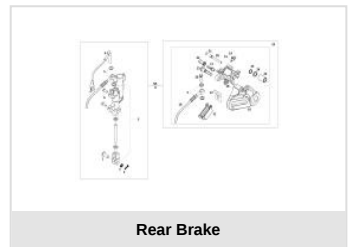

Decal Kit

HOMOLOGATION KIT