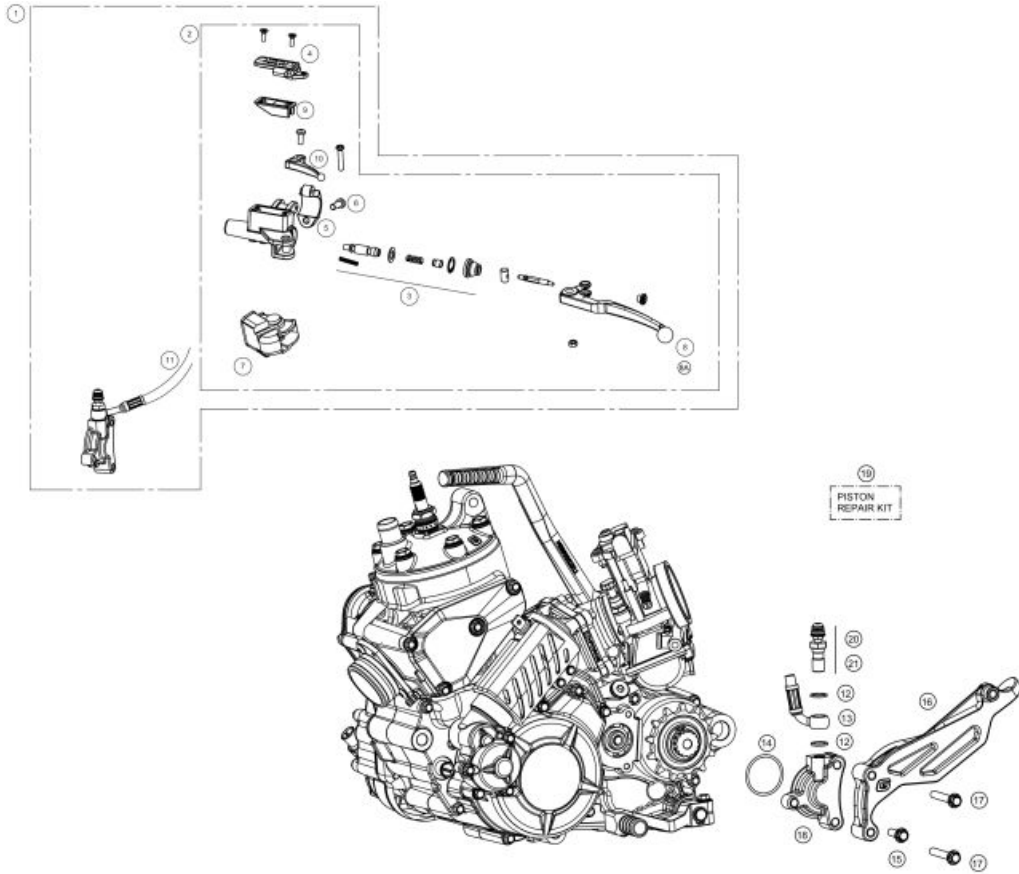

Clutch

	RJ-MR COMPLETE MAGURA CLUTCH PUMP, 9.5 (167) (2018-2019) : BE4500003011 : ME250632026 0/000.830.9101 (u. 1)
1	OBSOLETE : 0/000.830.9101 : (ENDURO) COMPLETE MAGURA CLUTCH PUMP, 9.5 (167) (2018-2019)OBSOLETE BE4500003011 (u. 1)
2	MAGURA MASTER CYLINDER UPGRADE *200,250,300cc* {GASGAS 01-19} BE45000013011 (u. 1)
3	(ENDURO) CLUTCH PISTON KIT 9.5mm (0723184) BE45000043011 (u. 1)
4	(ENDURO) CLUTCH MINERAL OIL COVER (0723164) BE45000053011 (u. 1)
5	(ENDURO) CLUTCH HOLDER CLAMP BE45000063011 (u. 1)
6	HEX BOLT 6x20 10.9 : T0206020/2, T0206020/3 : T0206020 0/000.460.9120 (u. 1) TT-BOLT 6x20 T0206020 (u. 1)
7	(ENDURO) CLUTCH DUST SHIELD BE45000093011 (u. 1)
8A	(ENDURO) LONG CLUTCH LEVER (MAGURA) (2011-2019) BE45000033011 (u. 1)
8	(ENDURO) SHORT CLUTCH LEVER (MAGURA) BE45000023011 (u. 1)
9	(ENDURO) CLUTCH MINERAL OIL MEMBRANE (0723162) BE45000103011 (u. 1)
10	(ENDURO) CHOKE LEVER (2011-2019) BE45000073011 (u. 1)
11	CLUTCH HOSE {GASGAS} : BE25622003, R310705 BE250522003 (u. 1)