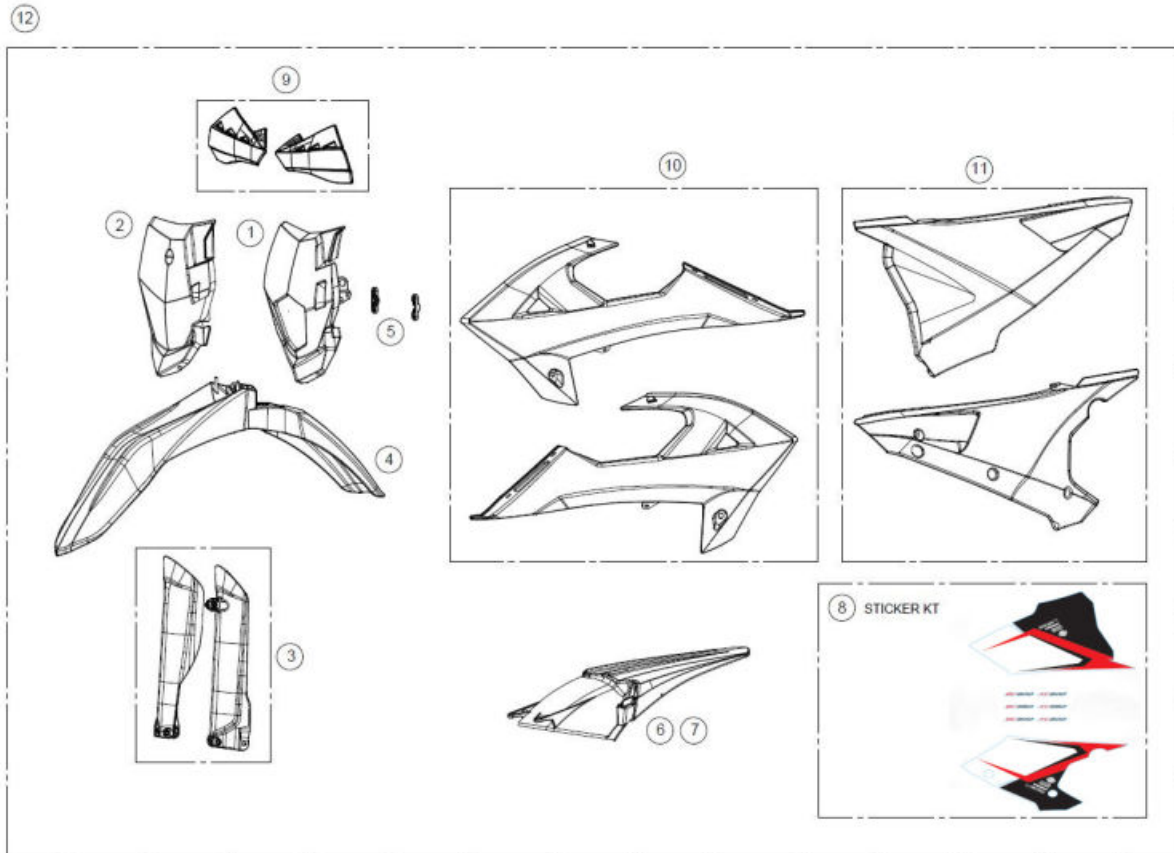

PLASTIC + DECAL SET EC/XC 2018

RJ-MR (FRONT) EC NUMBER PLATE (WHITE) (2018-2019) : BE90500GG-CLJ-1
0/000.620.9100 (u. 1)

1 OBSOLETE : 0/000.620.9100 : (ENDURO) (FRONT) EC NUMBER PLATE (WHITE) (2018-2019)**OBSOLETE**
BE90500GG-CLJ-1 (u. 1)

OBSOLETE : 0/000.570.9113 : (ENDURO) (FRONT) XC NUMBER PLATE (WHITE) (2018-2021)**OBSOLETE**
BE90500GG-MXC-1 (u. 1)

2 RJ-FRONT NUMBER PLATE {GASGAS XC 18-19, RIEJU 21 ->} (WHITE) : BE90500GG-MXC-1
0/000.570.9113 (u. 1)

RJ-FORK PROTECTOR SET {GASGAS EC/XC 18-19, RIEJU MR 2021->} (BLACK)
0/000.220.9118 (u. 1)

3 RJ-FORK PROTECTOR SET {GASGAS EC/XC 18->, RIEJU MR 21->} (WHITE)
0/000.220.9144 (u. 1)

OBSOLETE : FORK PROTECTORS {GASGAS EC/XC 18->, RIEJU MR 21->} (WHITE)**OBSOLETE**
BE94600CT-CLJ-1 (u. 1)

(ENDURO) (FRONT) FENDER (RED) (2018-2019) (8684700001)
BE91000GG-CLJ-1 (u. 1)

4 OBSOLETE : 0/000.980.9104 : (ENDURO) PLASTIC LIGHT SUPPORT (WHITE) (2012- 2019)**OBSOLETE**
BE905102511 (u. 2)

RJ-MR PLASTIC LIGHT SUPPORT (WHITE) (2012- 2019) : BE905102511
0/000.980.9104 (u. 2)

5 RJ-MR (REAR) FENDER (WHITE) (2018-2019) : BE93500GG-CLJ-1
0/000.060.9100 (u. 1)

OBSOLETE : 0/000.060.9100 : (ENDURO) (REAR) FENDER (WHITE) (2018-2019)**OBSOLETE**
BE93500GG-CLJ-1 (u. 1)

OBSOLETE : 0/000.060.9103 : REAR FENDER {GASGAS XC 18-19} (WHITE)**OBSOLETE**
BE93500GG-MXC-1 (u. 1)

7 RJ-REAR FENDER {GASGAS XC 18-19} (WHITE) : BE93500GG-MXC-1
0/000.060.9103 (u. 1)