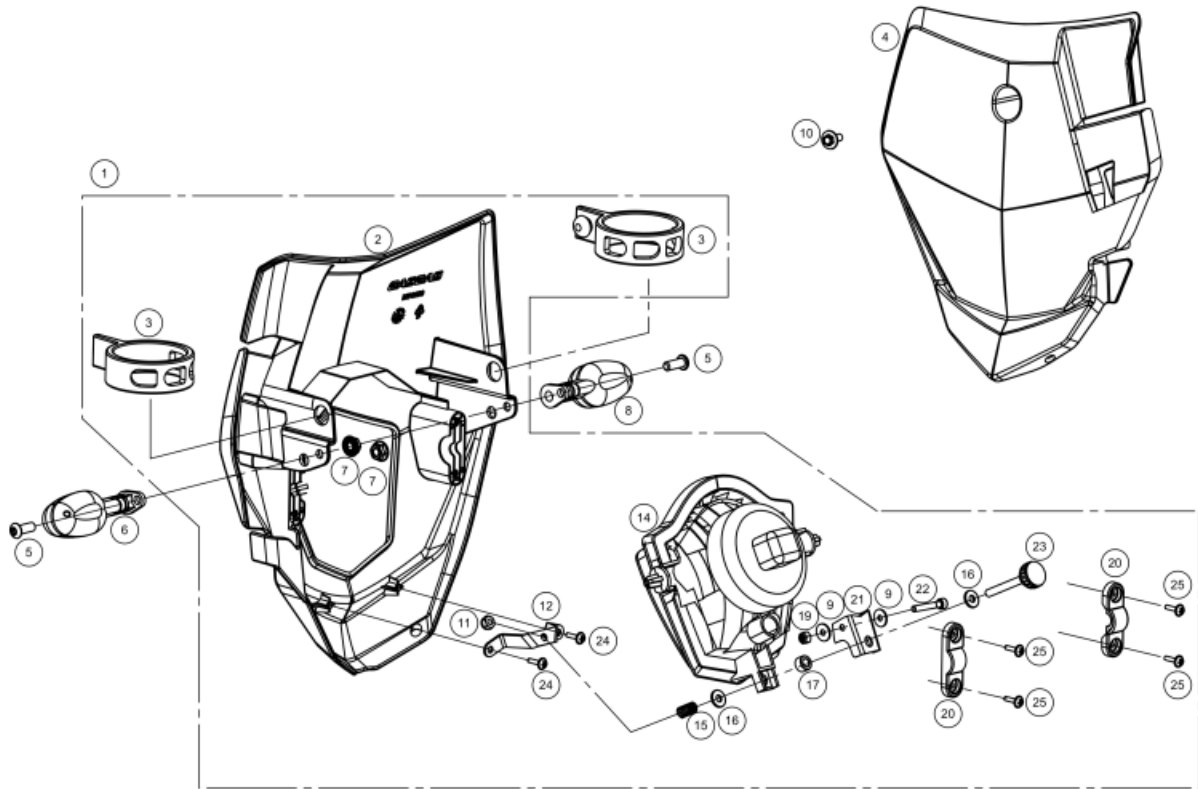

Head light

OBSOLETE : 0/K00.620.9100 : COMPLETE HEADLIGHT {GASGAS 18} (WHITE)**OBSOLETE**
BE90500CT-CLJ-1 (u. 1)

1
RJ-COMPLETE HEADLIGHT KIT {MR} (WHITE)
0/K00.620.9100 (u. 1)

OBSOLETE : 0/000.620.9100 : (ENDURO) (FRONT) EC NUMBER PLATE (WHITE) (2018-2019)**OBSOLETE**
BE90500GG-CLJ-1 (u. 1)

2
RJ-MR (FRONT) EC NUMBER PLATE (WHITE) (2018-2019) : BE90500GG-CLJ-1
0/000.620.9100 (u. 1)

OBSOLETE : 0/000.360.9102 : (ENDURO) RUBBER HEADLIGHT HOLDER**OBSOLETE**
BE25636015 (u. 2)

3
RJ-MR RUBBER HEADLIGHT HOLDER : BE25636015
0/000.360.9102 (u. 2)

OBSOLETE : 0/000.460.9156 : 6X16 ULS SCREW**OBSOLETE**
T0506016N (u. 2)

5
6X16 ULS SCREW : T0506016N, T0506016N/2
0/000.460.9156 (u. 2)

RJ-MR (LEFT FRONT) INDICATOR : BE250634019
0/000.150.9101 (u. 1)

6
OBSOLETE : 0/000.150.9101 : (ENDURO) (LEFT FRONT) INDICATOR**OBSOLETE**
BE250634019 (u. 1)

OBSOLETE : 0/000.340.9116 : FLANGE NUT 6mm : T2306000**OBSOLETE**
T2206000 (u. 2)

7
FLANGE NUT 6mm : T2306000 : T2206000
0/000.340.9116 (u. 2)

OBSOLETE : 0/000.150.9100 : (ENDURO) (RIGHT FRONT) INDICATOR**OBSOLETE**
BE250634018 (u. 1)

8
RJ-MR (RIGHT FRONT) INDICATOR : BE250634018
0/000.150.9100 (u. 1)