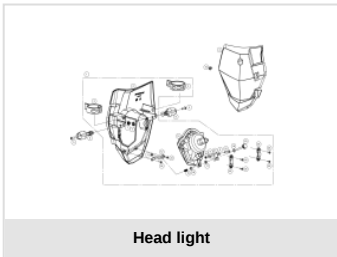

Swing Arm

Link

Rear Shock

Radiator

Electrical Part

Front dender

Head light

Fuel Tank