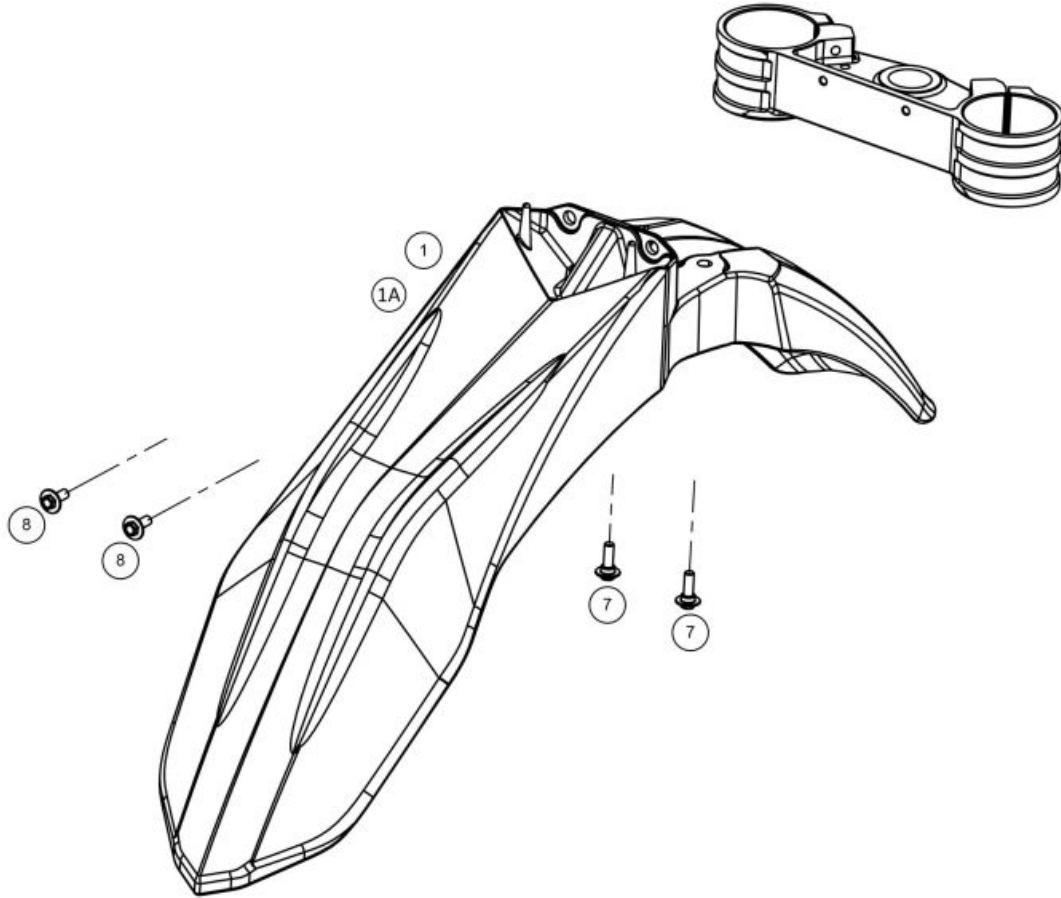

Front dender

1	(ENDURO) (FRONT) FENDER (RED) (2018-2019) (8684700001) BE91000GG-CLJ-1 (u. 1)
1A	OBSOLETE : 0/000.050.9101 : (ENDURO) (FRONT) FENDER (WHITE) (2018-2019)OBSOLETE BE91004GG-CLJ-1 (u. 1) RJ-FRONT FENDER {GASGAS EC 18-19, RIEJU MR 21 →} (WHITE) : BE91004GG-CLJ-1 0/000.050.9101 (u. 1)
2	(ENDURO) (LEFT) REFLECTOR BRACKET (2017-2019) BE93931GG-EKF-1 (u. 1)
3	OBSOLETE : 0/000.460.9133 : FLANGE SCREW 6x10OBSOLETE T0226010 (u. 2) FLANGE SCREW 6x10 : T0226010 0/000.460.9133 (u. 2)
4	OBSOLETE : 0/000.340.9116 : FLANGE NUT 6mm : T2306000OBSOLETE T2206000 (u. 2) FLANGE NUT 6mm : T2306000 : T2206000 0/000.340.9116 (u. 2)
6	(ENDURO) (RIGHT) REFLECTOR BRACKET (2017-2019) BE93930GG-EKF-1 (u. 1)
7	SCREW +WASHER 6x16 : T0806016 0/000.460.9100 (u. 2) OBSOLETE : 0/000.460.9100 : SCREW +WASHER 6x16OBSOLETE T0806016 (u. 2)
8	OBSOLETE : 0/000.460.9161 : SCREW +WASHER 6x7OBSOLETE T0806007 (u. 2) SCREW +WASHER 6x7 : T0806007 0/000.460.9161 (u. 2)