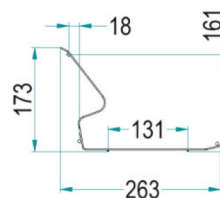

717

elite

Kit Scolapiatti in filo Ovale.
Dish drainer in oval wire.