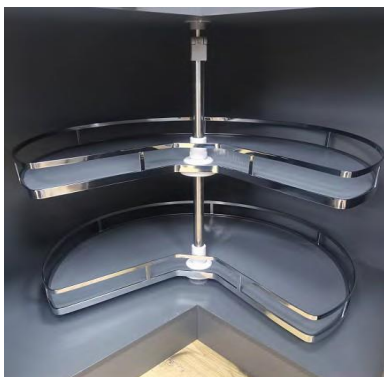

Peanut Shape Blind Corner

Item No.	Feature	Size (mm)	Finish
WLM-003L	Left Swing	W865 x D495 x H600-75	Grey Metal Plate
WLM-004R	Right Swing	W865 x D495 x H600-75	Grey Metal Plate

Soft Close with
Anti slip Mat Min Opening 16½”