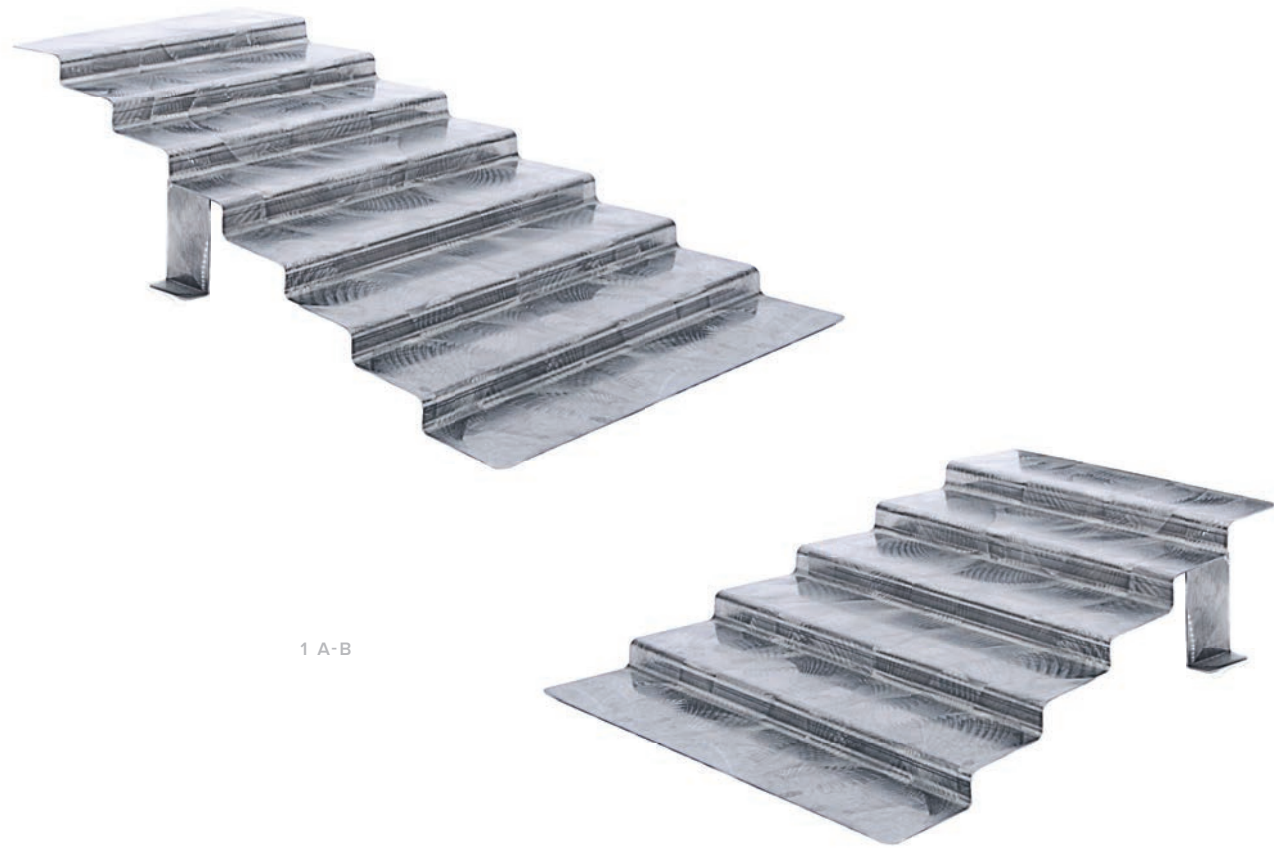

MOD TOWERS & STEPS

1 A-B

STEP DISPLAY

- 1A 7 Step Stainless Steel, 26" wide, 7" tall
- 1B 5 Step Stainless Steel, 26" wide, 5" Tall

BLACK PLEXI SHELF

- 2A 12"x24" rectangle
- 2B 12"x12" square
- (also available in clear)