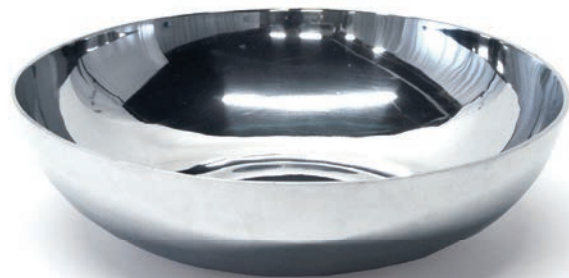

MOD TOWERS & STEPS

1 A-B

STEP DISPLAY

- 1A 7 Step Stainless Steel, 26" wide, 7" tall
- 1B 5 Step Stainless Steel, 26" wide, 5" Tall

BLACK PLEXI SHELF

- 2A 12"x24" rectangle
- 2B 12"x12" square
- (also available in clear)

2A,B

MOD SQUARE TOWERS

- 3A 9"x10" Tall
- 3B 9"x5" Tall
- 3C 9"x3" Tall

MOD CURVED TOWERS

- 4A 10"x14" Tall
- 4B 10"x9" Tall
- 4C 10"x4" Tall

3A-C

4A-C

MOD REGAL BUFFET

1A-C

MOD REGAL BOWLS

- 1A 11" round
- 1B 8" round
- 1C 4" round
- 1D 16" round
- 1E 11" square

1D

MOD REGAL TRAYS

- 2A Flat 16" Round
- 2B Flat 20" Square
- 2C Edge 18" Square
- 2D Edge 21" Triangle
- 2E Edge 18" Round
- 2F Rim 10" x 26" Oval