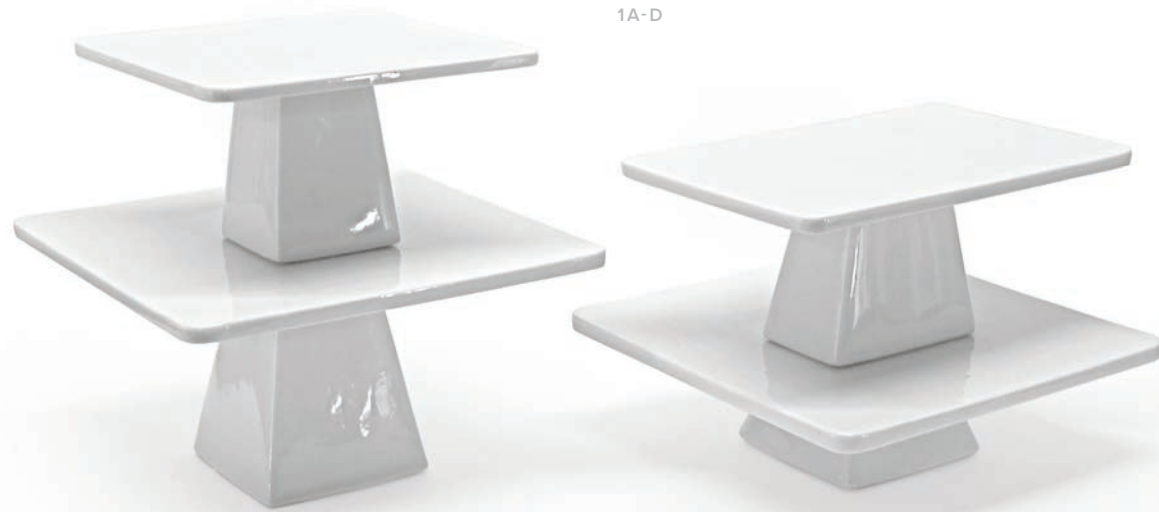

4D

8

9

10

-
- HAMMERED COPPER**
- 1 Copper Chafing Dish
8qt Rectangle
 - 2 Copper Pail - 5" tall
 - 3 Stand For Moroccan Bowl
 - 4A Moroccan Bowl 12" Rd
 - 4B Moroccan Bowl 7" Rd
 - 4C Moroccan Bowl 6" Rd
 - 4D Moroccan Bowl - 9" Rd
 - 5 Copper Cassette Cover
 - 6 Copper/SS 14" Rd Tray
 - 7 Copper 60 Cup Samovar
 - 8 Copper Chafing Dish - 5qt Oval
 - 9 Copper Wok - 14" RD
 - 10 Copper Pan - 15"

CAKESTANDS

1A-D

CERAMIC CAKE STAND

- 1A Square 11", 5.5" Tall
- 1B Square 14", 7.5" Tall
- 1C Rectangle 9.5" x 14", 5.5" Tall
- 1D Square 14", 4" Tall
- 1E Round 14", 8" Tall

1E