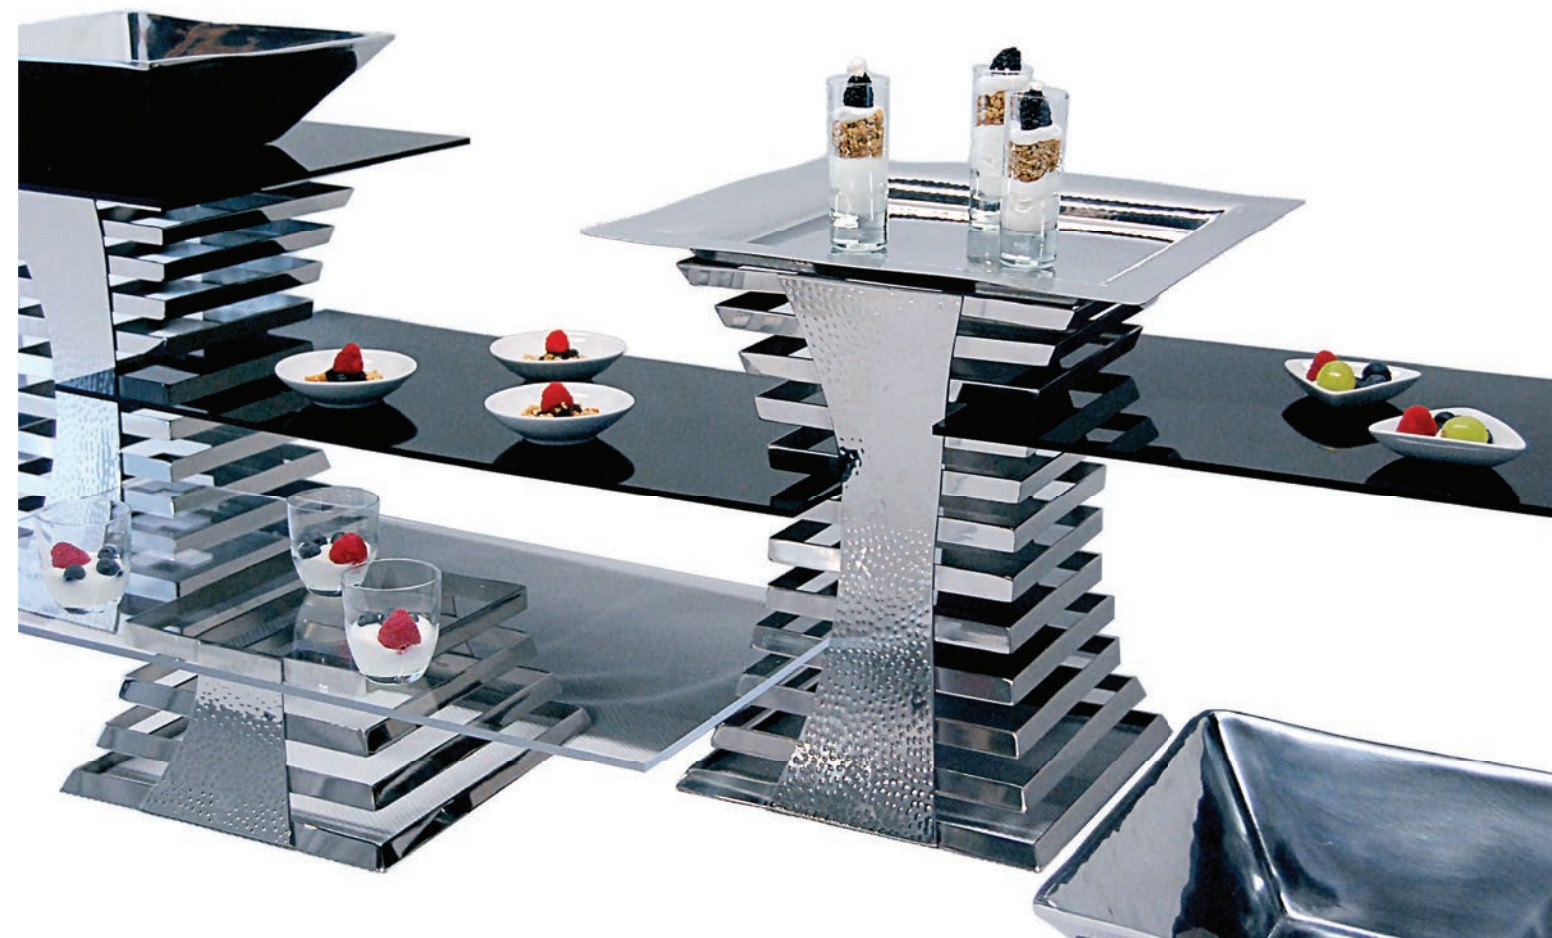

MOD TOWERS & STEPS