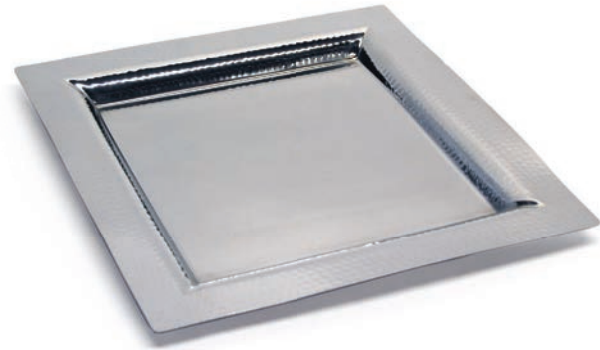

MOD STAINLESS STEEL TRAYS

D

MOD STAINLESS STEEL TRAYS

- A 16" Round Tray
- B Slotted 15" Round Tray
- C Hole 14" round Tray
- D Square 14" Tray
- E Galley Tray 15"
- F Rectangle Tray 11" x 15"
- G Rectangle Tray 24" x 6"
- H Rectangle Tray 13" x 23"
- I Angle Tray 12" x 18"