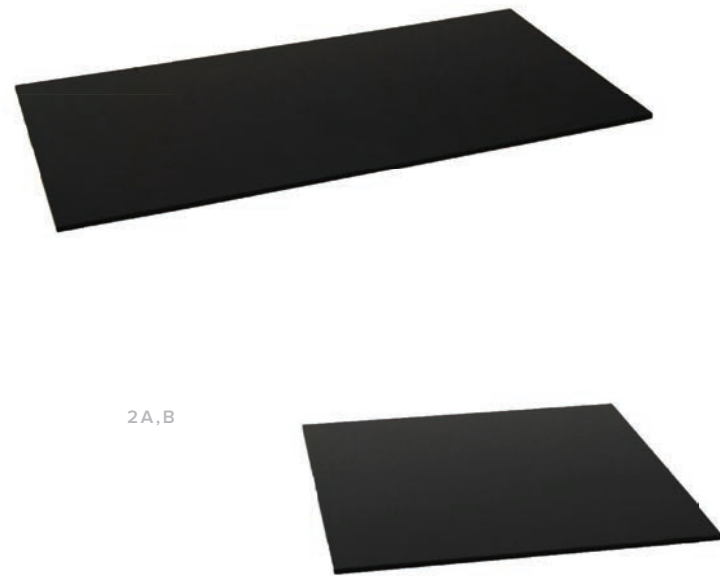

MOD TOWERS & STEPS

1 A-B

STEP DISPLAY

- 1A 7 Step Stainless Steel, 26" wide, 7" tall
- 1B 5 Step Stainless Steel, 26" wide, 5" Tall

BLACK PLEXI SHELF

- 2A 12"x24" rectangle
- 2B 12"x12" square
- (also available in clear)