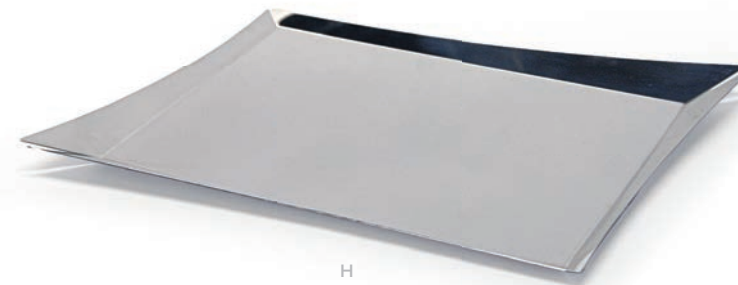

10" X 26" OVAL STANDS

- 2A 10" Tall
- 2B 7" Tall
- 2C 4" Tall

13" X 13" SQUARE STANDS

- 3A 10" Tall
- 3B 7" Tall
- 3C 4" Tall

ALUMINUM 13" SQUARE STANDS

- 4A 11" Tall
- 4B 8" Tall
- 4C 5" Tall

HEXAGON RISERS

- 5A 12" Tall
- 5B 7" Tall
- 5C 4" Tall

HAMMERED RISERS

- 6A 9"x9"x6"
- 6B 12"x12"x6"
- 6C 12"x12"x8"
- 6D 15"x15"x6"

ITALIA TRAYS

A

B

C

D

E

F

G

H

ITALIA TRAYS

- A Oval Tab 14"
- B Round Wave 14"
- C Strudel 16" x 7"
- D Rectangle with lip 16" x 12"
- E Square Bowl 14"
- F Rectangle Bowl 18" x 13"
- G Handled Square 16"
- H Sharp 16" x 13"

MOD STAINLESS STEEL TRAYS