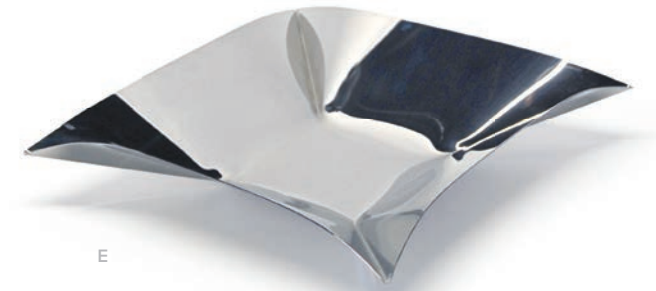

- 5A 12" Tall
- 5B 7" Tall
- 5C 4" Tall

HAMMERED RISERS

- 6A 9"x9"x6"
- 6B 12"x12"x6"
- 6C 12"x12"x8"
- 6D 15"x15"x6"

ITALIA TRAYS

A

B

C

D

E

F

G

H

ITALIA TRAYS

- A Oval Tab 14"
- B Round Wave 14"
- C Strudel 16" x 7"
- D Rectangle with lip 16" x 12"
- E Square Bowl 14"
- F Rectangle Bowl 18" x 13"
- G Handled Square 16"
- H Sharp 16" x 13"

MOD STAINLESS STEEL TRAYS