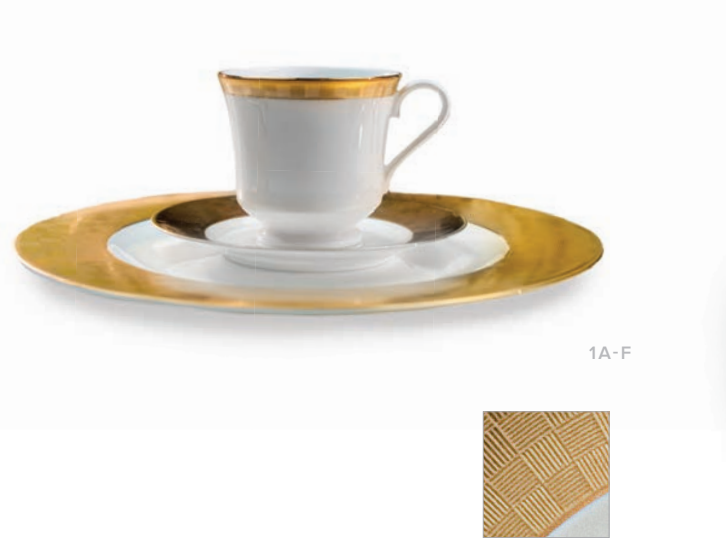

SMOOTH RAMEKINS

- 5A 1.5" - 1oz
- 5B 2.5" - 3oz
- 5C 3" - 4oz
- 5D 3.5" - 6oz

2 A-C

3

PATTERNED CHINA

1A-F

**GOLD VILLERE & BARONE
BONE CHINA**

- 1A Wide Band Cup/Saucer
- 1B Wide Band 12" Charger Plate
- 1C Wide Band 10.75" Dinner Plate
- 1D Wide Band 6" B&B Plate
- 1E Thin Band 8" Salad/ Dessert Plate
- 1F Thin Band 9" Soup Bowl (not shown)