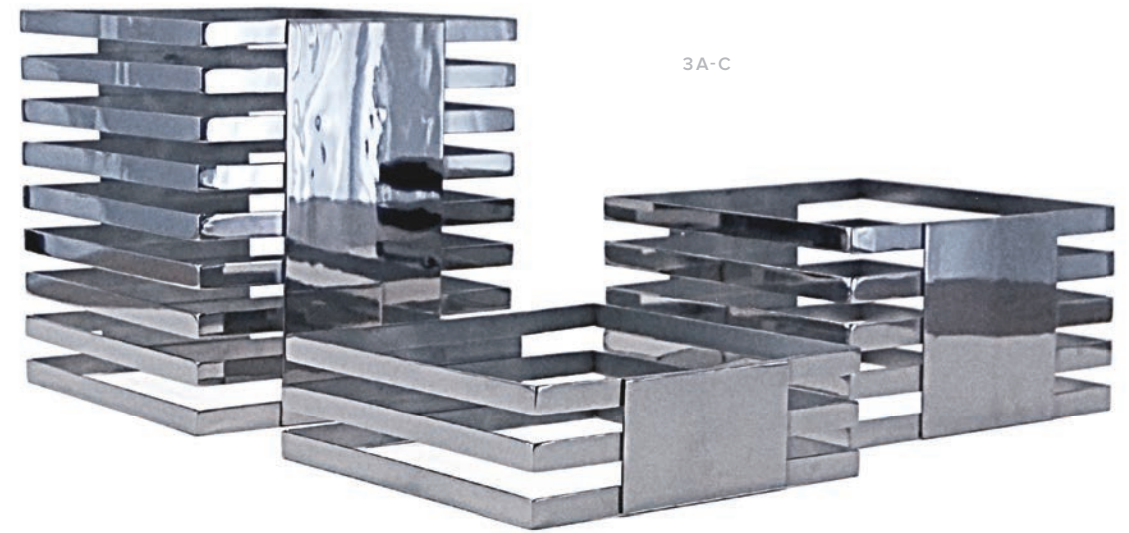

MOD TOWERS & STEPS

1 A-B

STEP DISPLAY

- 1A 7 Step Stainless Steel, 26" wide, 7" tall
- 1B 5 Step Stainless Steel, 26" wide, 5" Tall

BLACK PLEXI SHELF

- 2A 12"x24" rectangle
- 2B 12"x12" square
- (also available in clear)

2A,B

MOD SQUARE TOWERS

- 3A 9"x10" Tall
- 3B 9"x5" Tall
- 3C 9"x3" Tall

MOD CURVED TOWERS

- 4A 10"x14" Tall
- 4B 10"x9" Tall
- 4C 10"x4" Tall

3A-C

4A-C

MOD REGAL BUFFET