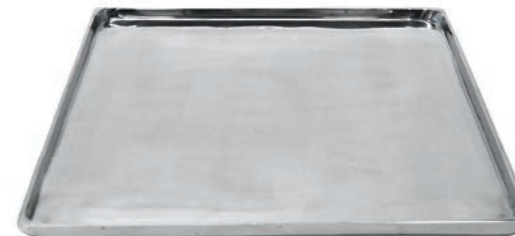

MOD REGAL BOWLS

- 1A 11" round
- 1B 8" round
- 1C 4" round
- 1D 16" round
- 1E 11" square

1D

MOD REGAL TRAYS

- 2A Flat 16" Round
- 2B Flat 20" Square
- 2C Edge 18" Square
- 2D Edge 21" Triangle
- 2E Edge 18" Round
- 2F Rim 10" x 26" Oval

1E

2C