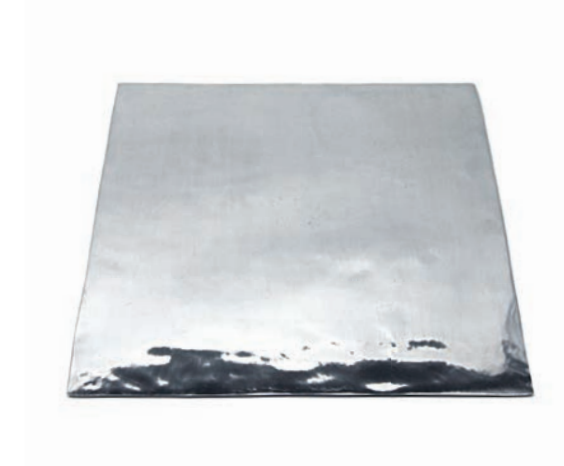

MOD REGAL BOWLS

- 1A 11" round
- 1B 8" round
- 1C 4" round
- 1D 16" round
- 1E 11" square

1D

MOD REGAL TRAYS

- 2A Flat 16" Round
- 2B Flat 20" Square
- 2C Edge 18" Square
- 2D Edge 21" Triangle
- 2E Edge 18" Round
- 2F Rim 10" x 26" Oval

1E

2B