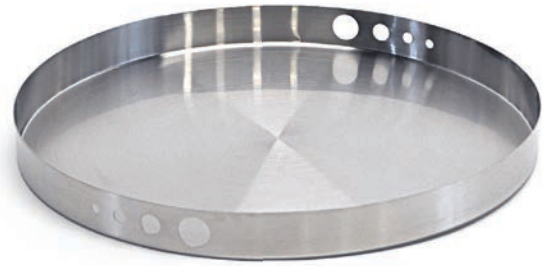

MOD STAINLESS STEEL TRAYS

C

MOD STAINLESS STEEL TRAYS

- A 16" Round Tray
- B Slotted 15" Round Tray
- C Hole 14" round Tray
- D Square 14" Tray
- E Galley Tray 15"
- F Rectangle Tray 11" x 15"
- G Rectangle Tray 24" x 6"
- H Rectangle Tray 13" x 23"
- I Angle Tray 12" x 18"