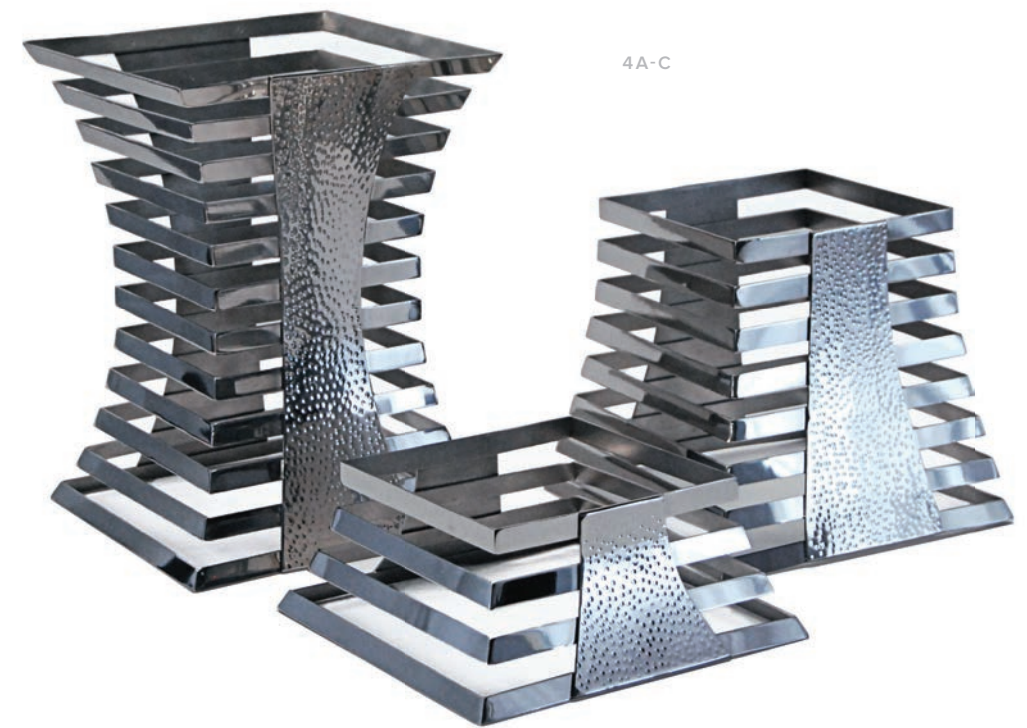

MOD TOWERS & STEPS

1 A-B

STEP DISPLAY

- 1A 7 Step Stainless Steel, 26" wide, 7" tall
- 1B 5 Step Stainless Steel, 26" wide, 5" Tall

BLACK PLEXI SHELF

- 2A 12"x24" rectangle
- 2B 12"x12" square
- (also available in clear)

2A,B

MOD SQUARE TOWERS

- 3A 9"x10" Tall
- 3B 9"x5" Tall
- 3C 9"x3" Tall

MOD CURVED TOWERS

- 4A 10"x14" Tall
- 4B 10"x9" Tall
- 4C 10"x4" Tall

3A-C

4A-C

MOD REGAL BUFFET

1A-C

MOD REGAL BOWLS

- 1A 11" round
- 1B 8" round
- 1C 4" round
- 1D 16" round
- 1E 11" square

1D

MOD REGAL TRAYS

- 2A Flat 16" Round
- 2B Flat 20" Square
- 2C Edge 18" Square
- 2D Edge 21" Triangle
- 2E Edge 18" Round
- 2F Rim 10" x 26" Oval