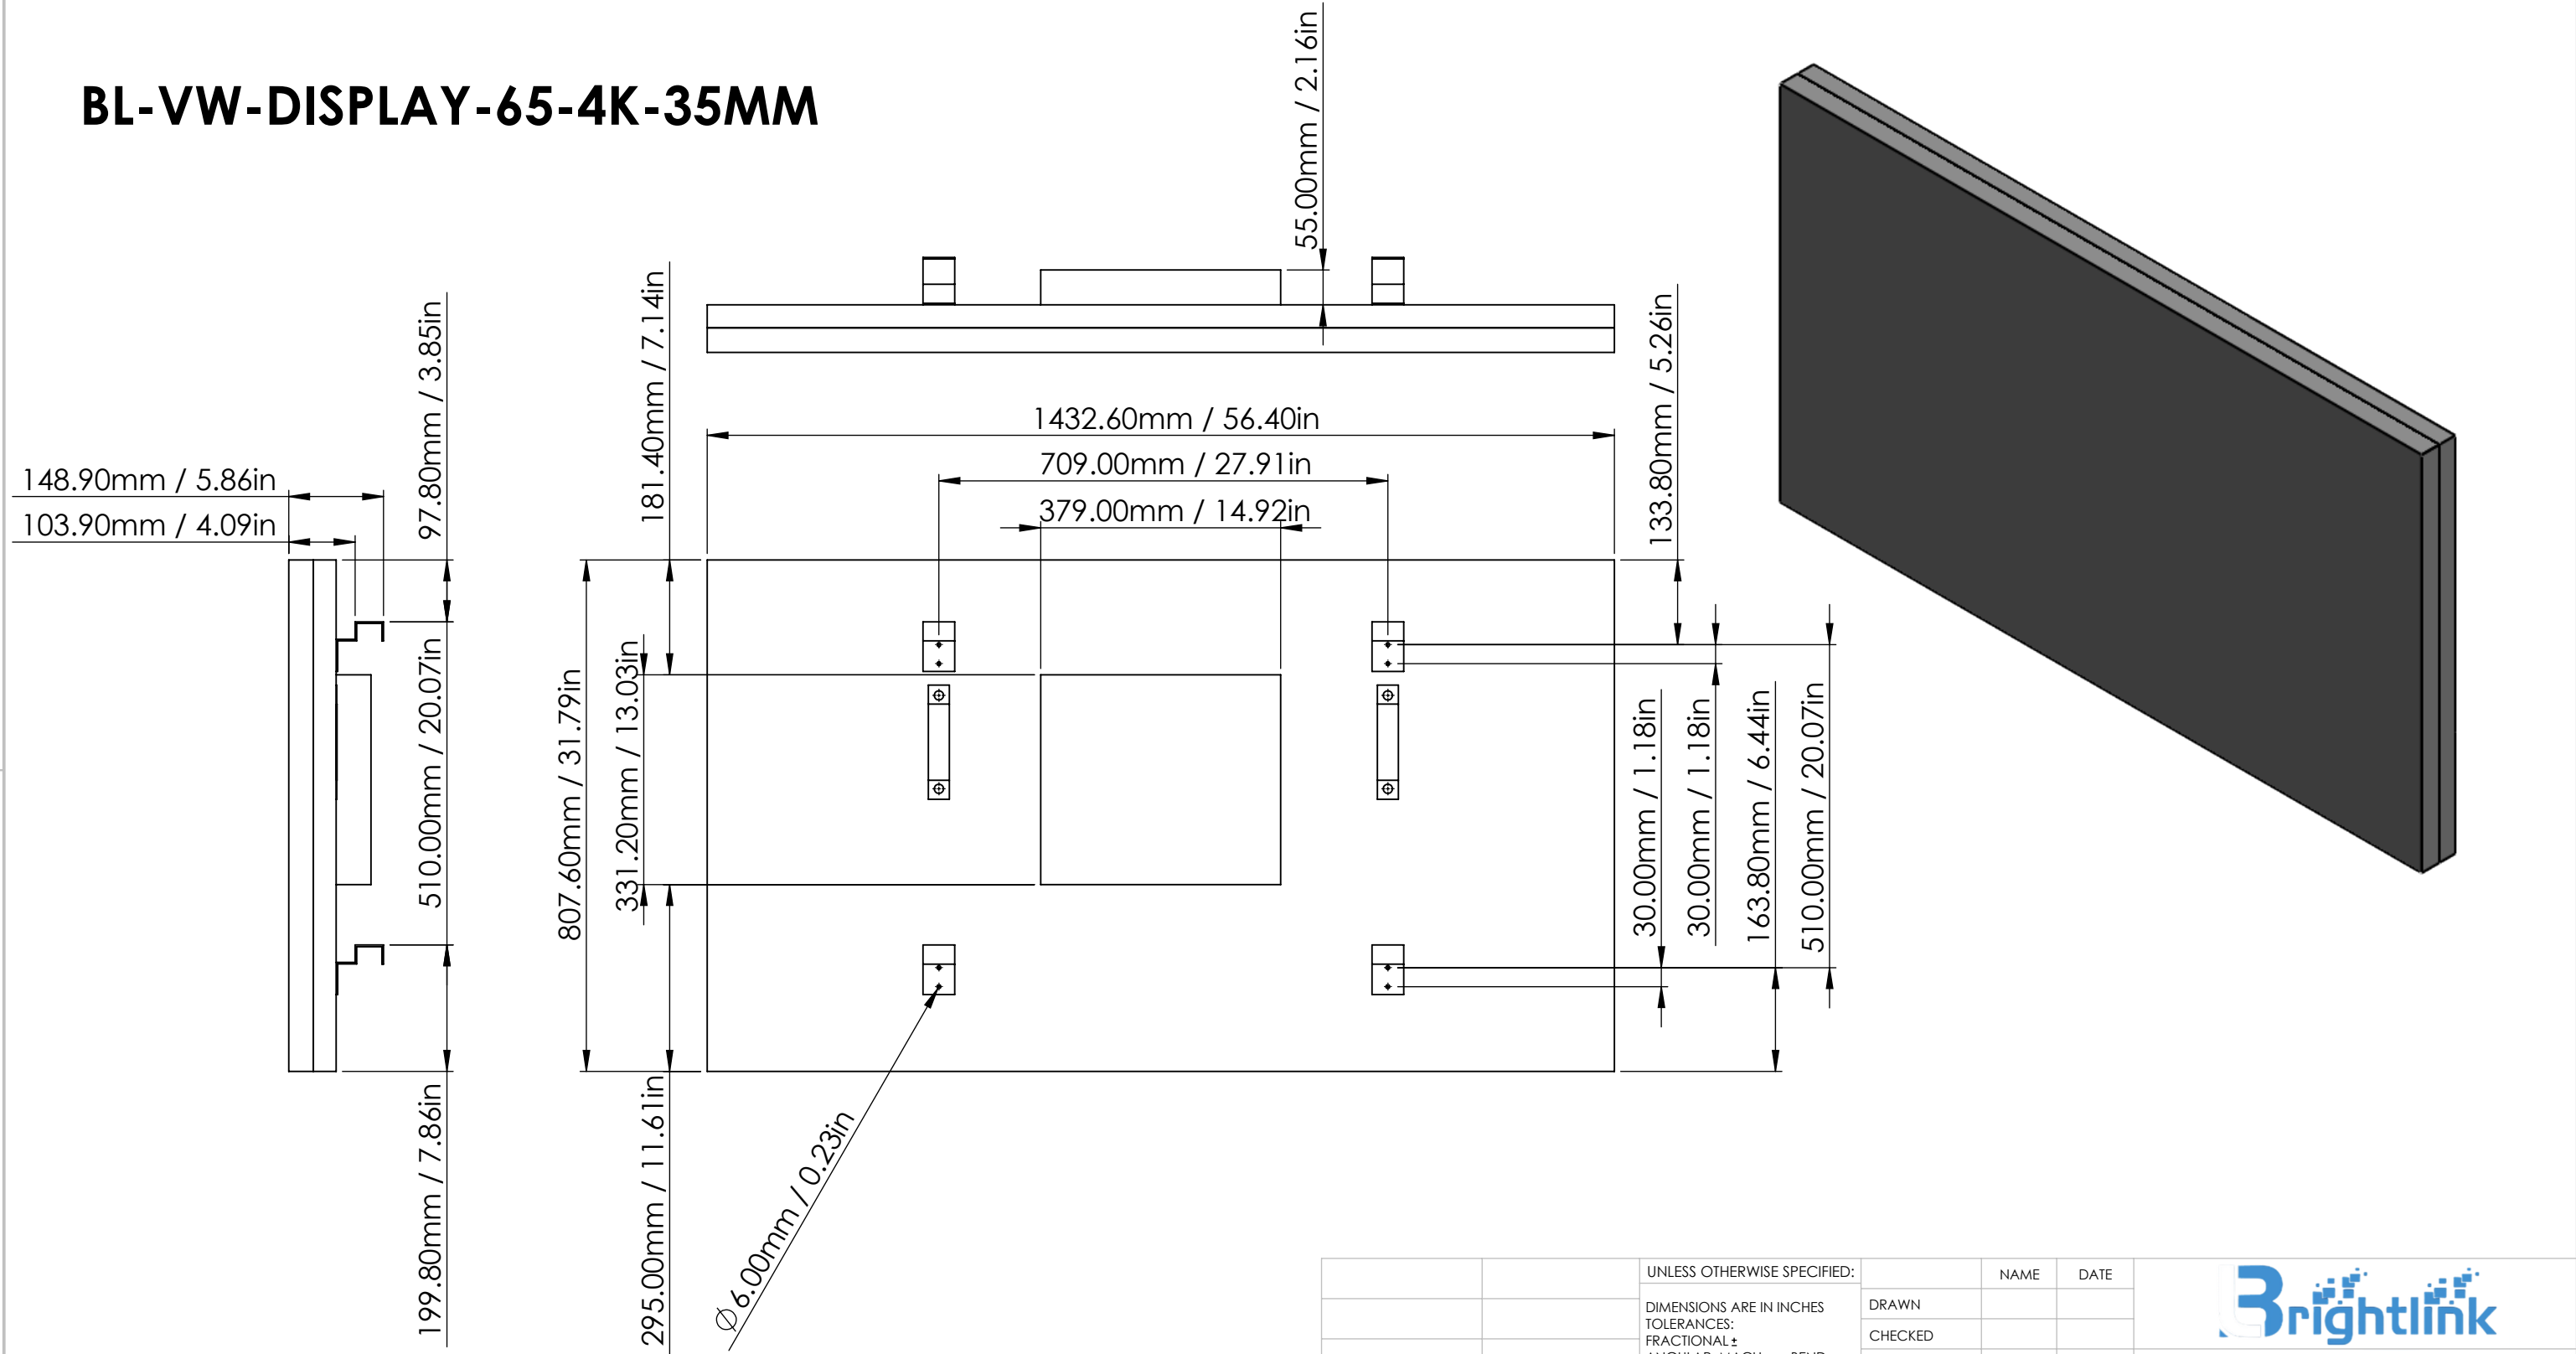

# BL-VW-DISPLAY-65-4K-35MM

**PROPRIETARY AND CONFIDENTIAL**  
 THE INFORMATION CONTAINED IN THIS DRAWING IS THE SOLE PROPERTY OF <INSERT COMPANY NAME HERE>. ANY REPRODUCTION IN PART OR AS A WHOLE WITHOUT THE WRITTEN PERMISSION OF <INSERT COMPANY NAME HERE> IS PROHIBITED.

		UNLESS OTHERWISE SPECIFIED:		NAME	DATE
		DIMENSIONS ARE IN INCHES		DRAWN	
		TOLERANCES:		CHECKED	
		FRACTIONAL ±		ENG APPR.	
		ANGULAR: MACH ± BEND ±		MFG APPR.	
		TWO PLACE DECIMAL ±		Q.A.	
		THREE PLACE DECIMAL ±		COMMENTS:	
		INTERPRET GEOMETRIC TOLERANCING PER:			
		MATERIAL			
		FINISH			
NEXT ASSY	USED ON	APPLICATION		DO NOT SCALE DRAWING	

TITLE: BL-VW-DISPLAY-65-4K-35MM		
SIZE <b>B</b>	DWG. NO.	REV
SCALE: 1:10 WEIGHT:		SHEET 1 OF 1