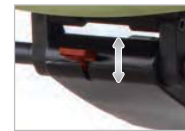

ZN2-101W
(26.78Wx24.8Dx46.26H)

Armrest Height Adjustment Lumbar Support

Multi-Angle Armrest Adjustment Synchronized Tilt

Seat Depth Adjustment Tilt Tension Adjustment

Height Adjustment Multi-Locking System

Multi-Limited Tilt Adjustment (3Level)

Specification

Seat and Back: Mesh Backrest/Fabric Seatbase with lumbar support

Base: Polypropylene starbase

Features: Armrest Adjustment, Lumbar Support Adjustment, Backrest Angle Adjustment, Backrest Tilt Tension Adjustment, Seat Depth Adjustment, Seat Height Adjustment