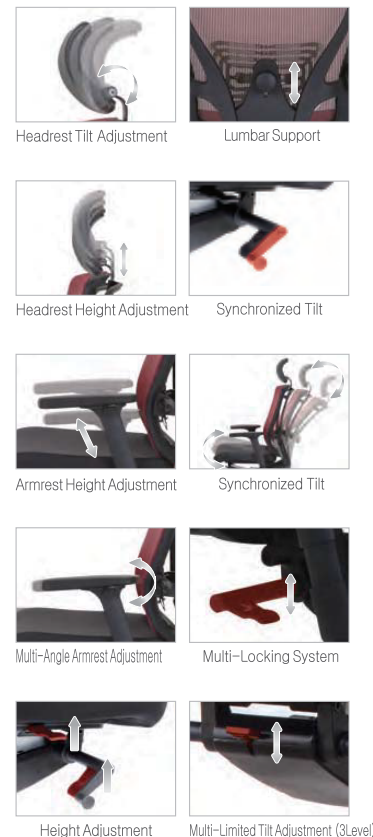

### Backrest

SY-20BK

AIA GY

AIA GN

AIA SB

AIA BU

AIA MAROON

### Seatbase

T01BK

BI206

BI203

BI205

BI204

BI202

WT705

## Specification

Seat and Back: Mesh Backrest/Fabric Seatbase

Base: Polypropylene starbase

Features: Headrest Adjustment, Armrest Adjustment, Backrest Angle Adjustment, Backrest Tilt Tension Adjustment, Seat Depth Adjustment, Seat Height Adjustment