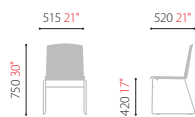

## UCH0007 Series

**Stacking for Space Efficiency**  
Chairs can be stacked for easy storage and space efficiency. (5 chairs may be stacked)

**Curved Design**  
A ergonomic designed, unified back and seat rest, a modern and stylish design with smooth curves.

### UCH0007 series

**UCH0007Z**  
· Stackable

**CH9900Z (Dolly)**  
- Max. capacity : 15 chairs