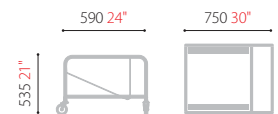

### UCH0007 series

**UCH0007Z**  
· Stackable

**CH9900Z (Dolly)**  
- Max. capacity : 15 chairs