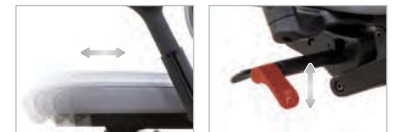

Seatbase

T01BK T01GY T01OG T01NY

T01GN T01SB T01WN

TN-M01W
(25.98Wx22.05Dx47.05H)

Headrest Height Adjustment Lumbar Support

Armrest Height Adjustment Synchronized Tilt

Front & Rear, Multi-Angle Armrest Adjustment Tilt Tension Adjustment

Seat Depth Adjustment Multi-Locking System

Height Adjustment Multi-Limited Tilt Adjustment (3Level)

Specification

Seat and Back: Mesh Backrest/Fabric Seatbase with lumbar support

Base: Polypropylene starbase

Features: Headrest Adjustment, Armrest Adjustment, Lumbar Support Adjustment, Backrest Angle Adjustment, Backrest Tilt Tension Adjustment, Seat Depth Adjustment, Seat Height Adjustment

Tone Mesh Series	HEADREST ADJUSTMENT	ARMREST ADJUSTMENT	LUMBAR SUPPORT ADJUSTMENT	BACKREST TILTING	BACKREST ANGLE ADJUSTMENT	BACKREST TILT TENSION	MULTI TASK CONTROL	SEAT DEPTH ADJUSTMENT	PNEUMATIC SEAT HEIGHT ADJ	STARBASE TYPE
TN-M01W	○	○	○	○	○	○	○	○	○	PA
TN-M02W	-	○	○	○	○	○	○	○	○	PA
TN-M01B	○	○	○	○	○	○	○	○	○	PA
TN-M02B	-	○	○	○	○	○	○	○	○	PA
TN-M01E	○	-	○	○	○	○	○	○	○	PA
TN-M02E	-	-	○	○	○	○	○	○	○	PA