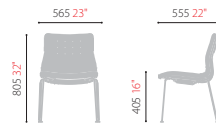

T601EU

- Climaflex Backrest
- 4-legs, Glide
- Stackable