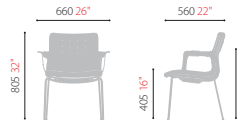

T601FEU

- Climaflex Backrest
- 4-legs, Glide
- Fixed Armrests
- Stackable