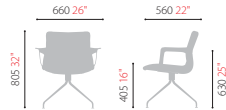

T601FWU

- Climaflex Backrest
- Lux
- Fixed Armrests