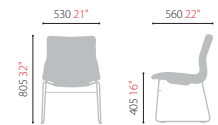

T601U

- Climaflex Backrest
- Sled
- Stackable