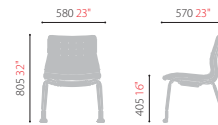

T601EYU

- Climaflex Backrest
- 4-legs, Caster
- Stackable