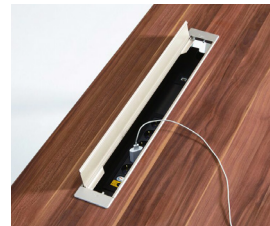

DETAILS

4-legged desk creates a lighter, more open atmosphere, and simple design with metallic colors provides a modern look.

The corner of the surface is rounded to provide a safe and soft design.

Wire management can be done neatly, and the cover with bumper closes smoothly and silently.

A pen tray can be installed at the bottom of the surface to organize writing instruments and items.

The drawer with castors can be moved freely.

Metallic material and simple embossed round handle complete its sensible design.