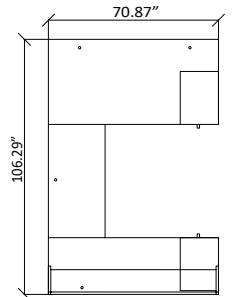

BYH18DLM ⓕ

4 DOOR HUTCH

BYD1806M Ⓒ

KNEE SPACE SUB DESK
GROMMET

BYB223M Ⓓ

BOX/BOX/FILE PEDESTAL
LOCKABLE

TOP VIEW

* Assembly required.
* Product shown in **Brown Cherry Color**

HPM COLOR OPTIONS

MATERIAL

HPM (High Pressure Melamine)

KEY	ITEM#	DESCRIPTION	W x D x H
Ⓐ	BYD1809M	MAIN DESK (STRAIGHT FRONT) w/ 2 GROMMETS	70.87" x 35.43" x 29.13"
ⓑ	BYD1206BM	BRIDGE DESK w/ 1 GROMMET	47.24" x 23.62" x 29.13"
Ⓒ	BYD1806M	KNEE SPACE SUB DESK w/ 1 GROMMET	70.87" x 23.62" x 29.13"
Ⓓ	BYB223M	BOX/BOX/FILE PEDESTAL (LOCKABLE)	15.95" x 22.05" x 27.37"
Ⓔ	BYB33M	FILE/FILE PEDESTAL (LOCKABLE)	15.95" x 22.05" x 27.37"
ⓕ	BYH18DLM	4 DOOR HUTCH	70.87" x 14.17" x 41.73"
Ⓒ	AK04Z	ONE KEY SYSTEM, 4 KEYS SET	0" x 0" x 0"