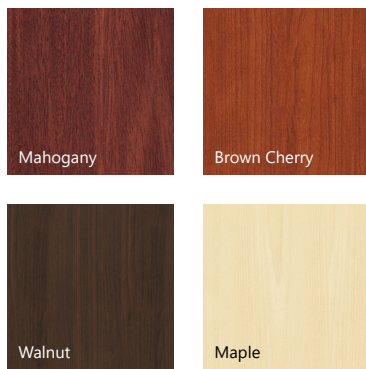

BYH18DLM ⓕ

4 DOOR HUTCH

BYD1806M Ⓒ

KNEE SPACE SUB DESK
GROMMET

BYB223M Ⓓ

BOX/BOX/FILE PEDESTAL
LOCKABLE

TOP VIEW

* Assembly required.
* Product shown in **Brown Cherry Color**

HPM COLOR OPTIONS

MATERIAL

HPM (High Pressure Melamine)

KEY	ITEM#	DESCRIPTION	W x D x H
Ⓐ	BYD1809M	MAIN DESK (STRAIGHT FRONT) w/ 2 GROMMETS	70.87" x 35.43" x 29.13"
ⓑ	BYD1206BM	BRIDGE DESK w/ 1 GROMMET	47.24" x 23.62" x 29.13"
Ⓒ	BYD1806M	KNEE SPACE SUB DESK w/ 1 GROMMET	70.87" x 23.62" x 29.13"
Ⓓ	BYB223M	BOX/BOX/FILE PEDESTAL (LOCKABLE)	15.95" x 22.05" x 27.37"
Ⓔ	BYB33M	FILE/FILE PEDESTAL (LOCKABLE)	15.95" x 22.05" x 27.37"
ⓕ	BYH18DLM	4 DOOR HUTCH	70.87" x 14.17" x 41.73"
Ⓒ	AK04Z	ONE KEY SYSTEM, 4 KEYS SET	0" x 0" x 0"