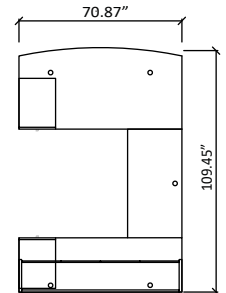

ⓕ BYH18DLM ⓕ

4 DOOR HUTCH

Ⓒ BYD1806M Ⓒ

KNEE SPACE SUB DESK
GROMMET

Ⓓ BYB223M Ⓓ

BOX/BOX/FILE PEDESTAL
LOCKABLE

TOP VIEW

* Assembly required.
* Product shown in **Brown Cherry Color**

HPM COLOR OPTIONS

MATERIAL

HPM (High Pressure Melamine)

KEY	ITEM#	DESCRIPTION	W x D x H
Ⓐ	BYD1809BM	MAIN DESK (BOW FRONT) w/ 2 GROMMETS	70.87" x 38.58" x 29.13"
ⓑ	BYD1206BM	BRIDGE DESK w/ 1 GROMMET	47.24" x 23.62" x 29.13"
Ⓒ	BYD1806M	KNEE SPACE SUB DESK w/ 1 GROMMET	70.87" x 23.62" x 29.13"
Ⓓ	BYB223M	BOX/BOX/FILE PEDESTAL (LOCKABLE)	15.95" x 22.05" x 27.37"
Ⓔ	BYB33M	FILE/FILE PEDESTAL (LOCKABLE)	15.95" x 22.05" x 27.37"
ⓕ	BYH18DLM	4 DOOR HUTCH	70.87" x 14.17" x 41.73"
ⓓ	AK04Z	ONE KEY SYSTEM, 4 KEYS SET	0" x 0" x 0"