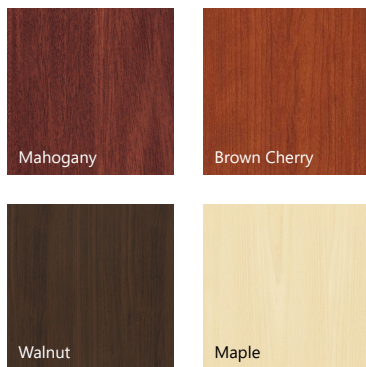

ⓕ BYH18DLM ⓕ

4 DOOR HUTCH

Ⓒ BYD1806M Ⓒ

KNEE SPACE SUB DESK
GROMMET

Ⓓ BYB223M Ⓓ

BOX/BOX/FILE PEDESTAL
LOCKABLE

TOP VIEW

* Assembly required.
* Product shown in **Brown Cherry Color**

HPM COLOR OPTIONS

MATERIAL

HPM (High Pressure Melamine)

KEY	ITEM#	DESCRIPTION	W x D x H
Ⓐ	BYD1809BM	MAIN DESK (BOW FRONT) w/ 2 GROMMETS	70.87" x 38.58" x 29.13"
ⓑ	BYD1206BM	BRIDGE DESK w/ 1 GROMMET	47.24" x 23.62" x 29.13"
Ⓒ	BYD1806M	KNEE SPACE SUB DESK w/ 1 GROMMET	70.87" x 23.62" x 29.13"
Ⓓ	BYB223M	BOX/BOX/FILE PEDESTAL (LOCKABLE)	15.95" x 22.05" x 27.37"
Ⓔ	BYB33M	FILE/FILE PEDESTAL (LOCKABLE)	15.95" x 22.05" x 27.37"
ⓕ	BYH18DLM	4 DOOR HUTCH	70.87" x 14.17" x 41.73"
ⓓ	AK04Z	ONE KEY SYSTEM, 4 KEYS SET	0" x 0" x 0"