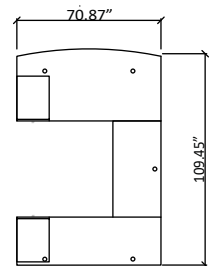

Double Pedestal U-Desk (Bow Front) CG-MTX-1827B

ⓑ BYD1206BM

BRIDGE DESK
1 GROMMET

Ⓐ BYD1809BM

MAIN DESK (BOW FRONT)
2 GROMMETS

BYD1806M Ⓒ

KNEE SPACE SUB DESK
GROMMET

BYB223M Ⓓ

BOX/BOX/FILE PEDESTAL
LOCKABLE

Ⓔ BYB33M

FILE/FILE PEDESTAL
LOCKABLE

TOP VIEW

* Assembly required.
* Product shown in **Brown Cherry Color**

HPM COLOR OPTIONS

MATERIAL

HPM (High Pressure Melamine)

| KEY | ITEM# | DESCRIPTION | W x D x H |
|-----|-----------|-------------------------------------|--------------------------|
| Ⓐ | BYD1809BM | MAIN DESK (BOW FRONT) w/ 2 GROMMETS | 70.87" x 38.58" x 29.13" |
| ⓑ | BYD1206BM | BRIDGE DESK w/ 1 GROMMET | 47.24" x 23.62" x 29.13" |
| Ⓒ | BYD1806M | KNEE SPACE SUB DESK w/ 1 GROMMET | 70.87" x 23.62" x 29.13" |
| Ⓓ | BYB223M | BOX/BOX/FILE PEDESTAL (LOCKABLE) | 15.95" x 22.05" x 27.37" |
| Ⓔ | BYB33M | FILE/FILE PEDESTAL (LOCKABLE) | 15.95" x 22.05" x 27.37" |
| Ⓕ | AK02Z | ONE KEY SYSTEM, 2KEYS SET | 0" x 0" x 0" |