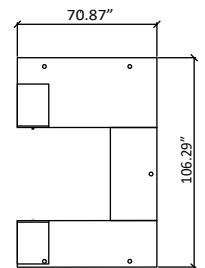

Double Pedestal U-Desk (Straight Front) CG-MTX-1827

Ⓑ BYD1206BM

BRIDGE DESK
1 GROMMET

Ⓐ BYD1809M

MAIN DESK (STRAIGHT FRONT)
2 GROMMETS

BYD1806M Ⓒ

KNEE SPACE SUB DESK
GROMMET

BYB223M Ⓓ

BOX/BOX/FILE PEDESTAL
LOCKABLE

Ⓔ BYB33M

FILE/FILE PEDESTAL
LOCKABLE

TOP VIEW

* Assembly required.
* Product shown in **Brown Cherry Color**

HPM COLOR OPTIONS

MATERIAL

HPM (High Pressure Melamine)

KEY	ITEM#	DESCRIPTION	W x D x H
Ⓐ	BYD1809M	MAIN DESK (STRAIGHT FRONT) w/ 2 GROMMETS	70.87" x 35.43" x 29.13"
Ⓑ	BYD1206BM	BRIDGE DESK w/ 1 GROMMET	47.24" x 23.62" x 29.13"
Ⓒ	BYD1806M	KNEE SPACE SUB DESK w/ 1 GROMMET	70.87" x 23.62" x 29.13"
Ⓓ	BYB223M	BOX/BOX/FILE PEDESTAL (LOCKABLE)	15.95" x 22.05" x 27.37"
Ⓔ	BYB33M	FILE/FILE PEDESTAL (LOCKABLE)	15.95" x 22.05" x 27.37"
Ⓕ	AK02Z	ONE KEY SYSTEM, 2KEYS SET	0" x 0" x 0"