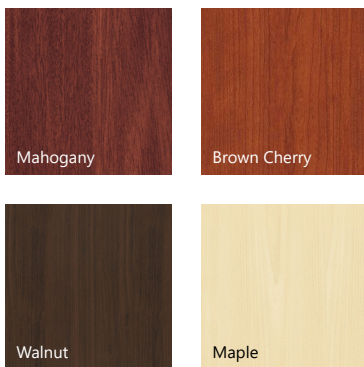

BOX/BOX/FILE PEDESTAL
LOCKABLE

Ⓔ BYB33M

FILE/FILE PEDESTAL
LOCKABLE

TOP VIEW

* Assembly required.
* Product shown in **Brown Cherry Color**

HPM COLOR OPTIONS

MATERIAL

HPM (High Pressure Melamine)