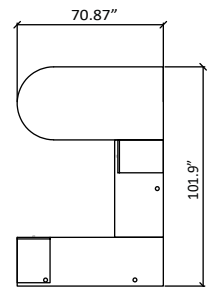

(A) BYD1808PM

MAIN DESK (PENINSULA)

TOP VIEW

* Assembly required.
* Product shown in **Brown Cherry Color**