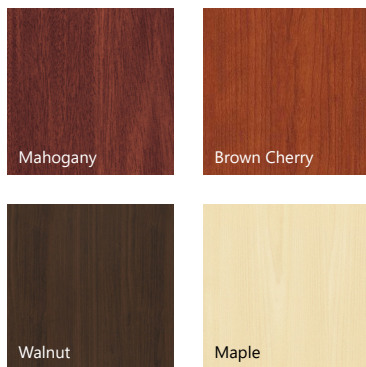

## (A) BYD1808PM

MAIN DESK (PENINSULA)

TOP VIEW

\* Assembly required.  
\* Product shown in **Brown Cherry Color**

### HPM COLOR OPTIONS