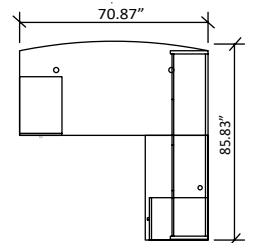

(D) BYB33M

FILE/FILE PEDESTAL
LOCKABLE

TOP VIEW

* Assembly required.
* Product shown in **Brown Cherry Color**