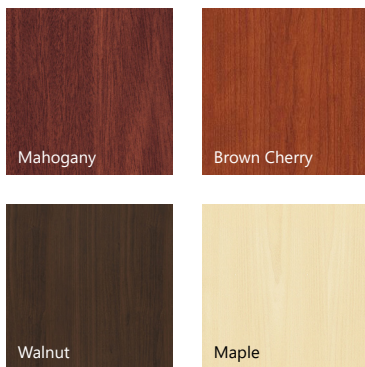

BYB223M (C)

BOX/BOX/FILE PEDESTAL
LOCKABLE

(D) BYB33M

FILE/FILE PEDESTAL
LOCKABLE

TOP VIEW

* Assembly required.
* Product shown in **Brown Cherry Color**

HPM COLOR OPTIONS

MATERIAL