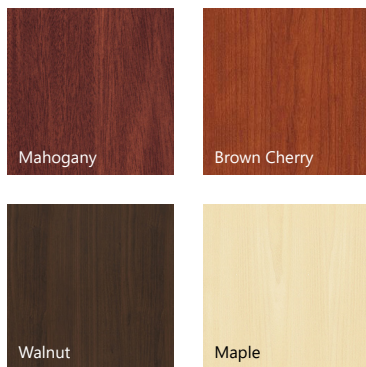

Double Pedestal L-Desk (Bow Front) CG-MTX-1821B

Ⓐ BYD1809BM

MAIN DESK (BOW FRONT)
2 GROMMETS

BYD1206RLM Ⓑ

EXTENDED (RETURN) DESK
1 GROMMET

Ⓓ BYB33M

FILE/FILE PEDESTAL
LOCKABLE

BYB223M Ⓒ

BOX/BOX/FILE PEDESTAL
LOCKABLE

TOP VIEW

* Assembly required.
* Product shown in **Brown Cherry Color**

HPM COLOR OPTIONS

MATERIAL

HPM (High Pressure Melamine)

KEY	ITEM#	DESCRIPTION	W x D x H
Ⓐ	BYD1809BM	MAIN DESK (BOW FRONT) w/ 2 GROMMETS	70.87" x 38.58" x 29.13"
Ⓑ	BYD1206RLM	EXTENDED (RETURN) DESK w/ 1 GROMMET	47.24" x 23.62" x 29.13"
Ⓒ	BYB223M	BOX/BOX/FILE PEDESTAL (LOCKABLE)	15.95" x 22.05" x 27.37"
Ⓓ	BYB33M	FILE/FILE PEDESTAL (LOCKABLE)	15.95" x 22.05" x 27.37"
Ⓔ	AK02Z	ONE KEY SYSTEM, 2 KEYS SET	0" x 0" x 0"