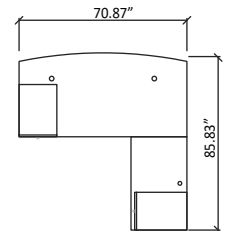

Double Pedestal L-Desk (Bow Front) CG-MTX-1821B

Ⓐ BYD1809BM

MAIN DESK (BOW FRONT)
2 GROMMETS

BYD1206RLM Ⓑ

EXTENDED (RETURN) DESK
1 GROMMET

Ⓓ BYB33M

FILE/FILE PEDESTAL
LOCKABLE

BYB223M Ⓒ

BOX/BOX/FILE PEDESTAL
LOCKABLE

TOP VIEW

* Assembly required.
* Product shown in **Brown Cherry Color**

HPM COLOR OPTIONS

MATERIAL

HPM (High Pressure Melamine)

KEY	ITEM#	DESCRIPTION	W x D x H
Ⓐ	BYD1809BM	MAIN DESK (BOW FRONT) w/ 2 GROMMETS	70.87" x 38.58" x 29.13"
Ⓑ	BYD1206RLM	EXTENDED (RETURN) DESK w/ 1 GROMMET	47.24" x 23.62" x 29.13"
Ⓒ	BYB223M	BOX/BOX/FILE PEDESTAL (LOCKABLE)	15.95" x 22.05" x 27.37"
Ⓓ	BYB33M	FILE/FILE PEDESTAL (LOCKABLE)	15.95" x 22.05" x 27.37"
Ⓔ	AK02Z	ONE KEY SYSTEM, 2 KEYS SET	0" x 0" x 0"