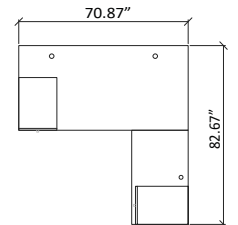

BYB223M Ⓒ

BOX/BOX/FILE PEDESTAL
LOCKABLE

TOP VIEW

* Assembly required.
* Product shown in **Brown Cherry Color**