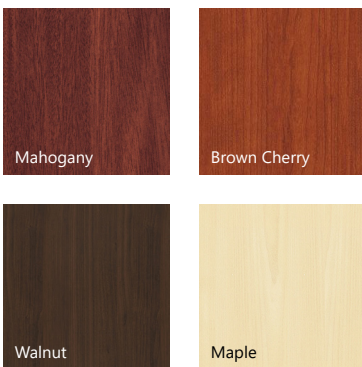

## (D) BYB33M

FILE/FILE PEDESTAL  
LOCKABLE

TOP VIEW

\* Assembly required.  
\* Product shown in **Brown Cherry Color**

## HPM COLOR OPTIONS