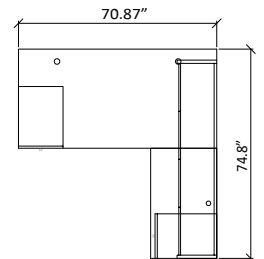

(D) BYB33M

FILE/FILE PEDESTAL
LOCKABLE

TOP VIEW

* Assembly required.
* Product shown in **Brown Cherry Color**