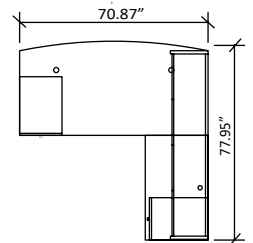

Double Pedestal L-Desk (Bow Front) w/ Side Hutch

CG-MTX-1819BH

(A) BYD1809BM

MAIN DESK (BOW FRONT)
2 GROMMETS

BYH18DLM (E)

4 DOOR HUTCH

BYD1006RLM (B)

EXTENDED (RETURN) DESK
1 GROMMET

BYB223M (C)

BOX/BOX/FILE PEDESTAL
LOCKABLE

(D) BYB33M

FILE/FILE PEDESTAL
LOCKABLE

TOP VIEW

* Assembly required.
* Product shown in **Brown Cherry Color**

HPM COLOR OPTIONS

MATERIAL

HPM (High Pressure Melamine)

KEY	ITEM#	DESCRIPTION	W x D x H
(A)	BYD1809BM	MAIN DESK (BOW FRONT) w/ 2 GROMMETS	70.87" x 38.58" x 29.13"
(B)	BYD1006RLM	EXTENDED (RETURN) DESK w/ 1 GROMMET	39.37" x 23.62" x 29.13"
(C)	BYB223M	BOX/BOX/FILE PEDESTAL (LOCKABLE)	15.95" x 22.05" x 27.37"
(D)	BYB33M	FILE/FILE PEDESTAL (LOCKABLE)	15.95" x 22.05" x 27.37"
(E)	BYH18DLM	4 DOOR HUTCH	70.87" x 14.17" x 41.73"
(F)	AK04Z	ONE KEY SYSTEM, 4 KEYS SET	0" x 0" x 0"