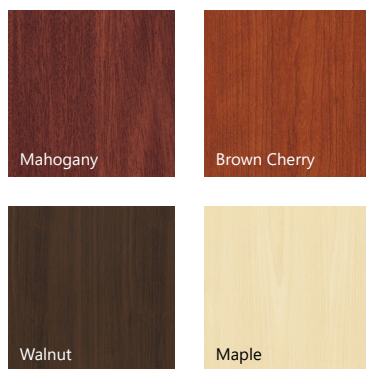

BYB223M (C)

BOX/BOX/FILE PEDESTAL
LOCKABLE

(D) BYB33M

FILE/FILE PEDESTAL
LOCKABLE

TOP VIEW

* Assembly required.
* Product shown in **Brown Cherry Color**

HPM COLOR OPTIONS

MATERIAL