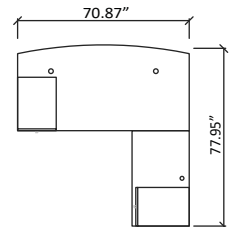

BYB223M Ⓒ

BOX/BOX/FILE PEDESTAL
LOCKABLE

TOP VIEW

* Assembly required.
* Product shown in **Brown Cherry Color**