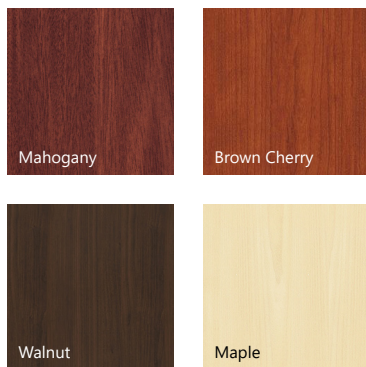

## BYB223M Ⓒ

BOX/BOX/FILE PEDESTAL  
LOCKABLE

TOP VIEW

\* Assembly required.  
\* Product shown in **Brown Cherry Color**

### HPM COLOR OPTIONS