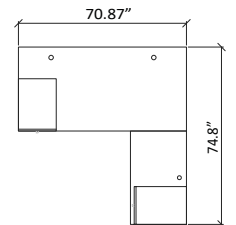

BYB223M Ⓒ

BOX/BOX/FILE PEDESTAL
LOCKABLE

TOP VIEW

* Assembly required.
* Product shown in **Brown Cherry Color**