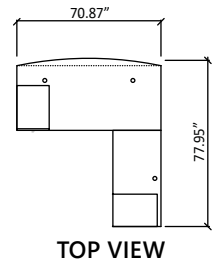

Reception Desk w/ Counter Top

CG-MTX-1818TS

(A) BYD1808M
MAIN DESK (STRAIGHT FRONT)
2 GROMMETS

BYCTL72SM (E)
COUNTER TOP

BYD1006RLM (B)
EXTENDED (RETURN) DESK
1 GROMMET

(D) BYB33M
FILE/FILE PEDESTAL
LOCKABLE

BYB223M (C)
BOX/BOX/FILE PEDESTAL
LOCKABLE

* Assembly required.
* Product shown in **Brown Cherry Color**

HPM COLOR OPTIONS

MATERIAL	
HPM (High Pressure Melamine)	

KEY	ITEM#	DESCRIPTION	W x D x H
(A)	BYD1808M	MAIN DESK (STRAIGHT FRONT) w/ 2 GROMMETS	70.87" x 31.50" x 29.13"
(B)	BYD1006RLM	EXTENDED (RETURN) DESK w/ 1 GROMMET	39.37" x 23.62" x 29.13"
(C)	BYB223M	BOX/BOX/FILE PEDESTAL (LOCKABLE)	15.95" x 22.05" x 27.37"
(D)	BYB33M	FILE/FILE PEDESTAL (LOCKABLE)	15.95" x 22.05" x 27.37"
(E)	BYCTL72SM	COUNTER TOP	70.87" x 30.70" x 14.96"
(F)	AK02Z	ONE KEY SYSTEM, 2KEYS SET	0" x 0" x 0"