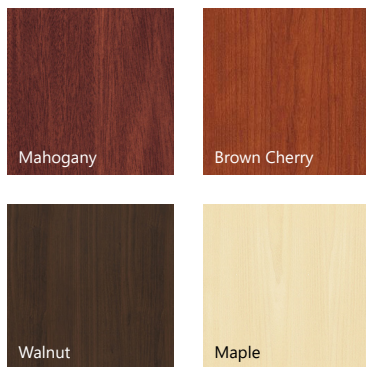

BYB223M (C)
BOX/BOX/FILE PEDESTAL
LOCKABLE

* Assembly required.
* Product shown in **Brown Cherry Color**

HPM COLOR OPTIONS

MATERIAL	
HPM (High Pressure Melamine)	

KEY	ITEM#	DESCRIPTION	W x D x H
(A)	BYD1808M	MAIN DESK (STRAIGHT FRONT) w/ 2 GROMMETS	70.87" x 31.50" x 29.13"
(B)	BYD1006RLM	EXTENDED (RETURN) DESK w/ 1 GROMMET	39.37" x 23.62" x 29.13"
(C)	BYB223M	BOX/BOX/FILE PEDESTAL (LOCKABLE)	15.95" x 22.05" x 27.37"
(D)	BYB33M	FILE/FILE PEDESTAL (LOCKABLE)	15.95" x 22.05" x 27.37"
(E)	BYCTL72SM	COUNTER TOP	70.87" x 30.70" x 14.96"
(F)	AK02Z	ONE KEY SYSTEM, 2KEYS SET	0" x 0" x 0"