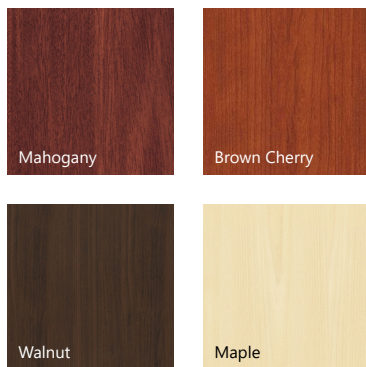

Reception Desk w/ Counter Top (L-SHAPE) CG-MTX-1818TF

* Assembly required.
* Product shown in **Brown Cherry Color**

HPM COLOR OPTIONS

MATERIAL

HPM (High Pressure Melamine)

KEY	ITEM#	DESCRIPTION	W x D x H
(A)	BYD1808M	MAIN DESK (STRAIGHT FRONT) w/ 2 GROMMETS	70.87" x 31.50" x 29.13"
(B)	BYD1006RLM	EXTENDED (RETURN) DESK w/ 1 GROMMET	39.37" x 23.62" x 29.13"
(C)	BYB223M	BOX/BOX/FILE PEDESTAL (LOCKABLE)	15.95" x 22.05" x 27.37"
(D)	BYB33M	FILE/FILE PEDESTAL (LOCKABLE)	15.95" x 22.05" x 27.37"
(E)	BYCTL72M	COUNTER TOP (L-SHAPE)	70.87" x 77.95" x 14.96"
(F)	AK02Z	ONE KEY SYSTEM, 2KEYS SET	0" x 0" x 0"