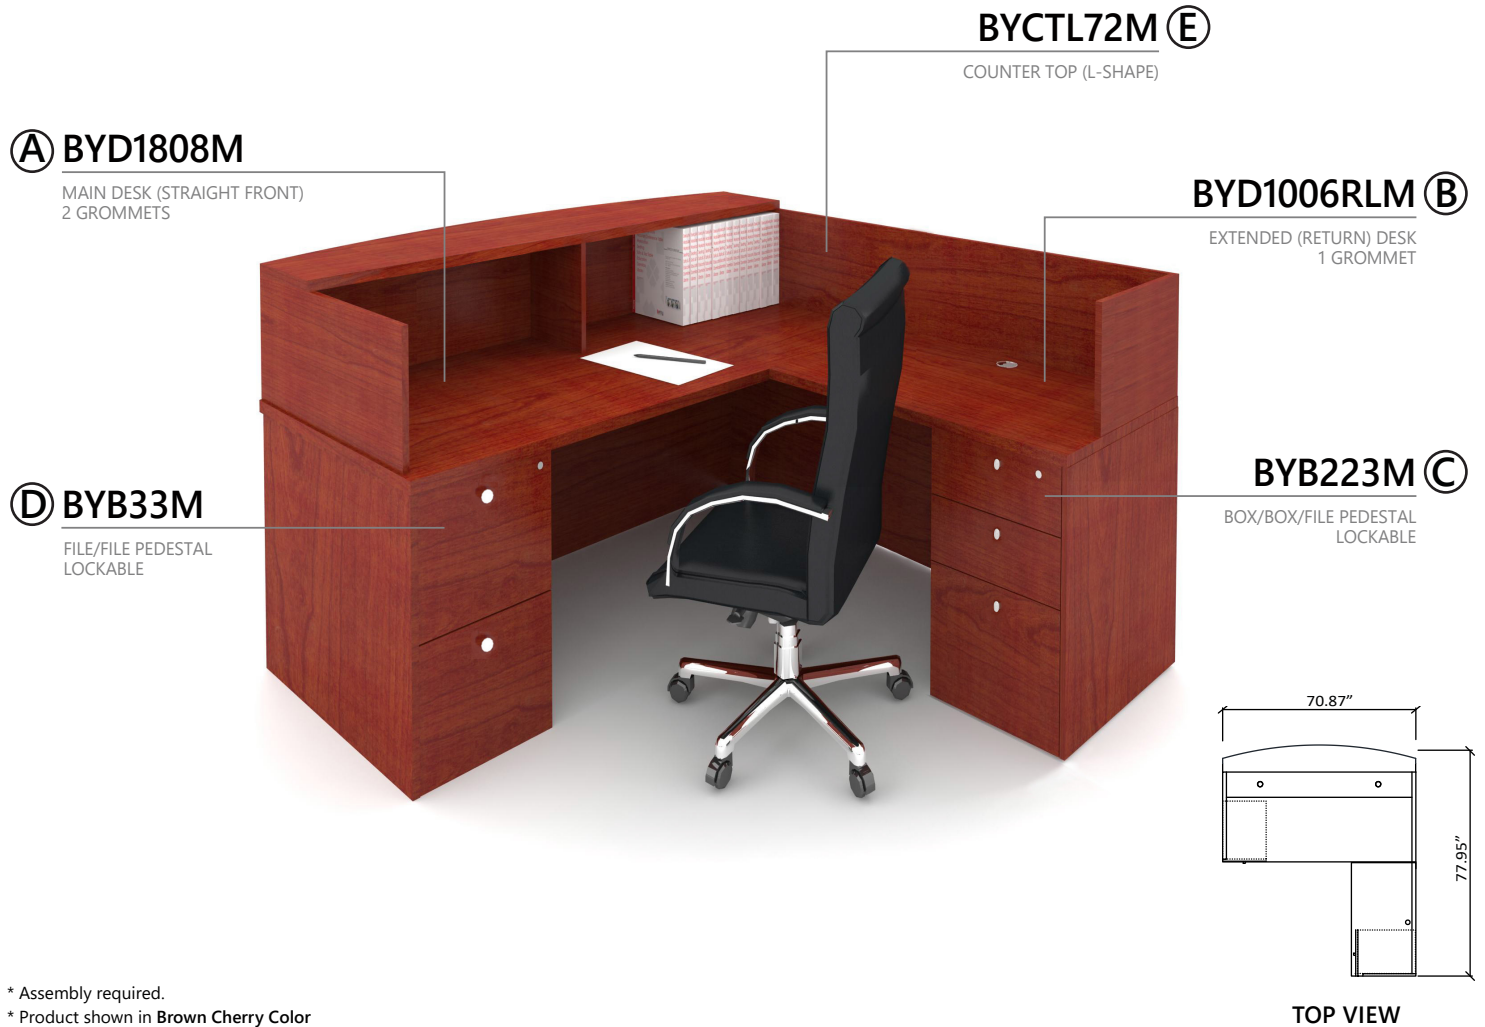

Reception Desk w/ Counter Top (L-SHAPE) CG-MTX-1818TF

* Assembly required.
* Product shown in **Brown Cherry Color**

HPM COLOR OPTIONS

MATERIAL

HPM (High Pressure Melamine)

KEY	ITEM#	DESCRIPTION	W x D x H
(A)	BYD1808M	MAIN DESK (STRAIGHT FRONT) w/ 2 GROMMETS	70.87" x 31.50" x 29.13"
(B)	BYD1006RLM	EXTENDED (RETURN) DESK w/ 1 GROMMET	39.37" x 23.62" x 29.13"
(C)	BYB223M	BOX/BOX/FILE PEDESTAL (LOCKABLE)	15.95" x 22.05" x 27.37"
(D)	BYB33M	FILE/FILE PEDESTAL (LOCKABLE)	15.95" x 22.05" x 27.37"
(E)	BYCTL72M	COUNTER TOP (L-SHAPE)	70.87" x 77.95" x 14.96"
(F)	AK02Z	ONE KEY SYSTEM, 2KEYS SET	0" x 0" x 0"