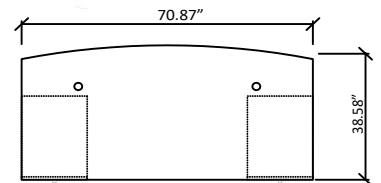

Double Pedestal Desk (Bow Front) CG-MTX-1809B

Ⓐ BYD1809BM

MAIN DESK (BOW FRONT)
2 GROMMETS

Ⓑ BYB223M

BOX/BOX/FILE PEDESTAL
LOCKABLE

Ⓒ BYB33M

FILE/FILE PEDESTAL
LOCKABLE

TOP VIEW

* Assembly required.
* Product shown in **Brown Cherry Color**

HPM COLOR OPTIONS

MATERIAL

HPM (High Pressure Melamine)

KEY	ITEM#	DESCRIPTION	W x D x H
Ⓐ	BYD1809BM	MAIN DESK (BOW FRONT) w/ 2 GROMMETS	70.87" x 38.58" x 29.13"
Ⓑ	BYB223M	BOX/BOX/FILE PEDESTAL (LOCKABLE)	15.95" x 22.05" x 27.37"
Ⓒ	BYB33M	FILE/FILE PEDESTAL (LOCKABLE)	15.95" x 22.05" x 27.37"
Ⓓ	AK02Z	ONE KEY SYSTEM, 2KEYS SET	0" x 0" x 0"