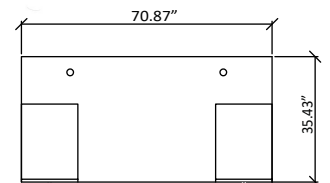

(C) BYB33M

FILE/FILE PEDESTAL
LOCKABLE

TOP VIEW

* Assembly required.
* Product shown in **Brown Cherry Color**